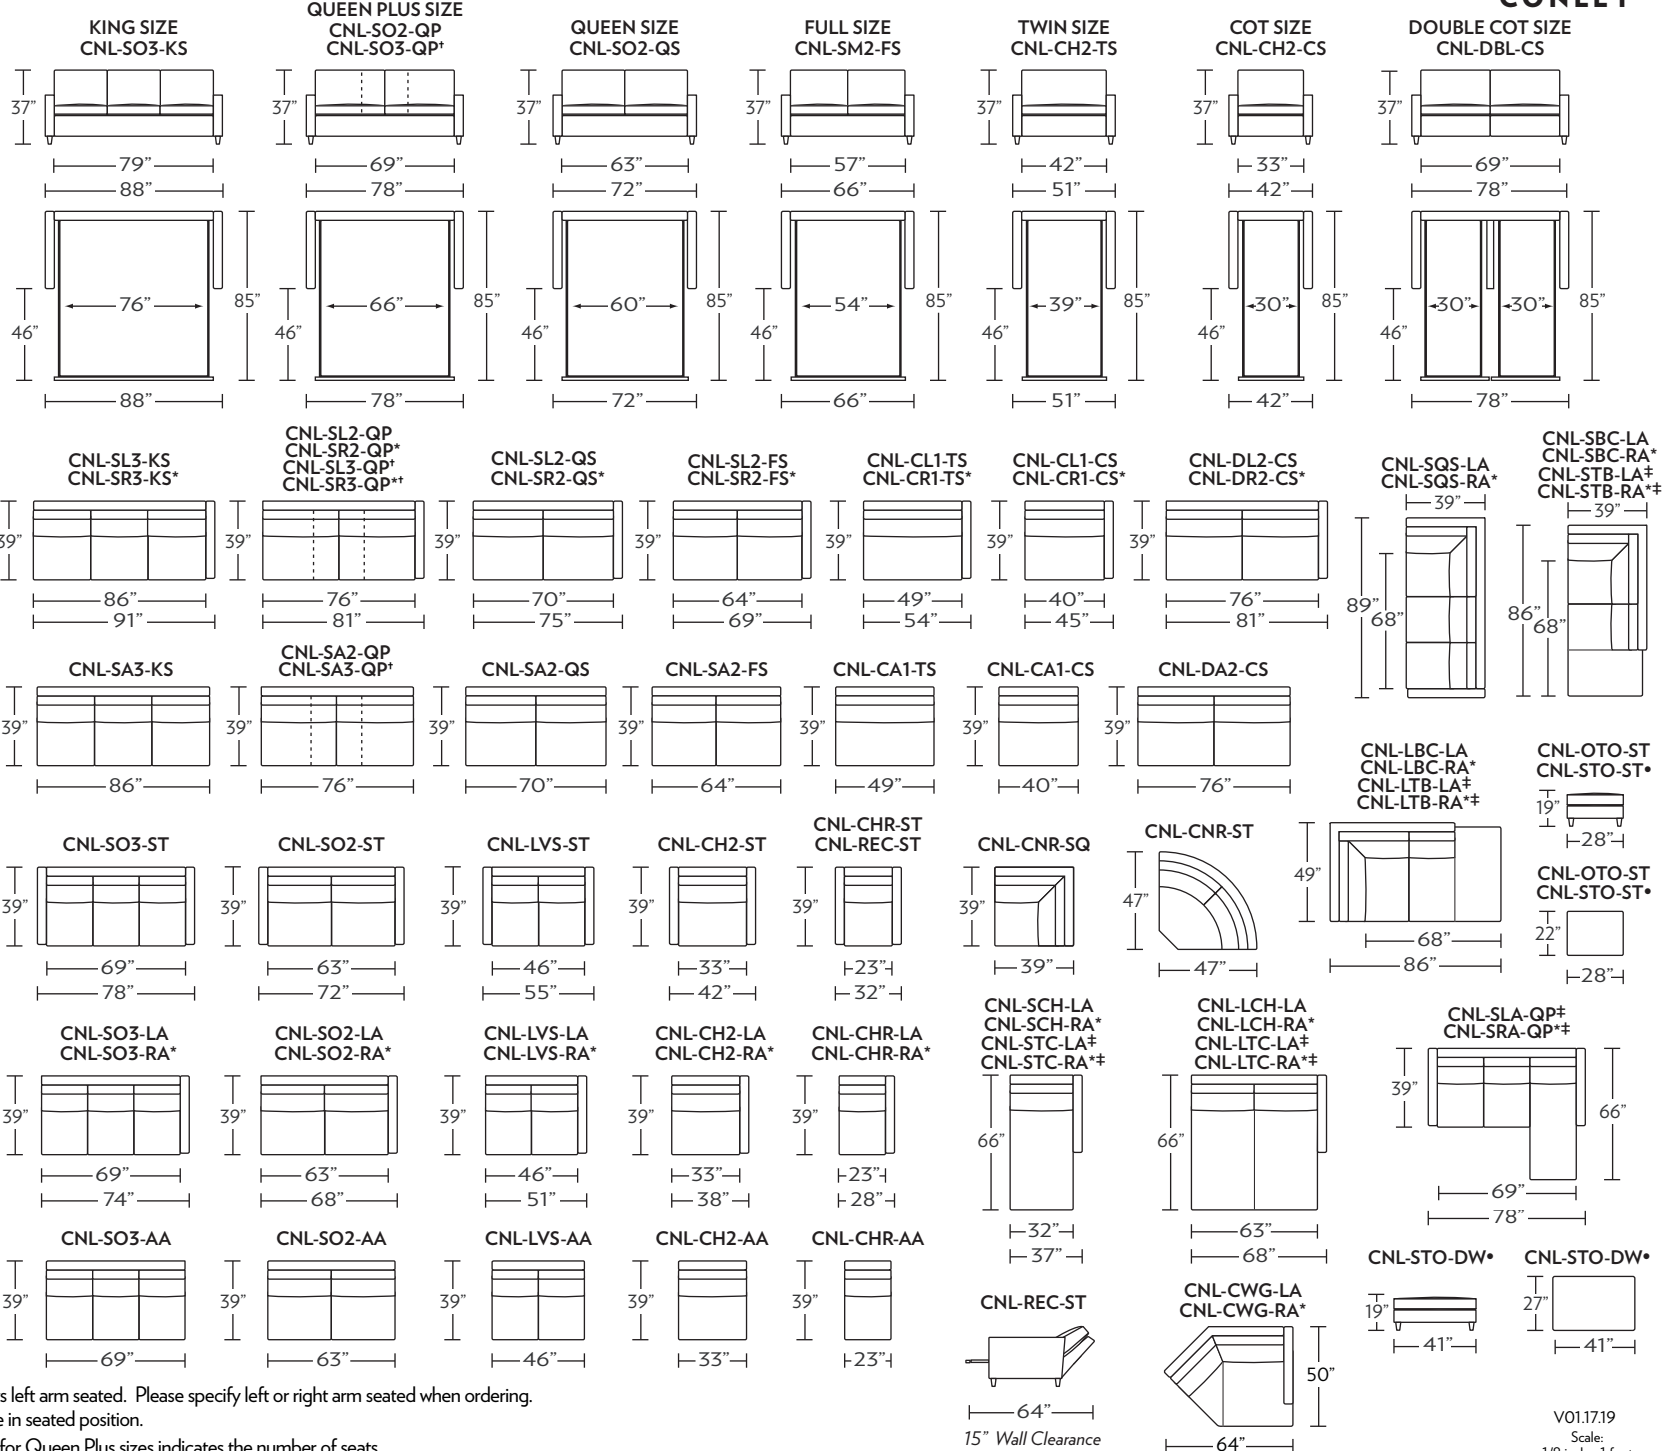

CONLEY

Standard Comfort Sleeper®

1. **Features:**
2. Featuring the patented Tiffany 24/7™ platform sleep system
   - Room to stretch out with true 80 inches of bedroom-length sleeping surface
   - Ultimate comfort on four inches of plush, high-density foam mattress
   - Zero wall clearance
   - Quick-ship delivery
   - Single-needle top-stitch
   - High-density, high-resiliency foam seat cushions
   - Loose back and seat cushions
   - Lifetime warranty on frame
   - 10-year mechanism warranty

Mattress Options:

- Premier with Crypton™ ticking
- Gel
- Tempur-Pedic®

Options:

- High-density, high-resiliency foam seat cushions encased in down and down back cushions available
- Wood legs available in Acorn, Espresso, or Walnut finish
- Nailhead trim available in Antique Brass, Chrome or Pewter finish (arms and deck)

Please use actual leather, fabric, Crypton®, Sunbrella® and Ultrasuede® swatches when specifying furniture as the colors shown may vary due to the printing process.

* Picture shows left arm seated. Please specify left or right arm seated when ordering.

All orders are in seated position.

† Dotted lines for Queen Plus sizes indicates the number of seats.

All dimensions are approximate and subject to change.

‡ Chaise lifts up to reveal hidden storage space. • Storage