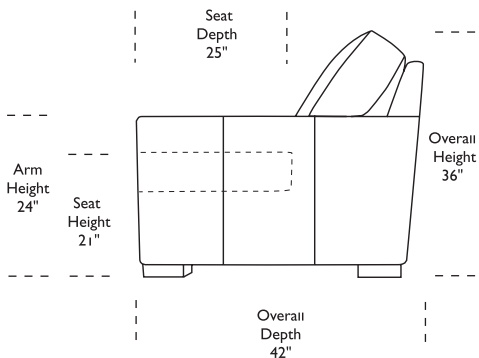

*Note: arm height for this frame is measured at the highest point of the curved arm.

Scale: 1/8 inch = 1 foot
All dimensions are approximate and subject to change.
Specify components from the sitting position.