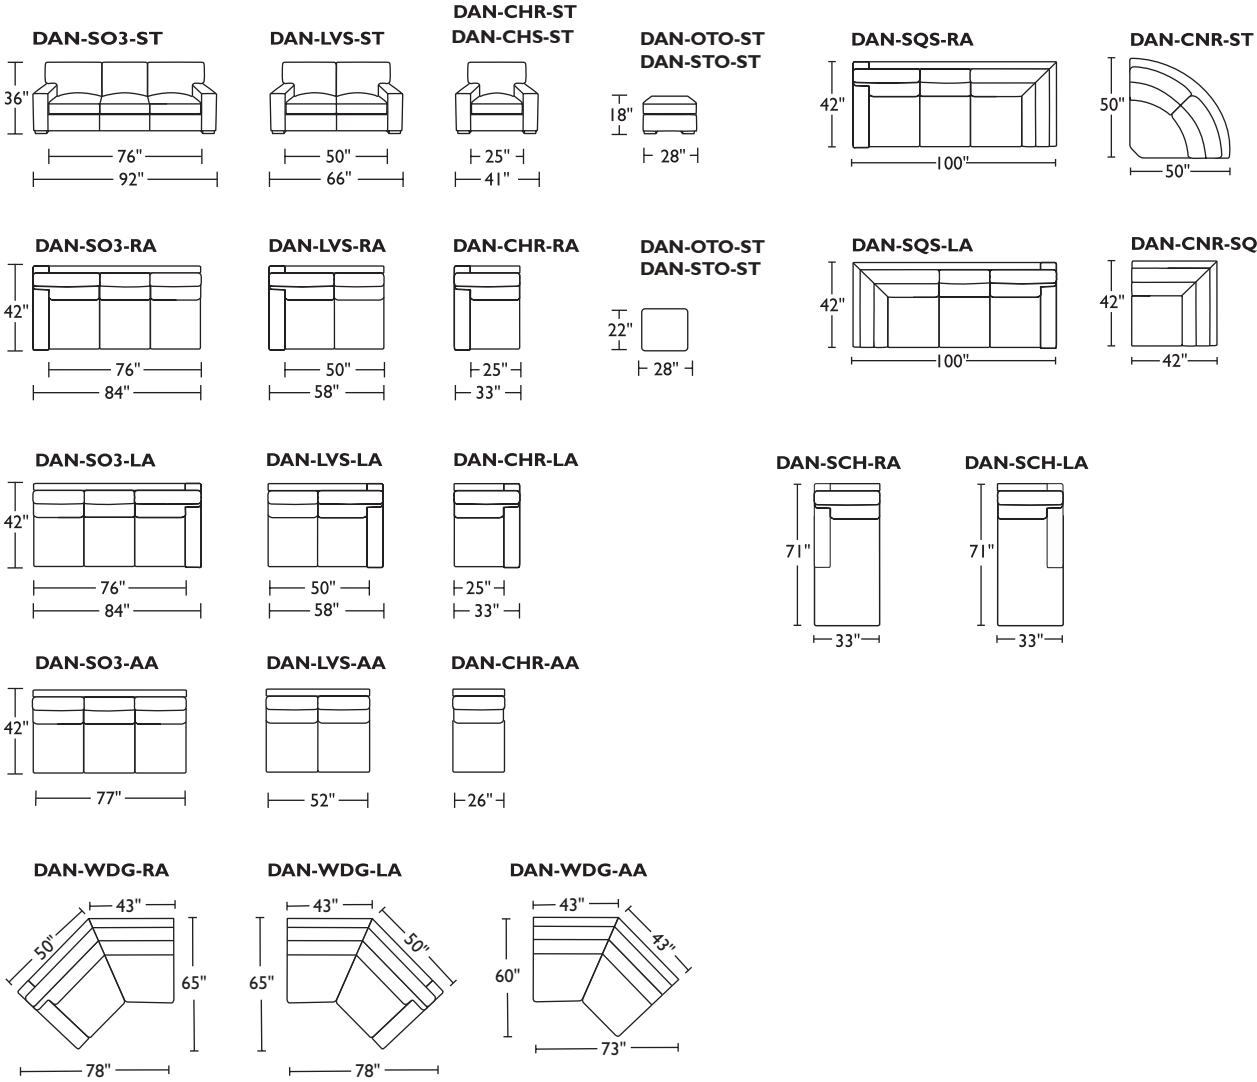

DANFORD

Standard Features:

- Advanced unidirectional suspension system
- Premium high-density, high-resiliency foam seats encased in down
- Quick-ship delivery
- Lifetime warranty on frame & suspension
- Loose back & seat cushions
- Double-needle top-stitching using thick thread

*Note: arm height for this frame is measured at the highest point of the curved arm.

Scale: 1/8 inch = 1 foot
All dimensions are approximate and subject to change.
Specify components from the sitting position.