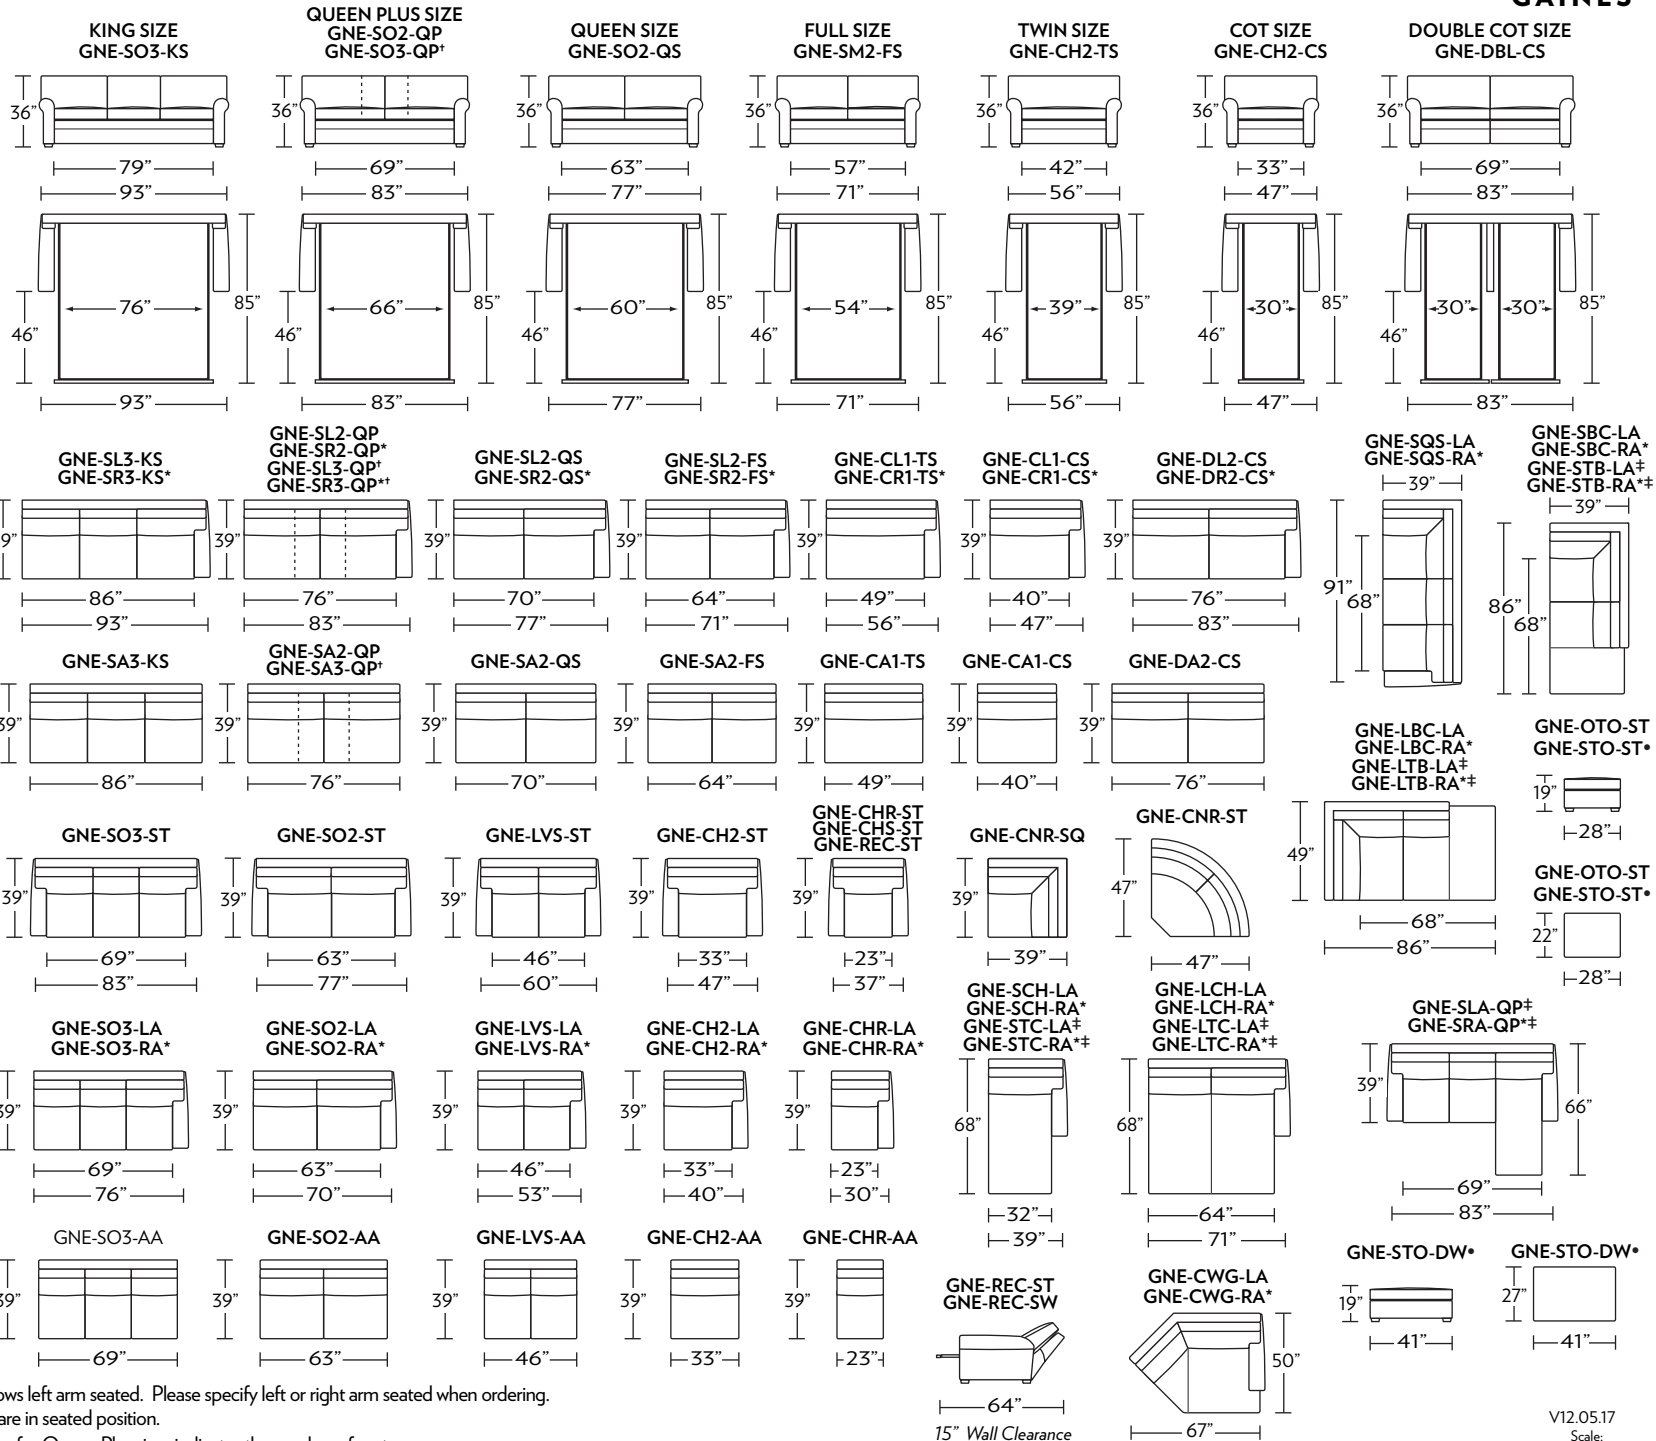

GAINES

Standard Comfort Sleeper®

Features:

- Featuring the patented Tiffany 24/7™ platform sleep system
- Room to stretch out with true 80 inches of bedroom-length sleeping surface
- Ultimate comfort on five inches of plush, high-density foam mattress
- Under-sofa dust covers keeps dust and dirt from ever touching the mattress
- Zero wall clearance
- Quick-ship delivery
- Double-needle top-stitch
- High-density, high-resiliency foam seat cushions
- Loose back and seat cushions
- Lifetime warranty on frame
- 10-year mechanism warranty

Mattress Options:

- Premier with Crypton™ ticking
- Gel
- Tempur-Pedic®

Options:

- High-density, high-resiliency foam seat cushions encased in down and down back cushions available
- Wood legs available in Acorn, Espresso or Walnut finish
- Nailhead trim available in Antique Brass, Chrome or Pewter finish (arms and deck)

Please use actual leather, fabric, Crypton®, Sunbrella® and Ultrasuede® swatches when specifying furniture as the colors shown may vary due to the printing process.

* Picture shows left arm seated. Please specify left or right arm seated when ordering.

All orders are in seated position.

† Dotted lines for Queen Plus sizes indicates the number of seats.

All dimensions are approximate and subject to change.

‡ Chaise lifts up to reveal hidden storage space. • Storage