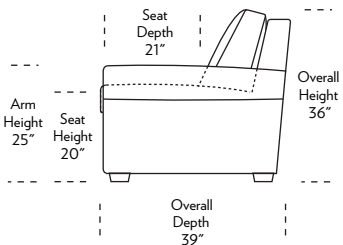

GAINES

Standard Comfort Sleeper®

Features:

- Featuring the patented Tiffany 24/7™ platform sleep system
- Room to stretch out with true 80 inches of bedroom-length sleeping surface
- Ultimate comfort on five inches of plush, high-density foam mattress
- Under-sofa dust covers keeps dust and dirt from ever touching the mattress
- Zero wall clearance
- Quick-ship delivery
- Double-needle top-stitch
- High-density, high-resiliency foam seat cushions
- Loose back and seat cushions
- Lifetime warranty on frame
- 10-year mechanism warranty

Mattress Options:

- Premier with Crypton™ ticking
- Gel
- Tempur-Pedic®

Options:

- High-density, high-resiliency foam seat cushions encased in down and down back cushions available
- Wood legs available in Acorn, Espresso or Walnut finish
- Nailhead trim available in Antique Brass, Chrome or Pewter finish (arms and deck)

Please use actual leather, fabric, Crypton®, Sunbrella® and Ultrasuede® swatches when specifying furniture as the colors shown may vary due to the printing process.

* Picture shows left arm seated. Please specify left or right arm seated when ordering.

All orders are in seated position.

† Dotted lines for Queen Plus sizes indicates the number of seats.

All dimensions are approximate and subject to change.

‡ Chaise lifts up to reveal hidden storage space. • Storage