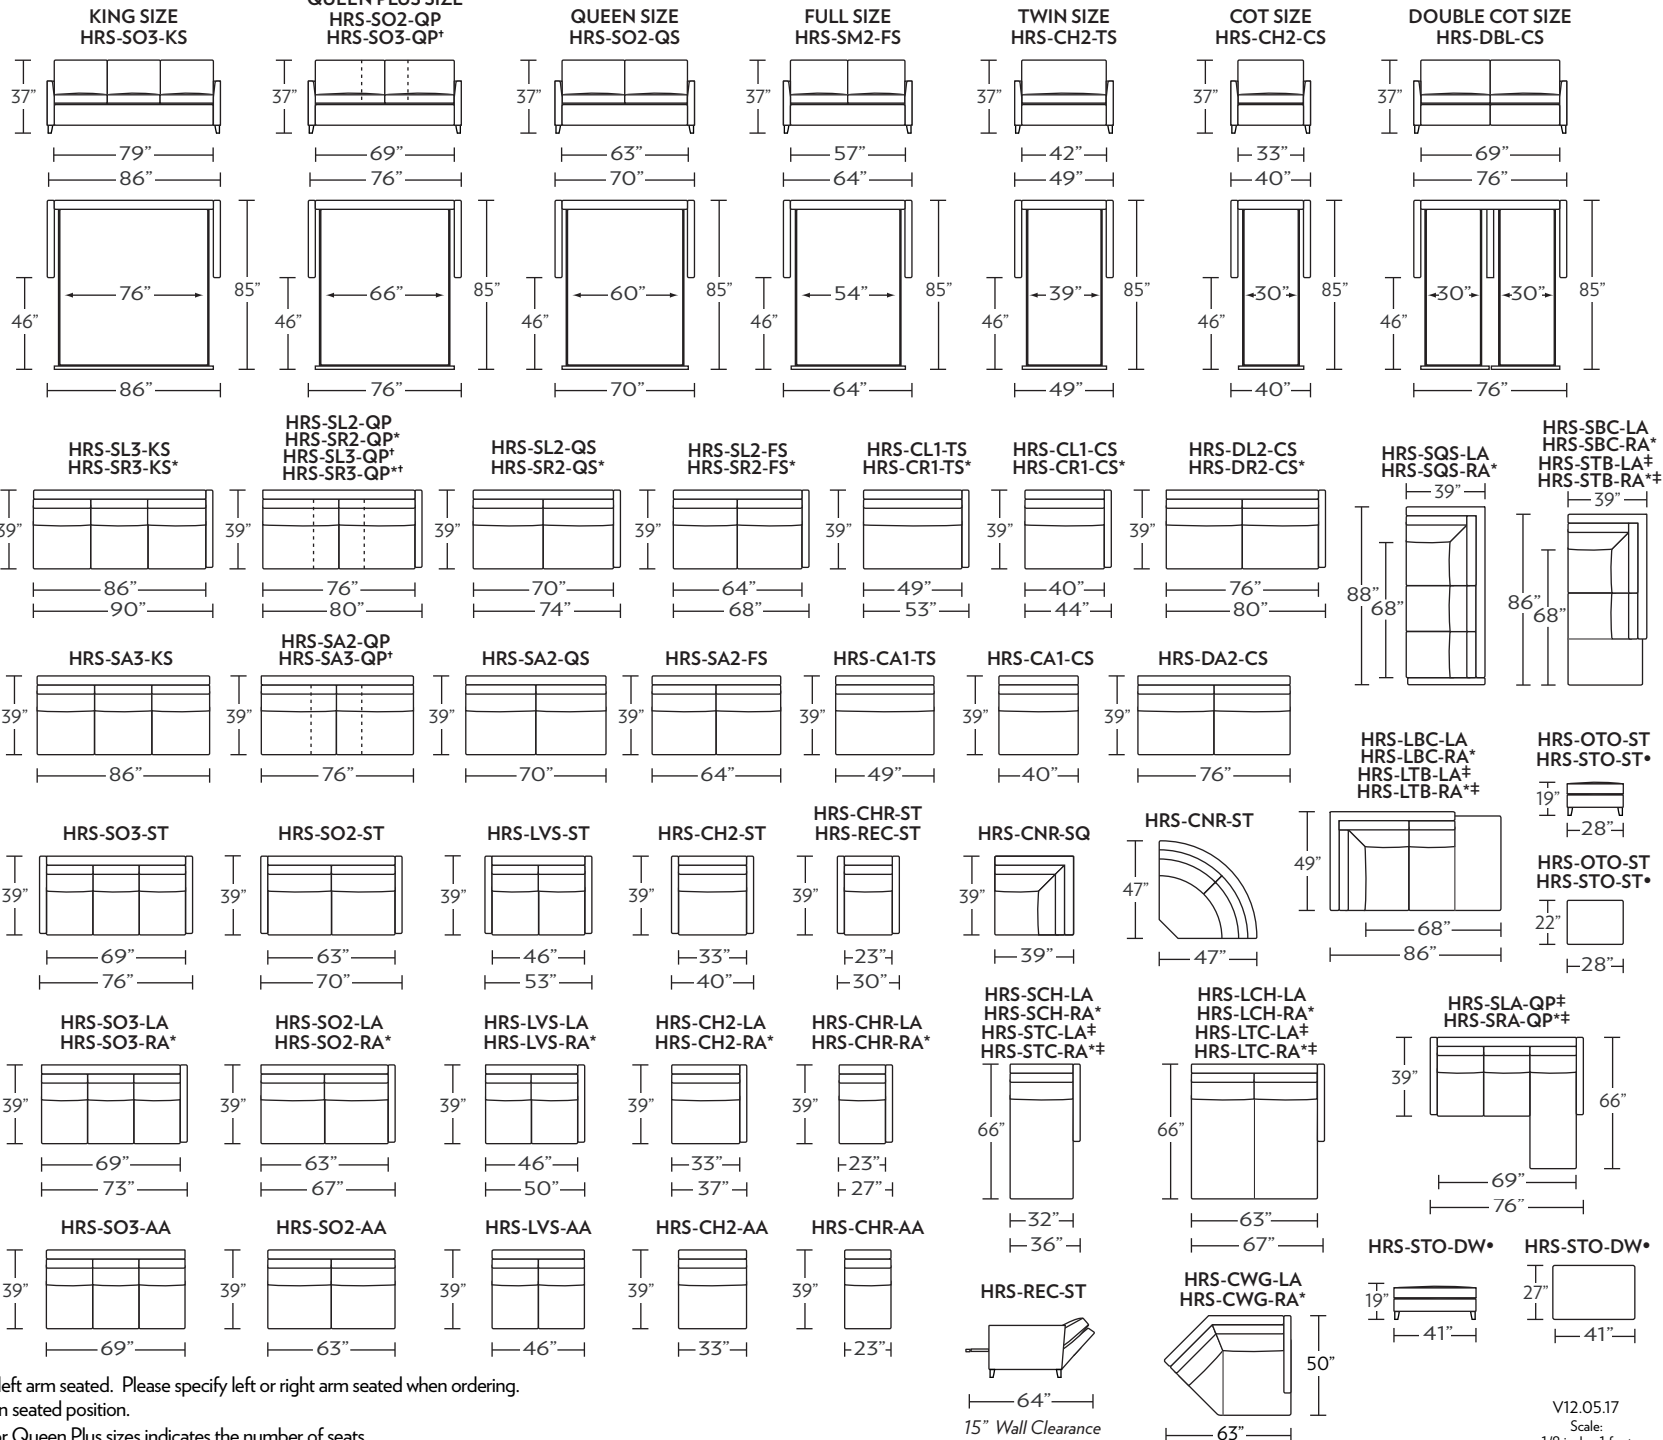

HARRIS

Standard Comfort Sleeper®

1. **Features:**
2. Featuring the patented Tiffany 24/7™ platform sleep system
   - Room to stretch out with true 80 inches of bedroom-length sleeping surface
   - Ultimate comfort on four inches of plush, high-density foam mattress
   - Zero wall clearance
   - Quick-ship delivery
   - Single-needle top-stitch
   - High-density, high-resiliency foam seat cushions
   - Loose back and seat cushions
   - Lifetime warranty on frame
   - 10-year mechanism warranty

Mattress Options:

- Premier with Crypton™ ticking
- Gel
- Tempur-Pedic®

Options:

- High-density, high-resiliency foam seat cushions encased in down and down back cushions available
- Wood legs available in Acorn, Espresso or Walnut finish
- Nailhead trim available in Antique Brass, Chrome or Pewter finish (deck only)

Please use actual leather, fabric, Crypton®, Sunbrella® and Ultrasuede® swatches when specifying furniture as the colors shown may vary due to the printing process.

* Picture shows left arm seated. Please specify left or right arm seated when ordering.

All orders are in seated position.

† Dotted lines for Queen Plus sizes indicates the number of seats.

All dimensions are approximate and subject to change.

‡ Chaise lifts up to reveal hidden storage space. • Storage

Tiffany 24/7 Convertible mechanism. U.S. Patents #6904628, #8893323, #9468303, #9668585.

Additional patents pending.

V12.05.17
Scale:
1/8 inch = 1 foot