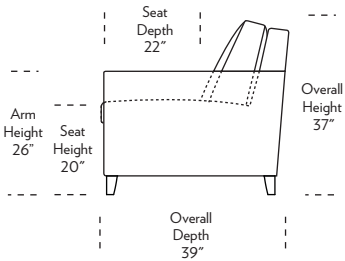

HARRIS

Standard Comfort Sleeper®

1. **Features:**
2. Featuring the patented Tiffany 24/7™ platform sleep system
   - Room to stretch out with true 80 inches of bedroom-length sleeping surface
   - Ultimate comfort on four inches of plush, high-density foam mattress
   - Zero wall clearance
   - Quick-ship delivery
   - Single-needle top-stitch
   - High-density, high-resiliency foam seat cushions
   - Loose back and seat cushions
   - Lifetime warranty on frame
   - 10-year mechanism warranty

Mattress Options:

- Premier with Crypton™ ticking
- Gel
- Tempur-Pedic®

Options:

- High-density, high-resiliency foam seat cushions encased in down and down back cushions available
- Wood legs available in Acorn, Espresso or Walnut finish
- Nailhead trim available in Antique Brass, Chrome or Pewter finish (deck only)

Please use actual leather, fabric, Crypton®, Sunbrella® and Ultrasuede® swatches when specifying furniture as the colors shown may vary due to the printing process.

* Picture shows left arm seated. Please specify left or right arm seated when ordering.

All orders are in seated position.

† Dotted lines for Queen Plus sizes indicates the number of seats.

All dimensions are approximate and subject to change.

‡ Chaise lifts up to reveal hidden storage space. • Storage

Tiffany 24/7 Convertible mechanism. U.S. Patents #6904628, #8893323, #9468303, #9668585.

Additional patents pending.

V12.05.17
Scale:
1/8 inch = 1 foot