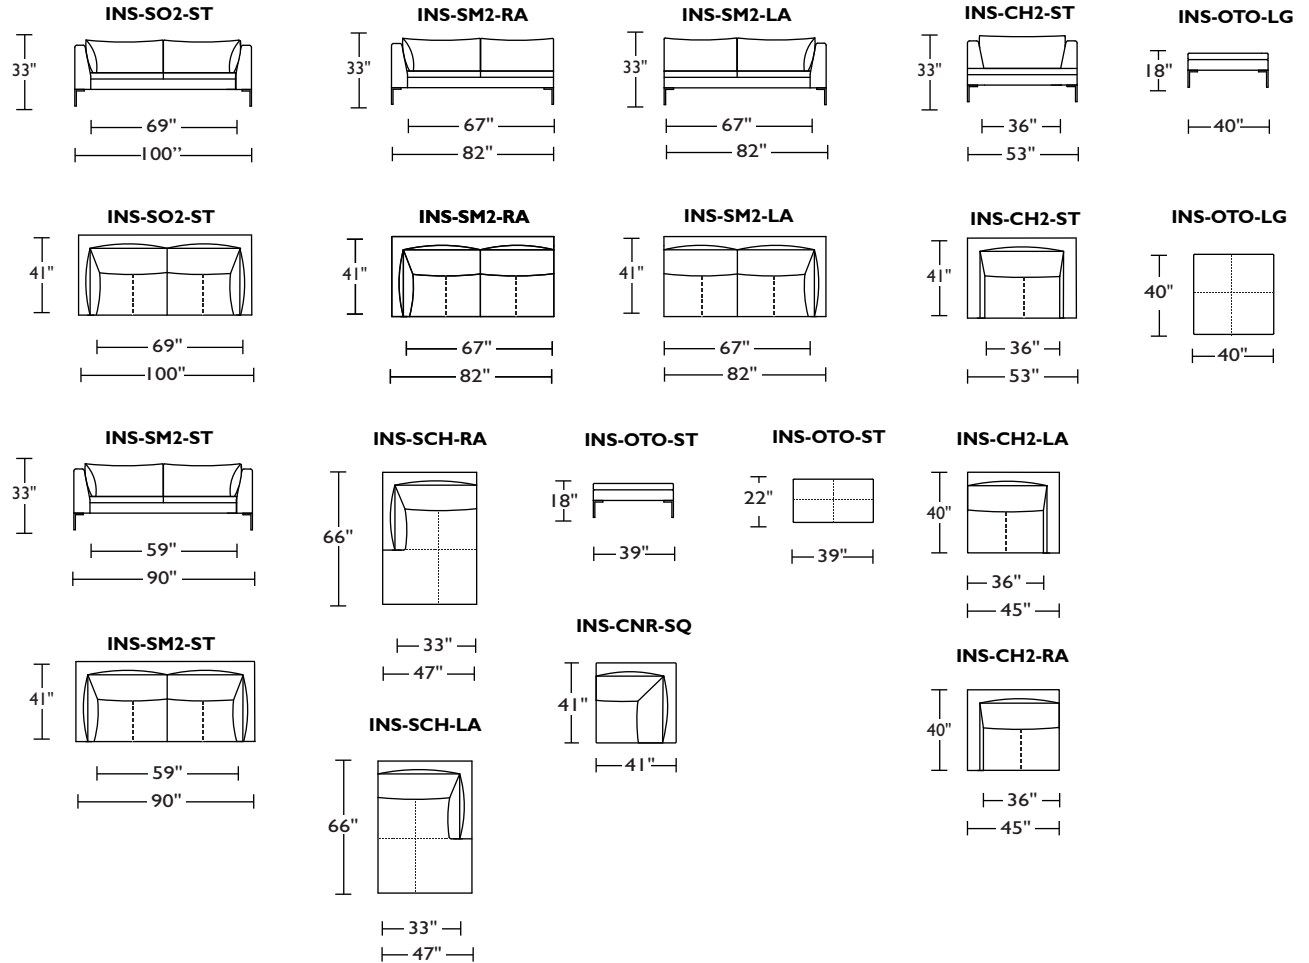

Scale: 1/8 inch = 1 foot  
 All dimensions are approximate and subject to change.  
 Specify components from the sitting position.