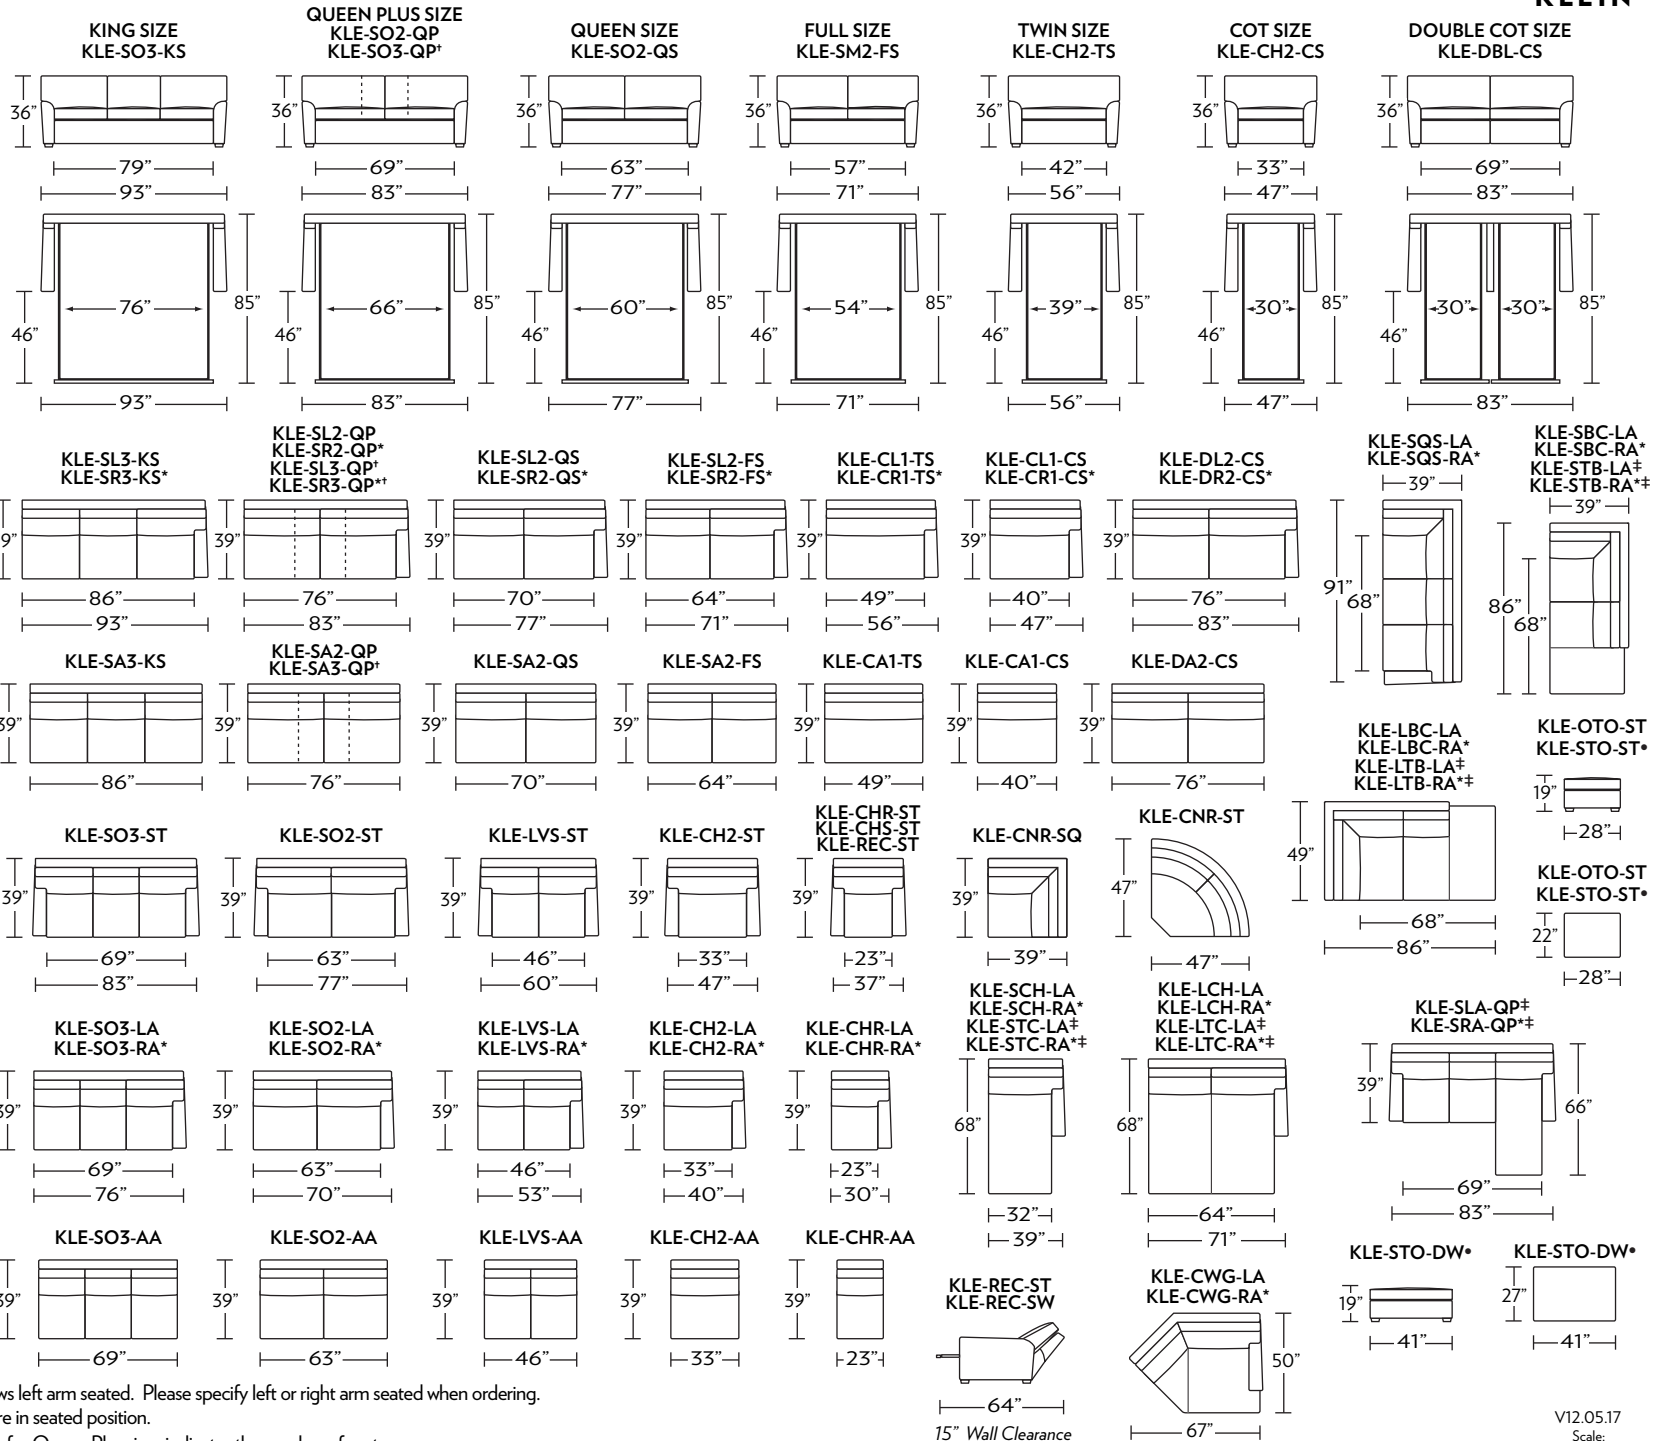

KLEIN

Standard Comfort Sleeper®

Features:

- Featuring the patented Tiffany 24/7™ platform sleep system
- Room to stretch out with true 80 inches of bedroom-length sleeping surface
- Ultimate comfort on five inches of plush, high-density foam mattress
- Under-sofa dust covers keeps dust and dirt from ever touching the mattress
- Zero wall clearance
- Quick-ship delivery
- Double-needle top-stitch
- High-density, high-resiliency foam seat cushions
- Loose back and seat cushions
- Lifetime warranty on frame
- 10-year mechanism warranty

Mattress Options:

- Premier with Crypton® ticking
- Gel
- Tempur-Pedic®

Options:

- High-density, high-resiliency foam seat cushions encased in down and down back cushions available
- Wood legs available in Acorn, Espresso or Walnut finish
- Nailhead trim available in Antique Brass, Chrome or Pewter finish (arms and deck)

Please use actual leather, fabric, Crypton®, Sunbrella® and Ultrasuede® swatches when specifying furniture as the colors shown may vary due to the printing process.

* Picture shows left arm seated. Please specify left or right arm seated when ordering.

All orders are in seated position.

† Dotted lines for Queen Plus sizes indicates the number of seats.

All dimensions are approximate and subject to change.

‡ Chaise lifts up to reveal hidden storage space. • Storage