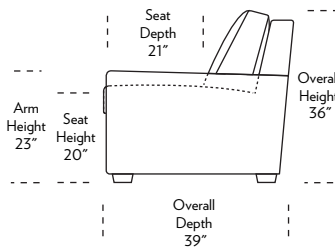

KLEIN

Standard Comfort Sleeper®

Features:

- Featuring the patented Tiffany 24/7™ platform sleep system
- Room to stretch out with true 80 inches of bedroom-length sleeping surface
- Ultimate comfort on five inches of plush, high-density foam mattress
- Under-sofa dust covers keeps dust and dirt from ever touching the mattress
- Zero wall clearance
- Quick-ship delivery
- Double-needle top-stitch
- High-density, high-resiliency foam seat cushions
- Loose back and seat cushions
- Lifetime warranty on frame
- 10-year mechanism warranty

Mattress Options:

- Premier with Crypton® ticking
- Gel
- Tempur-Pedic®

Options:

- High-density, high-resiliency foam seat cushions encased in down and down back cushions available
- Wood legs available in Acorn, Espresso or Walnut finish
- Nailhead trim available in Antique Brass, Chrome or Pewter finish (arms and deck)

Please use actual leather, fabric, Crypton®, Sunbrella® and Ultrasuede® swatches when specifying furniture as the colors shown may vary due to the printing process.

* Picture shows left arm seated. Please specify left or right arm seated when ordering.

All orders are in seated position.

† Dotted lines for Queen Plus sizes indicates the number of seats.

All dimensions are approximate and subject to change.

‡ Chaise lifts up to reveal hidden storage space. • Storage