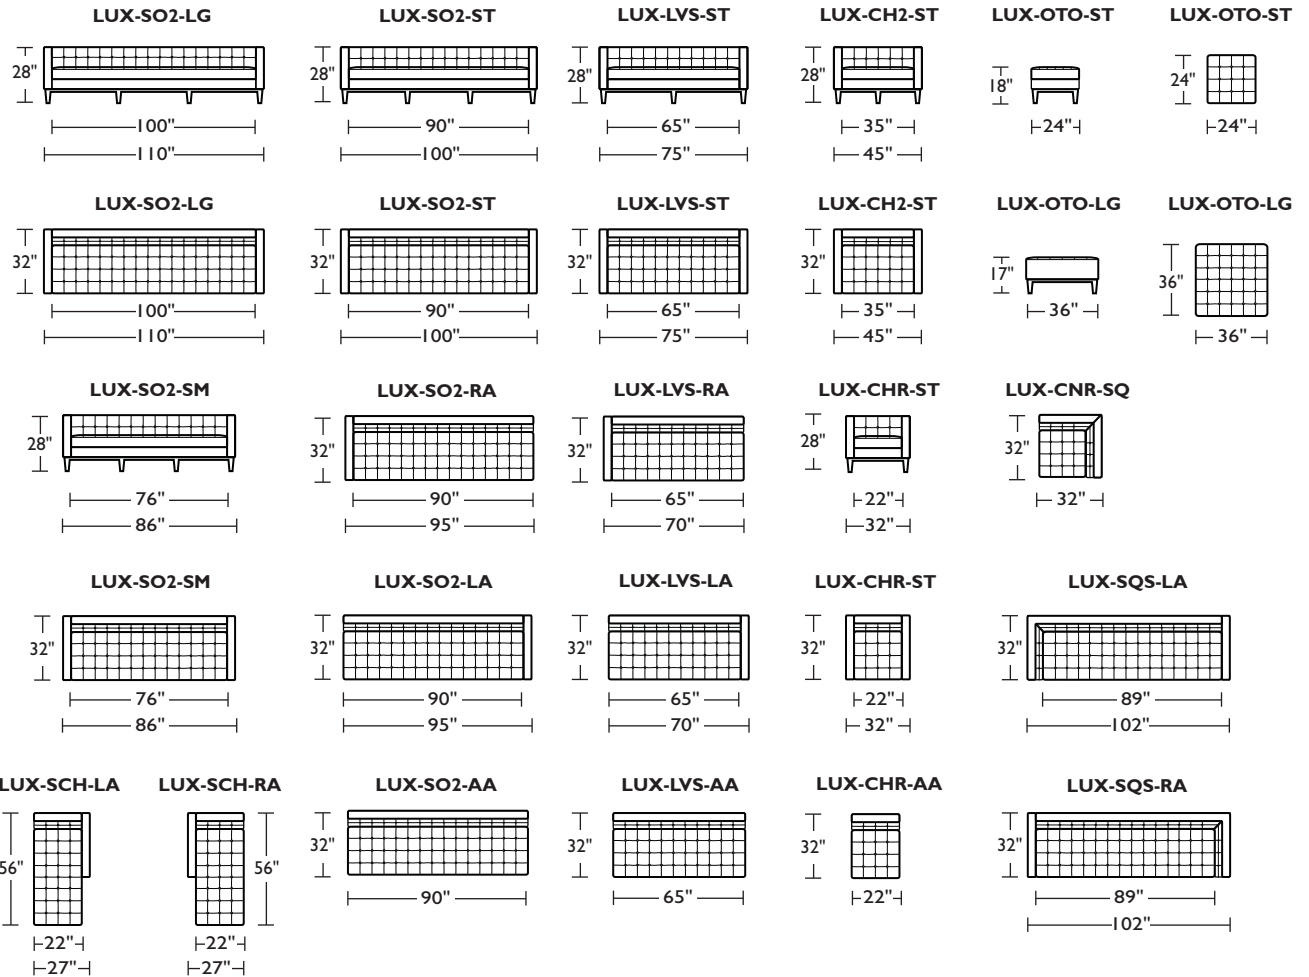

LUXE

Standard Features:

- Advanced unidirectional suspension system
- Premium high-density, high-resiliency foam seats
- Quick-ship delivery
- Lifetime warranty on frame & suspension
- Welt cord trim & buttons
- Single-needle top stitching
- Loose seat cushions
- Tight back

Options:

- Wood Bases available in Acorn, Espresso or Walnut finish
- Solid Natural Walnut base also available
- Extra firm premium high-density, high-resiliency foam seats

Please use actual leather, fabric and Ultrasuede® swatches when specifying furniture as the colors shown may vary due to the printing process.

Due to size of leather hides, your furniture will have seams on the front, back and sides. For more information please contact your sales representative.

Due to size of leather hides, your furniture will have seams on the front, back and sides. For more information please contact your sales representative.

A. Front
B. Back
C. Sides

*Dotted line indicates where seams may be located.

*Note: arm height for this frame is measured at the highest point of the curved arm.