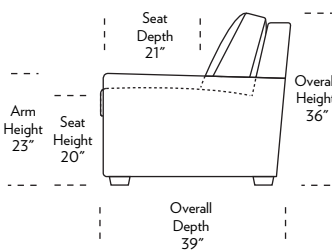

LYONS

Standard Comfort Sleeper®

Features:

- Featuring the patented Tiffany 24/7™ platform sleep system
- Room to stretch out with true 80 inches of bedroom-length sleeping surface
- Ultimate comfort on five inches of plush, high-density foam mattress
- Under-sofa dust covers keeps dust and dirt from ever touching the mattress
- Zero wall clearance
- Quick-ship delivery
- Single-needle top-stitch
- High-density, high-resiliency foam seat cushions
- Loose back and seat cushions
- Lifetime warranty on frame
- 10-year mechanism warranty

Mattress Options:

- Premier with Crypton® ticking
- Gel
- Tempur-Pedic®

Options:

- High-density, high-resiliency foam seat cushions encased in down and down back cushions available
- Wood legs available in Acorn, Espresso or Walnut finish
- Nailhead trim available in Antique Brass, Chrome or Pewter finish (deck only)

Please use actual leather, fabric, Crypton®, Sunbrella® and Ultrasuede® swatches when specifying furniture as the colors shown may vary due to the printing process.

* Picture shows left arm seated. Please specify left or right arm seated when ordering.

All orders are in seated position.
† Dotted lines for Queen Plus sizes indicates the number of seats.

All dimensions are approximate and subject to change.

‡ Chaise lifts up to reveal hidden storage space. • Storage