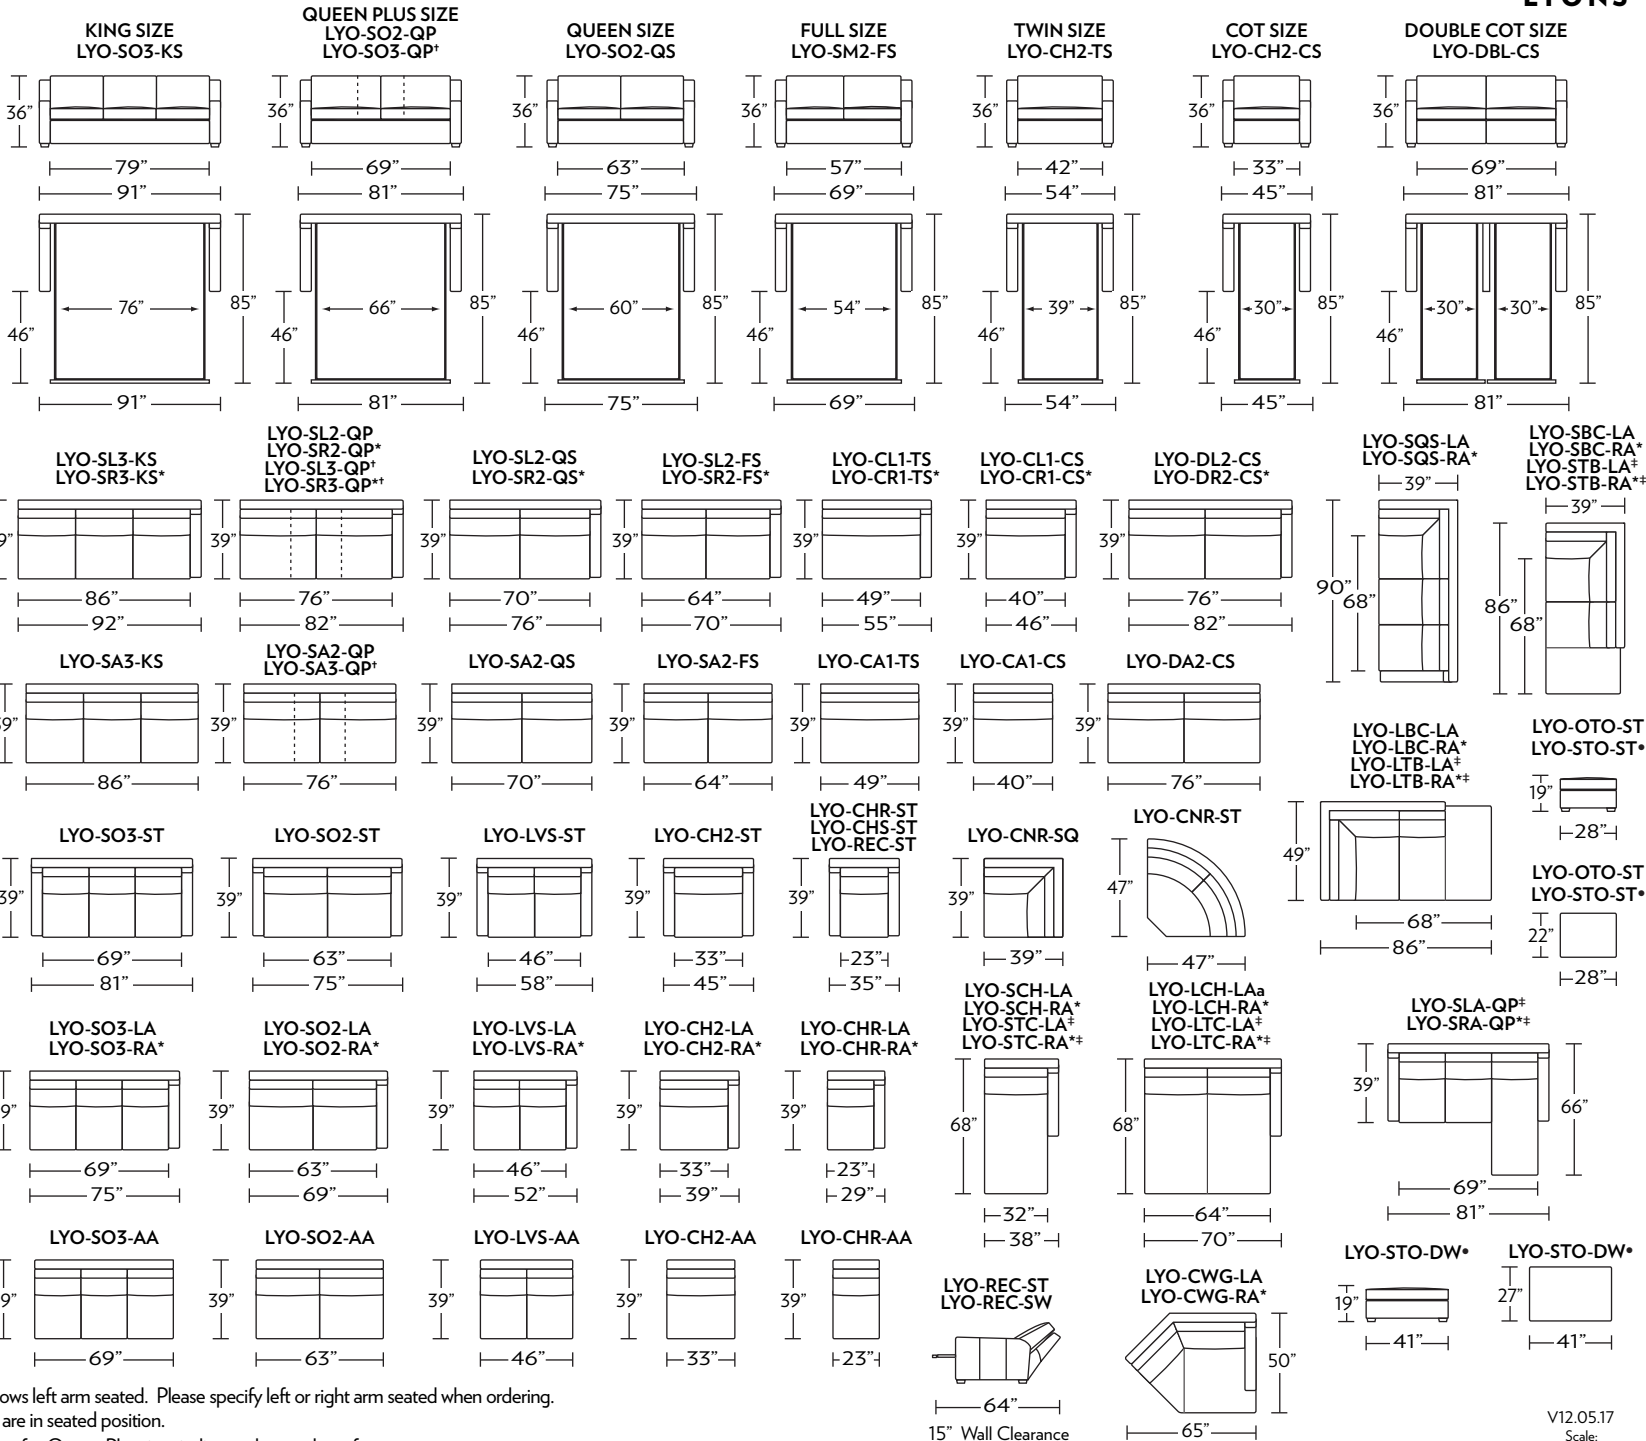

LYONS

Standard Comfort Sleeper®

Features:

- Featuring the patented Tiffany 24/7™ platform sleep system
- Room to stretch out with true 80 inches of bedroom-length sleeping surface
- Ultimate comfort on five inches of plush, high-density foam mattress
- Under-sofa dust covers keeps dust and dirt from ever touching the mattress
- Zero wall clearance
- Quick-ship delivery
- Single-needle top-stitch
- High-density, high-resiliency foam seat cushions
- Loose back and seat cushions
- Lifetime warranty on frame
- 10-year mechanism warranty

Mattress Options:

- Premier with Crypton® ticking
- Gel
- Tempur-Pedic®

Options:

- High-density, high-resiliency foam seat cushions encased in down and down back cushions available
- Wood legs available in Acorn, Espresso or Walnut finish
- Nailhead trim available in Antique Brass, Chrome or Pewter finish (deck only)

Please use actual leather, fabric, Crypton®, Sunbrella® and Ultrasuede® swatches when specifying furniture as the colors shown may vary due to the printing process.

* Picture shows left arm seated. Please specify left or right arm seated when ordering.

All orders are in seated position.
† Dotted lines for Queen Plus sizes indicates the number of seats.

All dimensions are approximate and subject to change.

‡ Chaise lifts up to reveal hidden storage space. • Storage