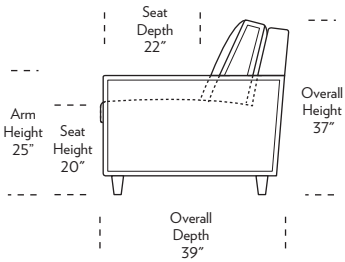

Standard Comfort Sleeper®

Features:

- Featuring the patented Tiffany 24/7™ platform sleep system
- Room to stretch out with true 80 inches of bedroom-length sleeping surface
- Ultimate comfort on four inches of plush, high-density foam mattress
- Zero wall clearance
- Quick-ship delivery
- Flat French welt
- High-density, high-resiliency foam seat cushions
- Loose back and seat cushions
- Lifetime warranty on frame
- 10-year mechanism warranty

Mattress Options:

- Premier with Crypton™ ticking
- Gel
- Tempur-Pedic®

Options:

- High-density, high-resiliency foam seat cushions encased in down and down back cushions available
- Wood legs available in Acorn, Espresso or Walnut finish

Please use actual leather, fabric, Crypton®, Sunbrella® and Ultrasuede® swatches when specifying furniture as the colors shown may vary due to the printing process.