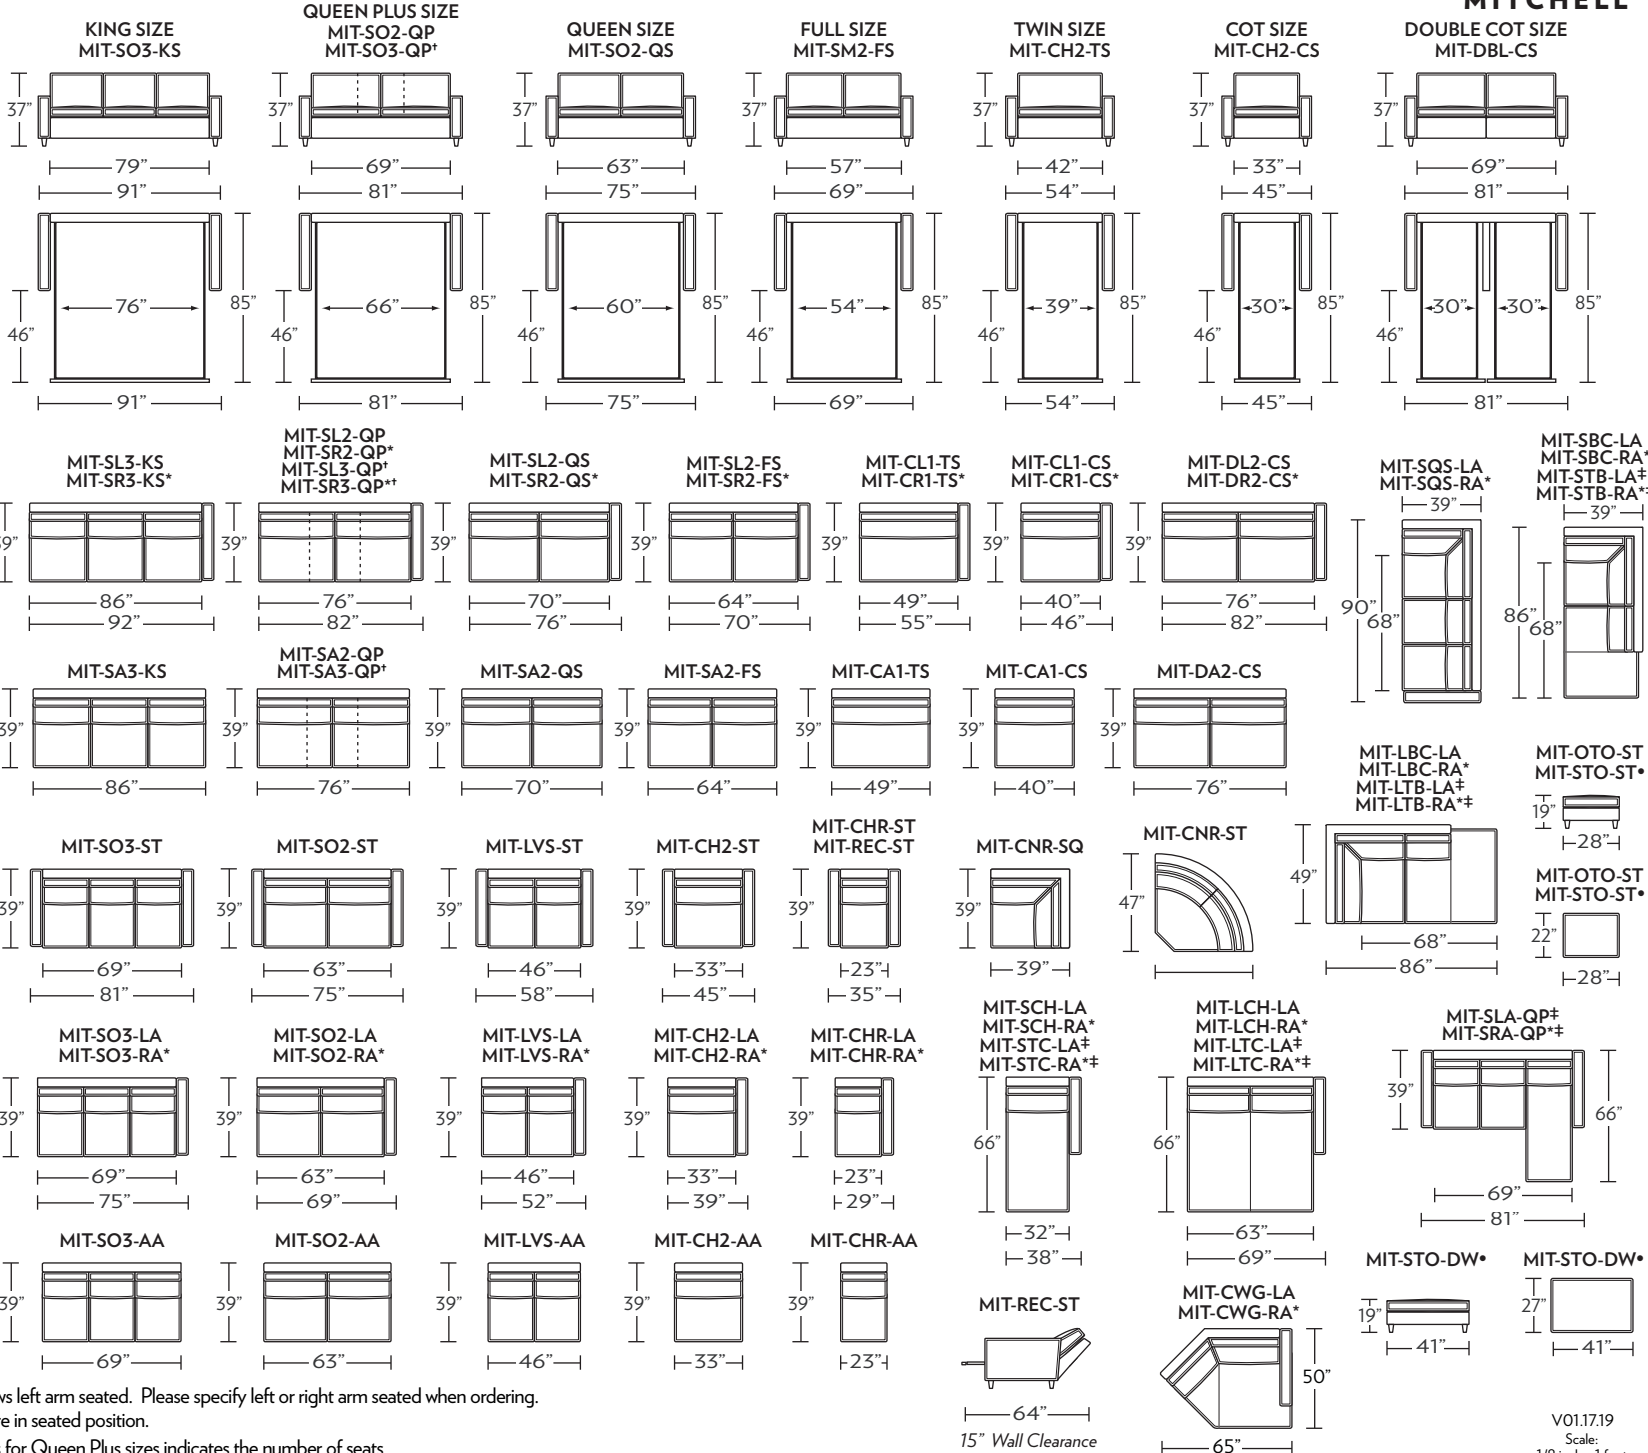

MITCHELL

* Picture shows left arm seated. Please specify left or right arm seated when ordering. All orders are in seated position.

† Dotted lines for Queen Plus sizes indicates the number of seats.

All dimensions are approximate and subject to change.

‡ Chaise lifts up to reveal hidden storage space. • Storage