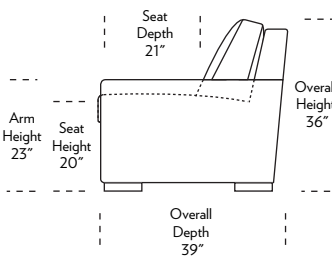

OLSON

Standard Comfort Sleeper®

Features:

- Featuring the patented Tiffany 24/7™ platform sleep system
- Room to stretch out with true 80 inches of bedroom-length sleeping surface
- Ultimate comfort on five inches of plush, high-density foam mattress
- Under-sofa dust covers keeps dust and dirt from ever touching the mattress
- Zero wall clearance
- Quick-ship delivery
- Double-needle top-stitch
- High-density, high-resiliency foam seat cushions
- Loose back and seat cushions
- Lifetime warranty on frame
- 10-year mechanism warranty

Mattress Options:

- Premier with Crypton™ ticking
- Gel
- Tempur-Pedic®

Options:

- High-density, high-resiliency foam seat cushions encased in down and down back cushions available
- Wood legs available in Acorn, Espresso or Walnut finish
- Nailhead trim available in Antique Brass, Chrome or Pewter finish (deck only)

Please use actual leather, fabric, Crypton®, Sunbrella® and Ultrasuede® swatches when specifying furniture as the colors shown may vary due to the printing process.

* Picture shows left arm seated. Please specify left or right arm seated when ordering. All orders are in seated position.

† Dotted lines for Queen Plus sizes indicates the number of seats.

All dimensions are approximate and subject to change.

‡ Chaise lifts up to reveal hidden storage space. • Storage