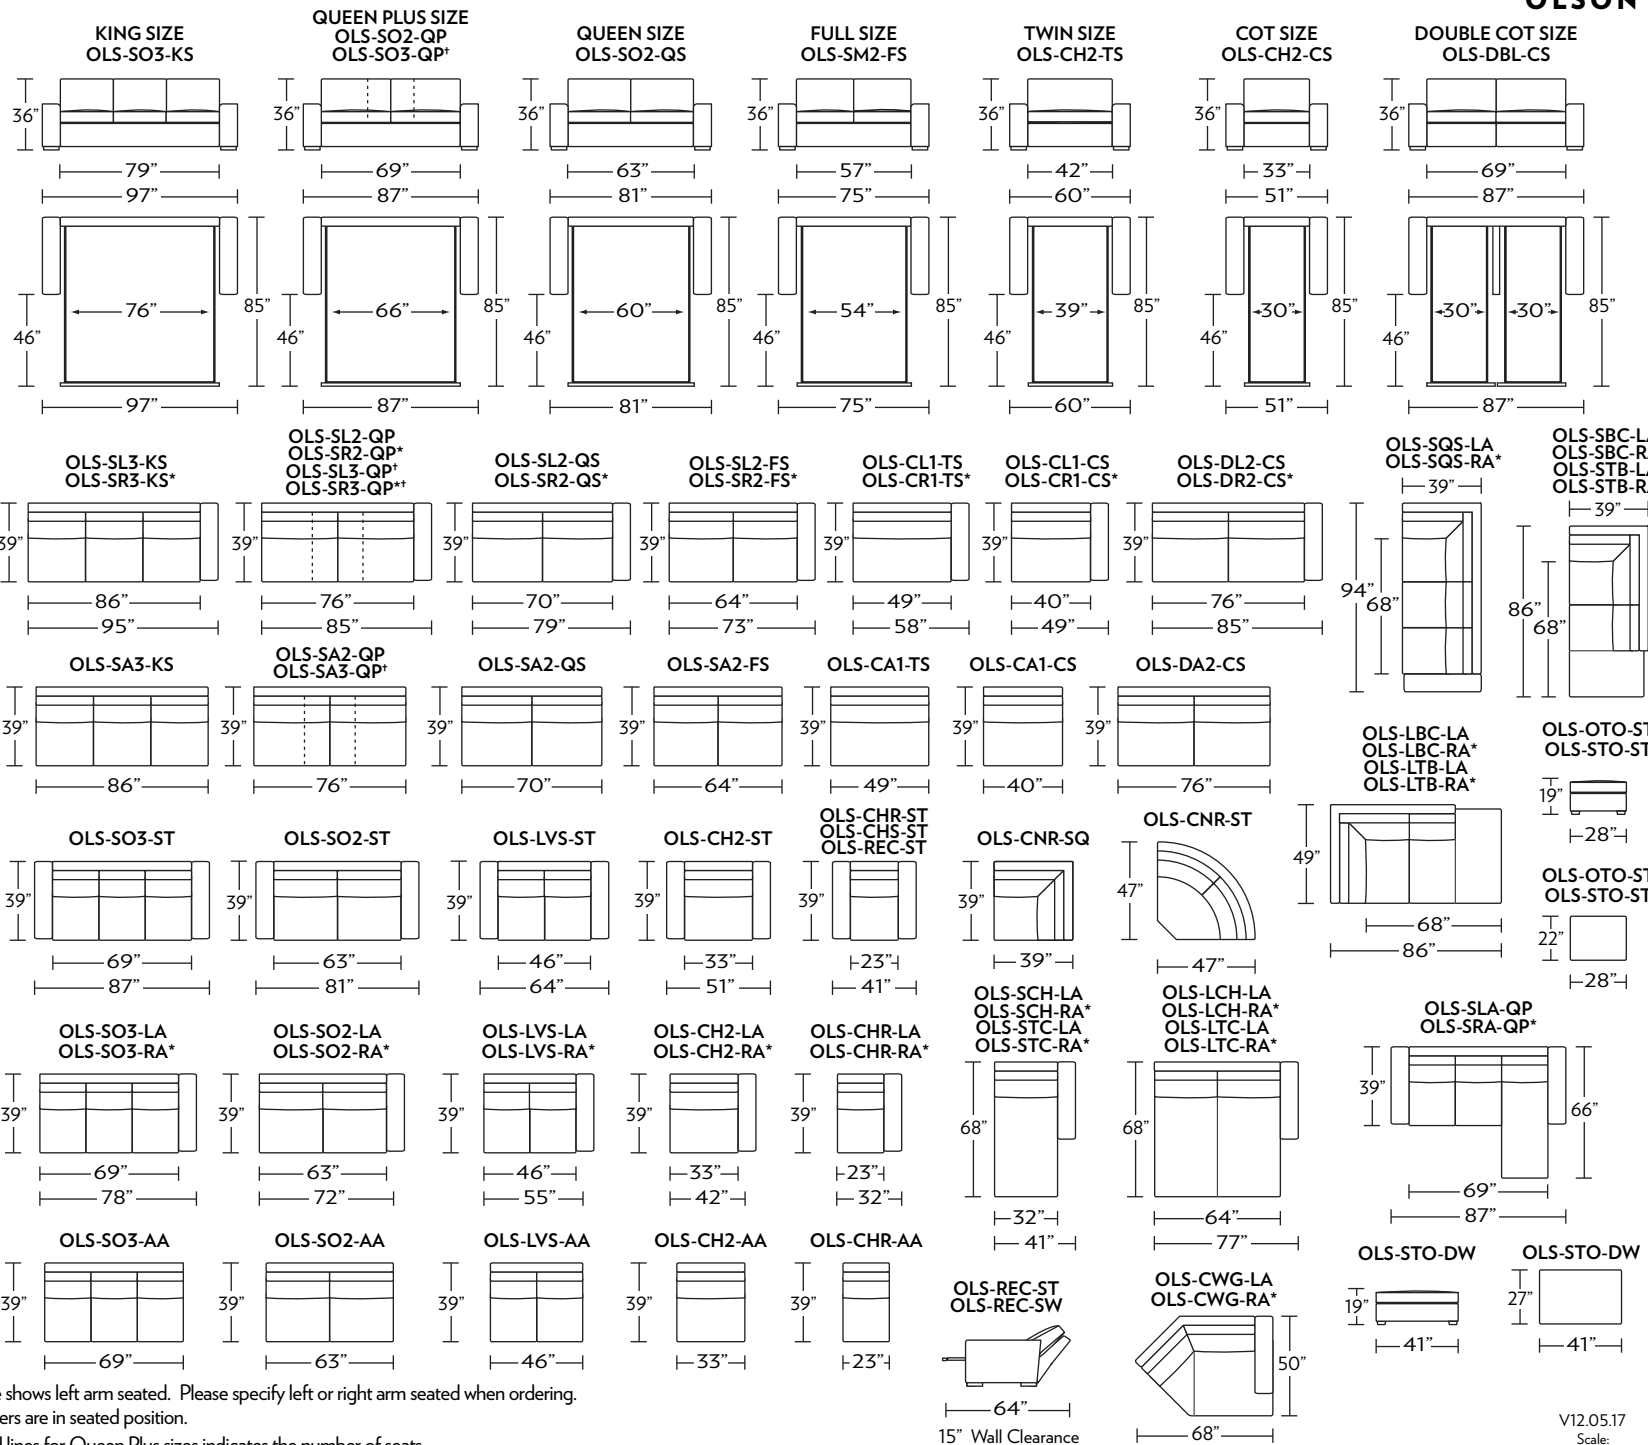

OLSON

Standard Comfort Sleeper®

Features:

- Featuring the patented Tiffany 24/7™ platform sleep system
- Room to stretch out with true 80 inches of bedroom-length sleeping surface
- Ultimate comfort on five inches of plush, high-density foam mattress
- Under-sofa dust covers keeps dust and dirt from ever touching the mattress
- Zero wall clearance
- Quick-ship delivery
- Double-needle top-stitch
- High-density, high-resiliency foam seat cushions
- Loose back and seat cushions
- Lifetime warranty on frame
- 10-year mechanism warranty

Mattress Options:

- Premier with Crypton™ ticking
- Gel
- Tempur-Pedic®

Options:

- High-density, high-resiliency foam seat cushions encased in down and down back cushions available
- Wood legs available in Acorn, Espresso or Walnut finish
- Nailhead trim available in Antique Brass, Chrome or Pewter finish (deck only)

Please use actual leather, fabric, Crypton®, Sunbrella® and Ultrasuede® swatches when specifying furniture as the colors shown may vary due to the printing process.

* Picture shows left arm seated. Please specify left or right arm seated when ordering. All orders are in seated position.

† Dotted lines for Queen Plus sizes indicates the number of seats.

All dimensions are approximate and subject to change.

‡ Chaise lifts up to reveal hidden storage space. • Storage