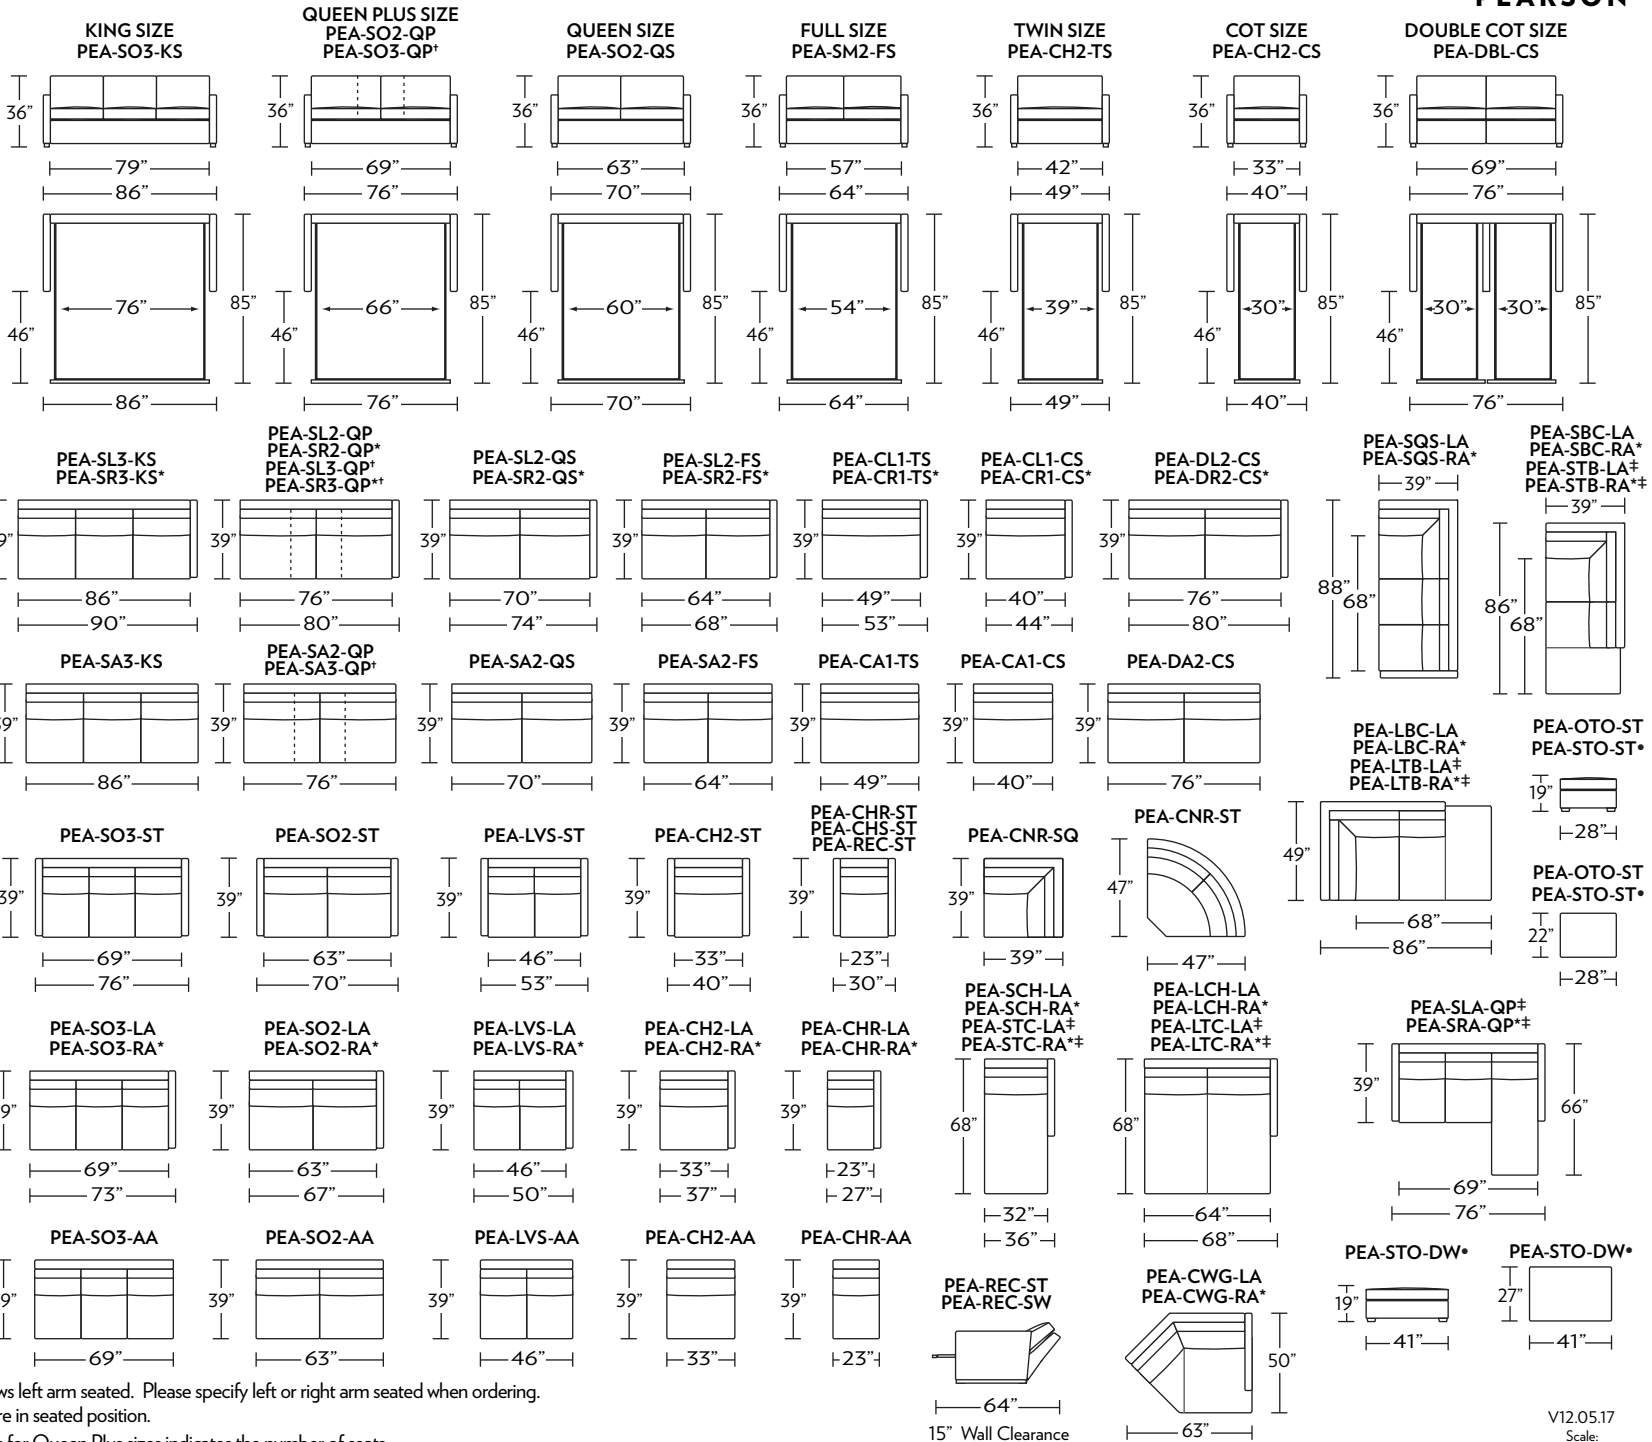

Standard Comfort Sleeper®

Features:

- Featuring the patented Tiffany 24/7™ platform sleep system
- Room to stretch out with true 80 inches of bedroom-length sleeping surface
- Ultimate comfort on five inches of plush, high-density foam mattress
- Under-sofa dust covers keeps dust and dirt from ever touching the mattress
- Zero wall clearance
- Quick-ship delivery
- Single-needle top-stitch
- High-density, high-resiliency foam seat cushions
- Loose back and seat cushions
- Lifetime warranty on frame
- 10-year mechanism warranty

Mattress Options:

- Premier with Crypton® ticking
- Gel
- Tempur-Pedic®

Options:

- High-density, high-resiliency foam seat cushions encased in down and down back cushions available
- Wood legs available in Acorn, Espresso or Walnut finish
- Nailhead trim available in Antique Brass, Chrome or Pewter finish (deck only)

Please use actual leather, fabric, Crypton®, Sunbrella® and Ultrasuede® swatches when specifying furniture as the colors shown may vary due to the printing process.

* Picture shows left arm seated. Please specify left or right arm seated when ordering.

All orders are in seated position.

† Dotted lines for Queen Plus sizes indicates the number of seats.

All dimensions are approximate and subject to change.

‡ Chaise lifts up to reveal hidden storage space. • Storage