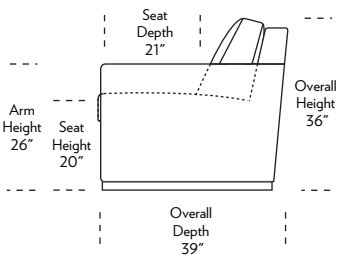

Standard Comfort Sleeper®

Features:

- Featuring the patented Tiffany 24/7™ platform sleep system
- Room to stretch out with true 80 inches of bedroom-length sleeping surface
- Ultimate comfort on five inches of plush, high-density foam mattress
- Under-sofa dust covers keeps dust and dirt from ever touching the mattress
- Zero wall clearance
- Quick-ship delivery
- Single-needle top-stitch
- High-density, high-resiliency foam seat cushions
- Loose back and seat cushions
- Lifetime warranty on frame
- 10-year mechanism warranty

Mattress Options:

- Premier with Crypton® ticking
- Gel
- Tempur-Pedic®

Options:

- High-density, high-resiliency foam seat cushions encased in down and down back cushions available
- Wood legs available in Acorn, Espresso or Walnut finish
- Nailhead trim available in Antique Brass, Chrome or Pewter finish (deck only)

Please use actual leather, fabric, Crypton®, Sunbrella® and Ultrasuede® swatches when specifying furniture as the colors shown may vary due to the printing process.

* Picture shows left arm seated. Please specify left or right arm seated when ordering.

All orders are in seated position.

† Dotted lines for Queen Plus sizes indicates the number of seats.

All dimensions are approximate and subject to change.

‡ Chaise lifts up to reveal hidden storage space. • Storage