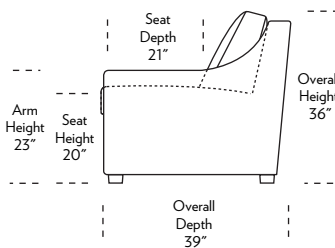

PERRY

Standard Comfort Sleeper®

Features:

- Featuring the patented Tiffany 24/7™ platform sleep system
- Room to stretch out with true 80 inches of bedroom-length sleeping surface
- Ultimate comfort on five inches of plush, high-density foam mattress
- Under-sofa dust covers keeps dust and dirt from ever touching the mattress
- Zero wall clearance
- Quick-ship delivery
- Single-needle top-stitch
- High-density, high-resiliency foam seat cushions
- Loose back and seat cushions
- Lifetime warranty on frame
- 10-year mechanism warranty

Mattress Options:

- Premier with Crypdon™ ticking
- Gel
- Tempur-Pedic®

Options:

- High-density, high-resiliency foam seat cushions encased in down and down back cushions available
- Wood legs available in Acorn, Espresso or Walnut finish
- Nailhead trim available in Antique Brass, Chrome or Pewter finish (arms and deck)

Please use actual leather, fabric, Crypdon®, Sunbrella® and Ultrasuede® swatches when specifying furniture as the colors shown may vary due to the printing process.

* Picture shows left arm seated. Please specify left or right arm seated when ordering.

All orders are in seated position.

† Dotted lines for Queen Plus sizes indicates the number of seats.

All dimensions are approximate and subject to change.

‡ Chaise lifts up to reveal hidden storage space. • Storage

15" Wall Clearance