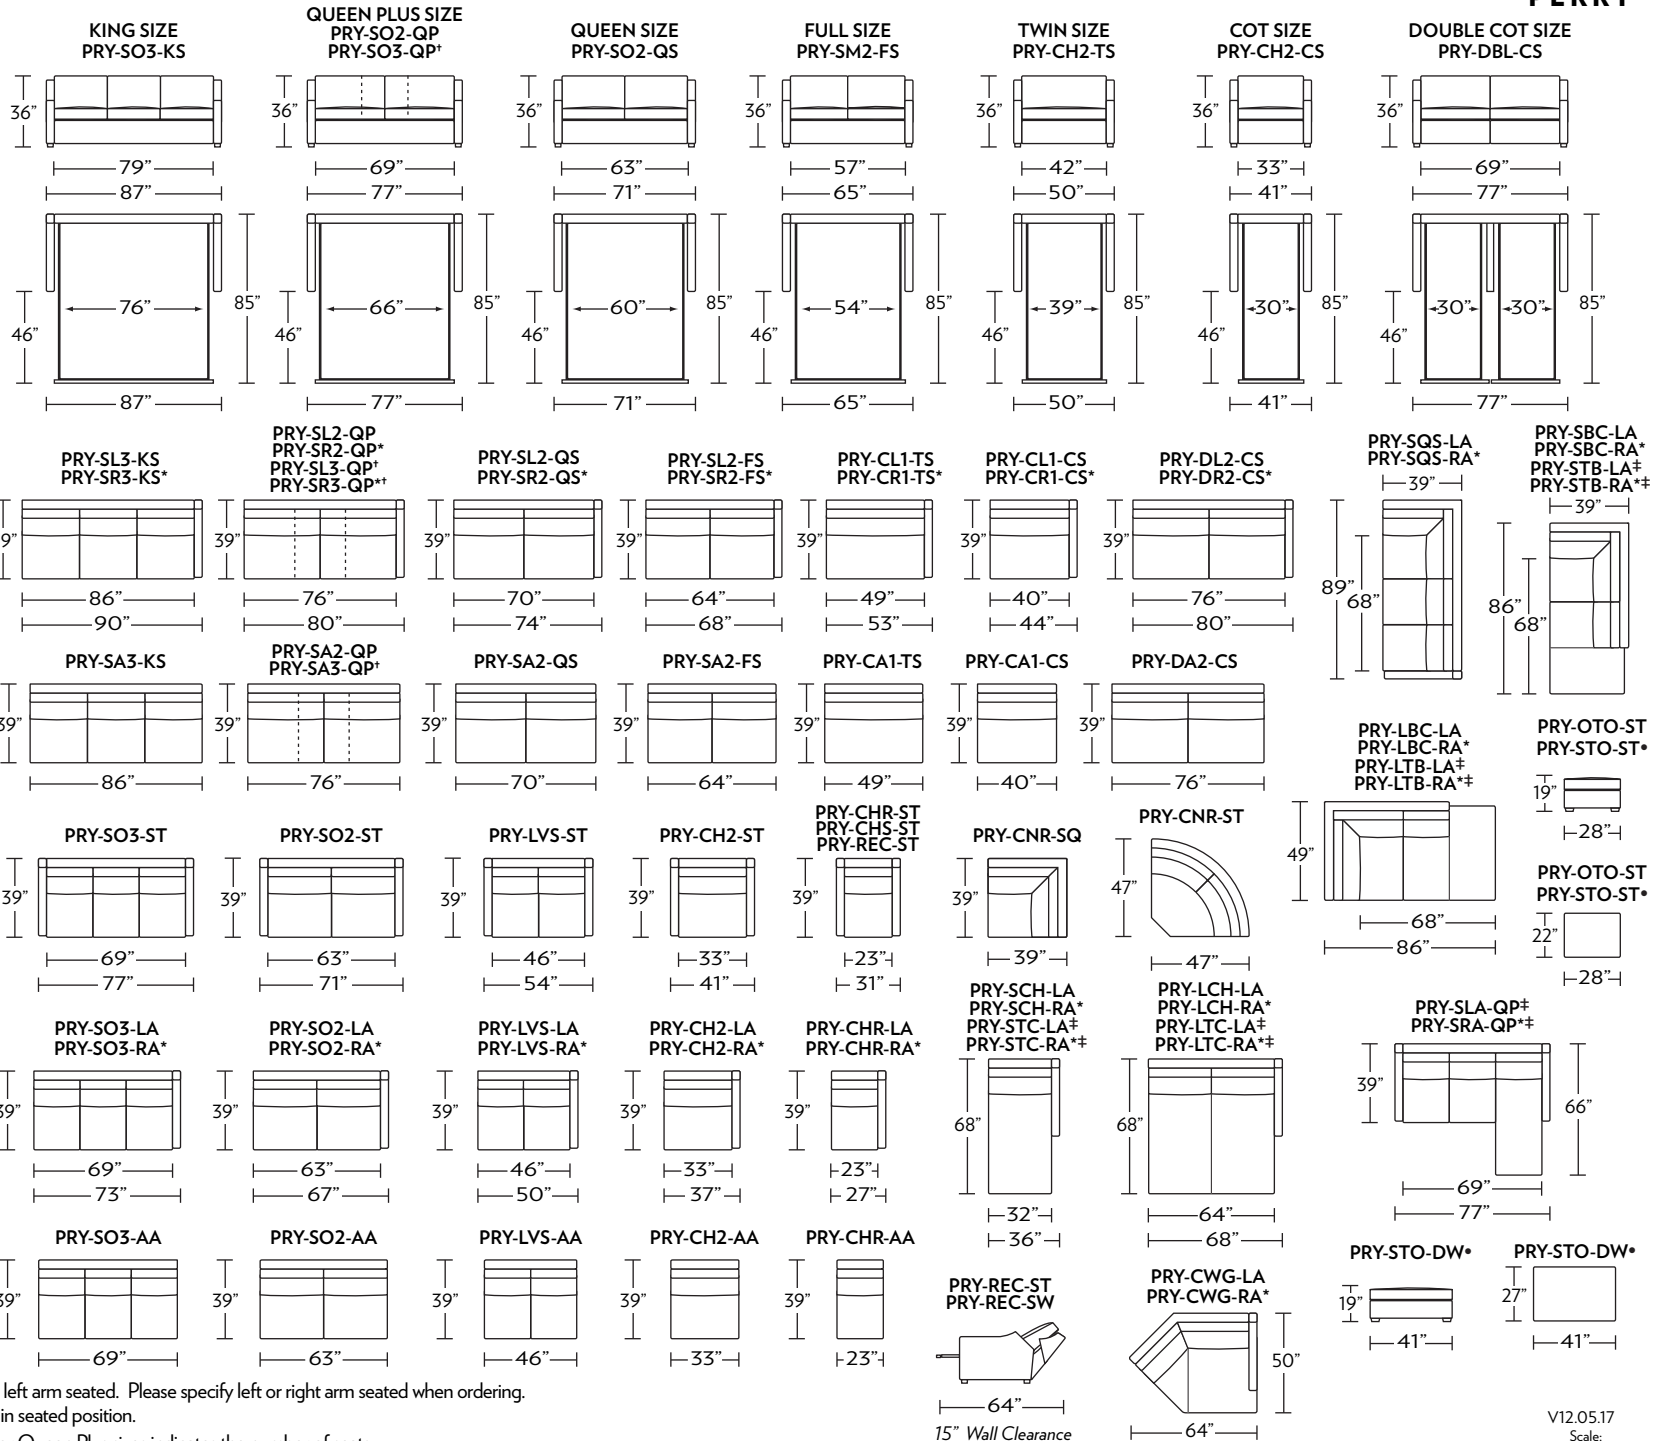

PERRY

Standard Comfort Sleeper®

Features:

- Featuring the patented Tiffany 24/7™ platform sleep system
- Room to stretch out with true 80 inches of bedroom-length sleeping surface
- Ultimate comfort on five inches of plush, high-density foam mattress
- Under-sofa dust covers keeps dust and dirt from ever touching the mattress
- Zero wall clearance
- Quick-ship delivery
- Single-needle top-stitch
- High-density, high-resiliency foam seat cushions
- Loose back and seat cushions
- Lifetime warranty on frame
- 10-year mechanism warranty

Mattress Options:

- Premier with Crypdon™ ticking
- Gel
- Tempur-Pedic®

Options:

- High-density, high-resiliency foam seat cushions encased in down and down back cushions available
- Wood legs available in Acorn, Espresso or Walnut finish
- Nailhead trim available in Antique Brass, Chrome or Pewter finish (arms and deck)

Please use actual leather, fabric, Crypdon®, Sunbrella® and Ultrasuede® swatches when specifying furniture as the colors shown may vary due to the printing process.

* Picture shows left arm seated. Please specify left or right arm seated when ordering.

All orders are in seated position.

† Dotted lines for Queen Plus sizes indicates the number of seats.

All dimensions are approximate and subject to change.

‡ Chaise lifts up to reveal hidden storage space. • Storage

15" Wall Clearance