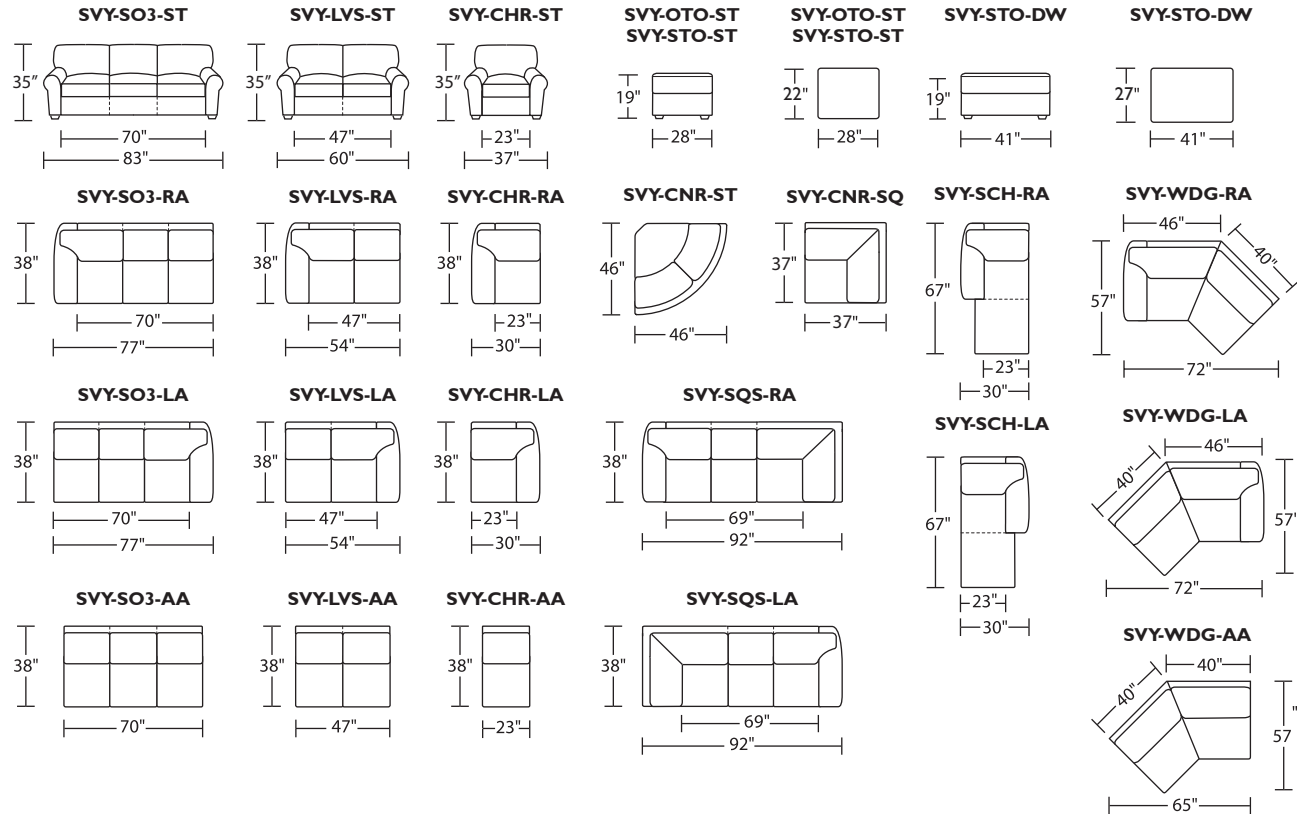

**Suggested Configurations**

\*Note: arm height for this frame is measured at the highest point of the arm.

SVY-LVS-LA  
 SVY-CNR-ST  
 SVY-CHR-AA  
 SVY-LVS-RA

SVY-LVS-RA  
 SVY-CNR-SQ  
 SVY-SO3-LA

SVY-WDG-LA  
 SVY-WDG-RA

**Note:** Dotted line indicates seam on leather and up the roll fabrics.  
 Seams are eliminated with railroaded fabrics.