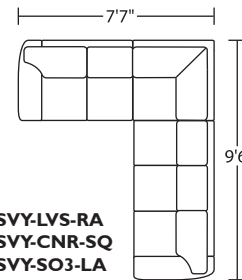

**Suggested Configurations**

\*Note: arm height for this frame is measured at the highest point of the arm.

SVY-LVS-LA  
 SVY-CNR-ST  
 SVY-CHR-AA  
 SVY-LVS-RA

SVY-LVS-RA  
 SVY-CNR-SQ  
 SVY-SO3-LA

SVY-WDG-LA  
 SVY-WDG-RA

**Note:** Dotted line indicates seam on leather and up the roll fabrics.  
 Seams are eliminated with railroaded fabrics.