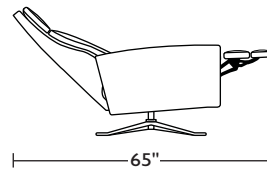

Wall Clearance is 16"

SMO-REC-ST

SMO-REC-ST

SMO-REC-ST

Scale: 1/4 inch = 1 foot
All dimensions are approximate and subject to change.
Specify components from the sitting position.