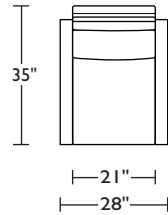

Wall Clearance is 16"

SMO-REC-ST

SMO-REC-ST

SMO-REC-ST

Scale: 1/4 inch = 1 foot
All dimensions are approximate and subject to change.
Specify components from the sitting position.