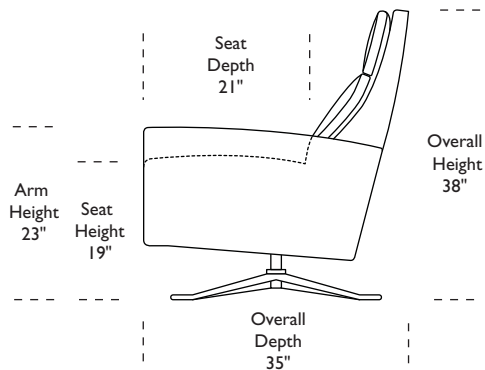

Wall Clearance is 16"

SMO-REC-ST

SMO-REC-ST

SMO-REC-ST

Scale: 1/4 inch = 1 foot
All dimensions are approximate and subject to change.
Specify components from the sitting position.