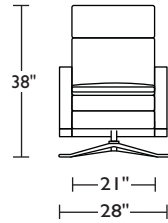

Wall Clearance is 16"

SMO-REC-ST

SMO-REC-ST

SMO-REC-ST

Scale: 1/4 inch = 1 foot
All dimensions are approximate and subject to change.
Specify components from the sitting position.