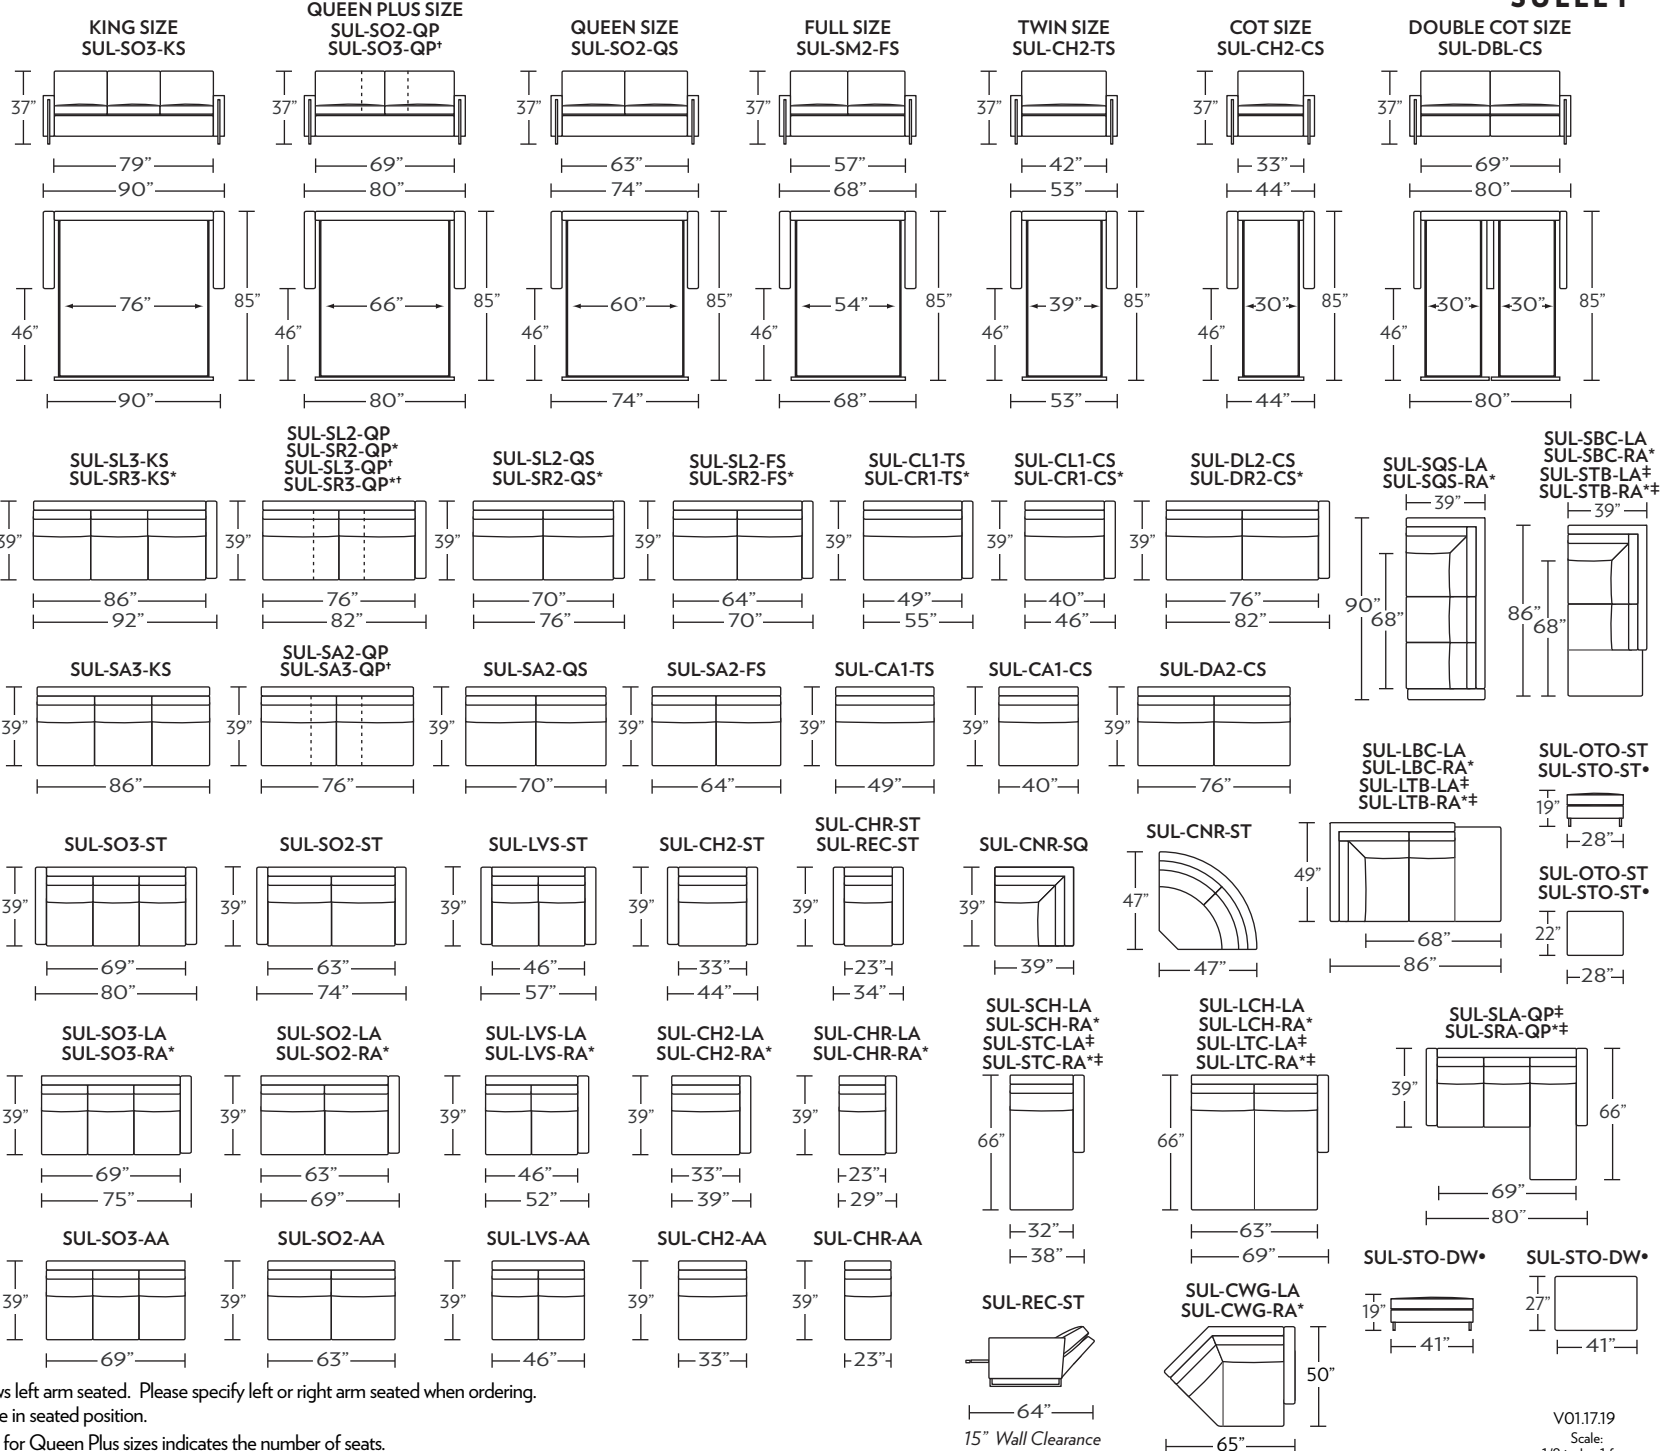

SULLEY

Standard Comfort Sleeper®

Features:

- Featuring the patented Tiffany 24/7™ platform sleep system
- Room to stretch out with true 80 inches of bedroom-length sleeping surface
- Ultimate comfort on four inches of plush, high-density foam mattress
- Zero wall clearance
- Quick-ship delivery
- Double-needle top-stitch
- High-density, high-resiliency foam seat cushions
- Loose back and seat cushions
- Lifetime warranty on frame
- 10-year mechanism warranty
- Brushed stainless steel leg

* Picture shows left arm seated. Please specify left or right arm seated when ordering.

All orders are in seated position.

† Dotted lines for Queen Plus sizes indicates the number of seats.

All dimensions are approximate and subject to change.

* Chaise lifts up to reveal hidden storage space. • Storage