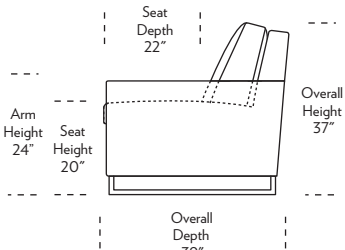

SULLEY

Standard Comfort Sleeper®

Features:

- Featuring the patented Tiffany 24/7™ platform sleep system
- Room to stretch out with true 80 inches of bedroom-length sleeping surface
- Ultimate comfort on four inches of plush, high-density foam mattress
- Zero wall clearance
- Quick-ship delivery
- Double-needle top-stitch
- High-density, high-resiliency foam seat cushions
- Loose back and seat cushions
- Lifetime warranty on frame
- 10-year mechanism warranty
- Brushed stainless steel leg

* Picture shows left arm seated. Please specify left or right arm seated when ordering.

All orders are in seated position.

† Dotted lines for Queen Plus sizes indicates the number of seats.

All dimensions are approximate and subject to change.