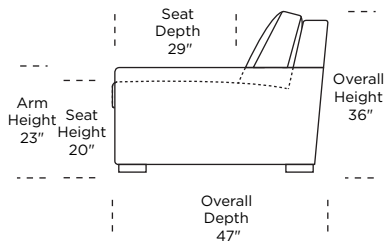

**Standard Comfort Sleeper®**

**Features:**

- Featuring the patented Tiffany 24/7™ platform sleep system
- Room to stretch out with true 80 inches of bedroom-length sleeping surface
- Ultimate comfort on five inches of plush, high-density foam mattress
- Under-sofa dust covers keeps dust and dirt from ever touching the mattress
- Zero wall clearance
- Quick-ship delivery
- High-density, high-resiliency foam seat cushions
- Loose back and seat cushions
- Lifetime warranty on frame
- 10-year mechanism warranty

Please use actual leather, fabric, Crypton®, Sunbrella® and Ultrasuede® swatches when specifying furniture as the colors shown may vary due to the printing process.

\* Picture shows left arm seated. Please specify left or right arm seated when ordering. All orders are in seated position.  
 † Dotted lines for Queen Plus sizes indicates the number of seats.  
 ‡ Chaise lifts up to reveal hidden storage space.