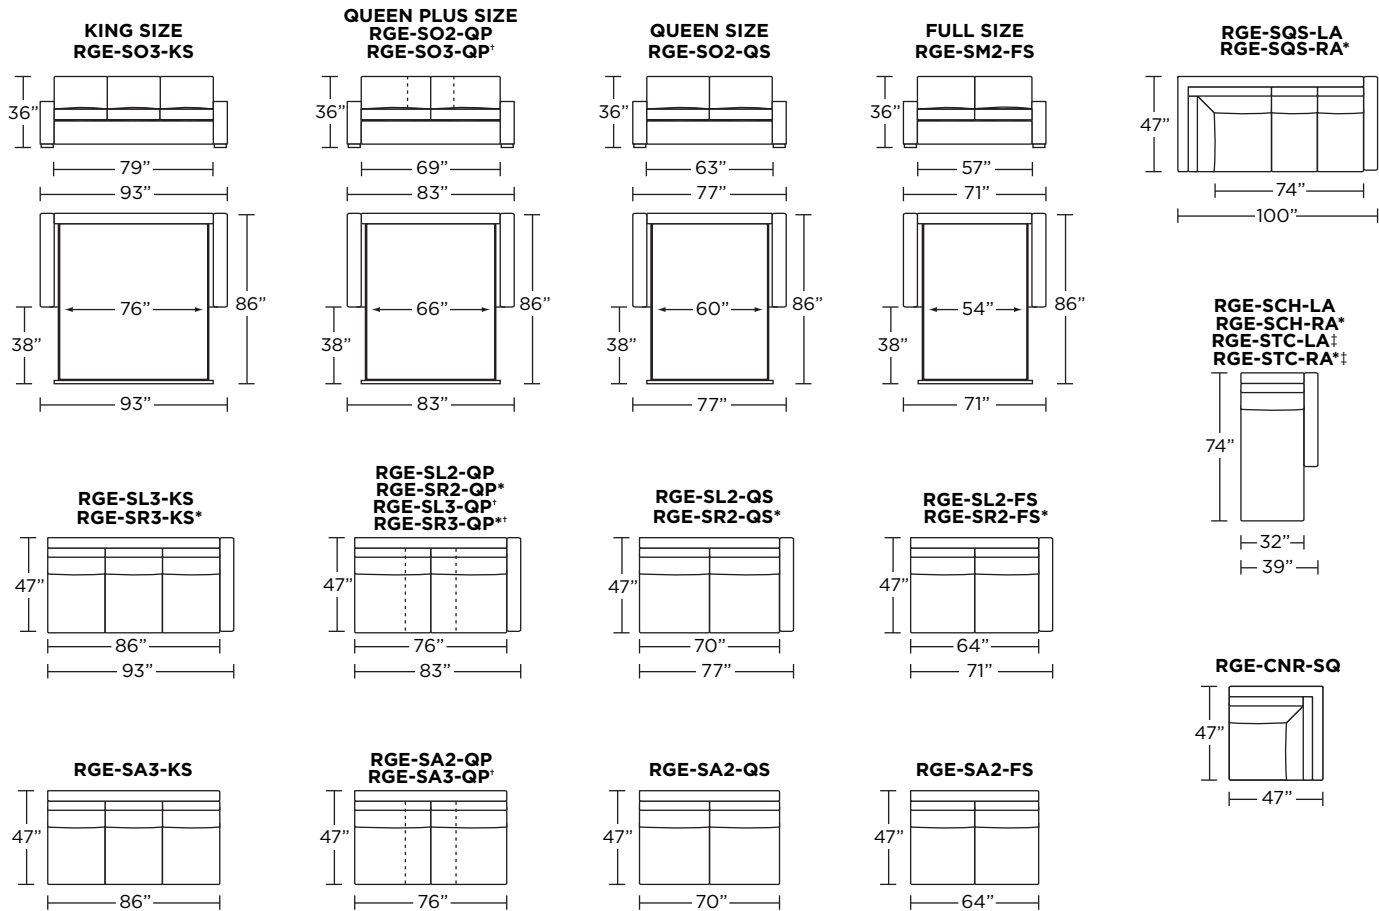

**Standard Comfort Sleeper®**

**Features:**

- Featuring the patented Tiffany 24/7™ platform sleep system
- Room to stretch out with true 80 inches of bedroom-length sleeping surface
- Ultimate comfort on five inches of plush, high-density foam mattress
- Under-sofa dust covers keeps dust and dirt from ever touching the mattress
- Zero wall clearance
- Quick-ship delivery
- High-density, high-resiliency foam seat cushions
- Loose back and seat cushions
- Lifetime warranty on frame
- 10-year mechanism warranty

Please use actual leather, fabric, Crypton®, Sunbrella® and Ultrasuede® swatches when specifying furniture as the colors shown may vary due to the printing process.

\* Picture shows left arm seated. Please specify left or right arm seated when ordering. All orders are in seated position.  
 † Dotted lines for Queen Plus sizes indicates the number of seats.  
 ‡ Chaise lifts up to reveal hidden storage space.