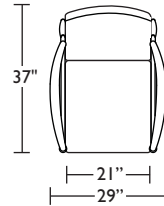

Wall Clearance is 16"

AST-REC-ST

AST-REC-ST

AST-REC-ST

Scale: 1/4 inch = 1 foot
All dimensions are approximate and subject to change.
Specify components from the sitting position.