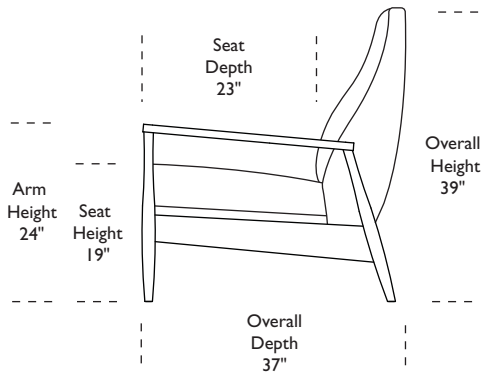

Wall Clearance is 16"

AST-REC-ST

AST-REC-ST

AST-REC-ST

Scale: 1/4 inch = 1 foot
All dimensions are approximate and subject to change.
Specify components from the sitting position.