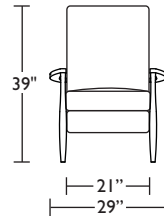

Wall Clearance is 16"

AST-REC-ST

AST-REC-ST

AST-REC-ST

Scale: 1/4 inch = 1 foot
All dimensions are approximate and subject to change.
Specify components from the sitting position.