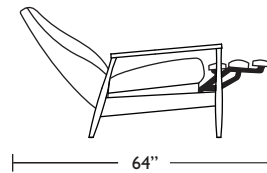

Wall Clearance is 16"

AST-REC-ST

AST-REC-ST

AST-REC-ST

Scale: 1/4 inch = 1 foot
All dimensions are approximate and subject to change.
Specify components from the sitting position.