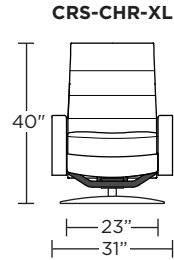

Wall Clearance: ST - 14", LG - 16", XL - 18"

Scale: 1/4 inch = 1 foot
 All dimensions are approximate and subject to change.
 Specify components from the sitting position.