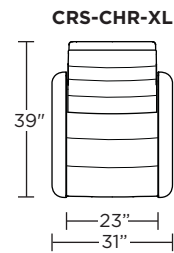

Wall Clearance: ST - 14", LG - 16", XL - 18"

Scale: 1/4 inch = 1 foot
 All dimensions are approximate and subject to change.
 Specify components from the sitting position.