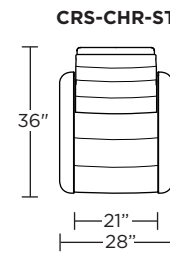

Wall Clearance: ST - 14", LG - 16", XL - 18"

Scale: 1/4 inch = 1 foot
 All dimensions are approximate and subject to change.
 Specify components from the sitting position.