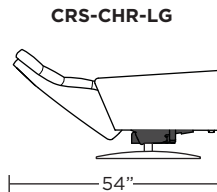

CIRRUS

Standard Features:

- Patented weight balanced mechanism
- Monofilament elastic webbing suspension
- Premium high-density, high-resiliency molded foam seat cushion
- Down encased cushioning
- Channeled back and seat cushion
- Semi-attached back cushion
- Tight seat cushion
- Single-needle top-stitch
- Manual articulating headrest
- Lifetime warranty on frame and suspension
- Quick-ship delivery
- Ten year warranty on mechanism

Wall Clearance: ST - 14", LG - 16", XL - 18"

Scale: 1/4 inch = 1 foot
 All dimensions are approximate and subject to change.
 Specify components from the sitting position.