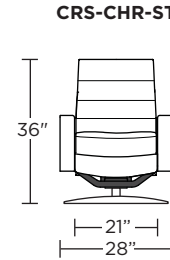

Wall Clearance: ST - 14", LG - 16", XL - 18"

Scale: 1/4 inch = 1 foot
 All dimensions are approximate and subject to change.
 Specify components from the sitting position.