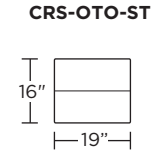

Wall Clearance: ST - 14", LG - 16", XL - 18"

Scale: 1/4 inch = 1 foot
 All dimensions are approximate and subject to change.
 Specify components from the sitting position.