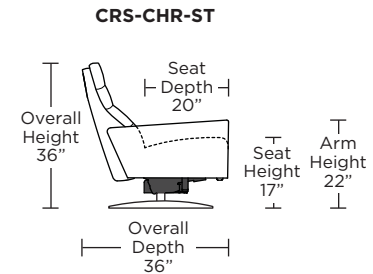

CIRRUS

Standard Features:

- Patented weight balanced mechanism
- Monofilament elastic webbing suspension
- Premium high-density, high-resiliency molded foam seat cushion
- Down encased cushioning
- Channeled back and seat cushion
- Semi-attached back cushion
- Tight seat cushion
- Single-needle top-stitch
- Manual articulating headrest
- Lifetime warranty on frame and suspension
- Quick-ship delivery
- Ten year warranty on mechanism

Wall Clearance: ST - 14", LG - 16", XL - 18"

Scale: 1/4 inch = 1 foot
 All dimensions are approximate and subject to change.
 Specify components from the sitting position.