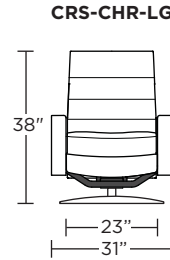

Wall Clearance: ST - 14", LG - 16", XL - 18"

Scale: 1/4 inch = 1 foot
 All dimensions are approximate and subject to change.
 Specify components from the sitting position.