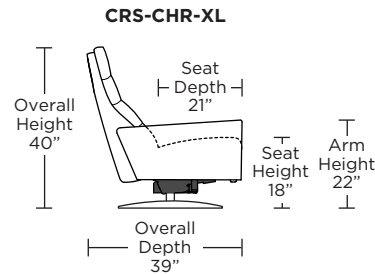

CIRRUS

Standard Features:

- Patented weight balanced mechanism
- Monofilament elastic webbing suspension
- Premium high-density, high-resiliency molded foam seat cushion
- Down encased cushioning
- Channeled back and seat cushion
- Semi-attached back cushion
- Tight seat cushion
- Single-needle top-stitch
- Manual articulating headrest
- Lifetime warranty on frame and suspension
- Quick-ship delivery
- Ten year warranty on mechanism

Wall Clearance: ST - 14", LG - 16", XL - 18"

Scale: 1/4 inch = 1 foot
 All dimensions are approximate and subject to change.
 Specify components from the sitting position.