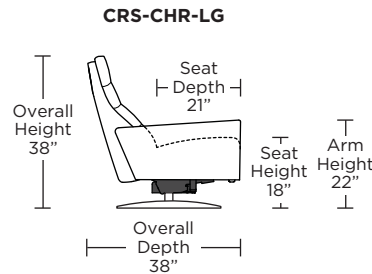

CIRRUS

Standard Features:

- Patented weight balanced mechanism
- Monofilament elastic webbing suspension
- Premium high-density, high-resiliency molded foam seat cushion
- Down encased cushioning
- Channeled back and seat cushion
- Semi-attached back cushion
- Tight seat cushion
- Single-needle top-stitch
- Manual articulating headrest
- Lifetime warranty on frame and suspension
- Quick-ship delivery
- Ten year warranty on mechanism

Wall Clearance: ST - 14", LG - 16", XL - 18"

Scale: 1/4 inch = 1 foot
 All dimensions are approximate and subject to change.
 Specify components from the sitting position.