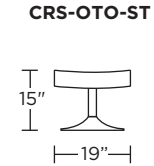

CIRRUS

Standard Features:

- Patented weight balanced mechanism
- Monofilament elastic webbing suspension
- Premium high-density, high-resiliency molded foam seat cushion
- Down encased cushioning
- Channeled back and seat cushion
- Semi-attached back cushion
- Tight seat cushion
- Single-needle top-stitch
- Manual articulating headrest
- Lifetime warranty on frame and suspension
- Quick-ship delivery
- Ten year warranty on mechanism

Wall Clearance: ST - 14", LG - 16", XL - 18"

Scale: 1/4 inch = 1 foot
 All dimensions are approximate and subject to change.
 Specify components from the sitting position.