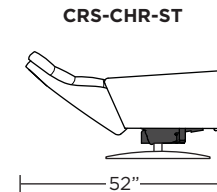

CIRRUS

Standard Features:

- Patented weight balanced mechanism
- Monofilament elastic webbing suspension
- Premium high-density, high-resiliency molded foam seat cushion
- Down encased cushioning
- Channeled back and seat cushion
- Semi-attached back cushion
- Tight seat cushion
- Single-needle top-stitch
- Manual articulating headrest
- Lifetime warranty on frame and suspension
- Quick-ship delivery
- Ten year warranty on mechanism

Wall Clearance: ST - 14", LG - 16", XL - 18"

Scale: 1/4 inch = 1 foot
 All dimensions are approximate and subject to change.
 Specify components from the sitting position.