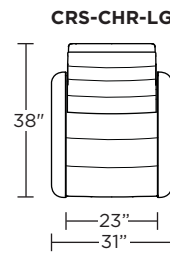

Wall Clearance: ST - 14", LG - 16", XL - 18"

Scale: 1/4 inch = 1 foot
 All dimensions are approximate and subject to change.
 Specify components from the sitting position.