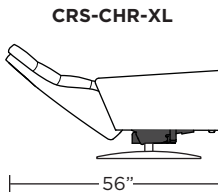

CIRRUS

Standard Features:

- Patented weight balanced mechanism
- Monofilament elastic webbing suspension
- Premium high-density, high-resiliency molded foam seat cushion
- Down encased cushioning
- Channeled back and seat cushion
- Semi-attached back cushion
- Tight seat cushion
- Single-needle top-stitch
- Manual articulating headrest
- Lifetime warranty on frame and suspension
- Quick-ship delivery
- Ten year warranty on mechanism

Wall Clearance: ST - 14", LG - 16", XL - 18"

Scale: 1/4 inch = 1 foot
 All dimensions are approximate and subject to change.
 Specify components from the sitting position.