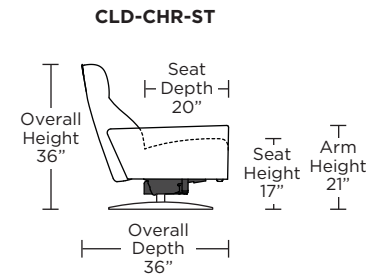

CLOUD

Standard Features:

- Patented weight balanced mechanism
- Monofilament elastic webbing suspension
- Premium high-density, high-resiliency molded foam seat cushion
- Tight back and seat cushion
- Single-needle top-stitch
- Manual articulating headrest
- Lifetime warranty on frame and suspension
- Quick-ship delivery
- Ten year warranty on mechanism

Wall Clearance: ST - 14", LG - 16", XL - 18"

Scale: 1/4 inch = 1 foot
 All dimensions are approximate and subject to change.
 Specify components from the sitting position.