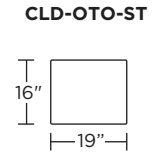

Wall Clearance: ST - 14", LG - 16", XL - 18"

Scale: 1/4 inch = 1 foot
 All dimensions are approximate and subject to change.
 Specify components from the sitting position.