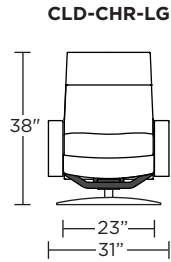

Wall Clearance: ST - 14", LG - 16", XL - 18"

Scale: 1/4 inch = 1 foot
 All dimensions are approximate and subject to change.
 Specify components from the sitting position.