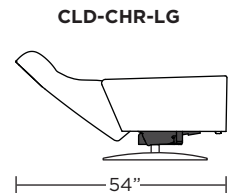

CLOUD

Standard Features:

- Patented weight balanced mechanism
- Monofilament elastic webbing suspension
- Premium high-density, high-resiliency molded foam seat cushion
- Tight back and seat cushion
- Single-needle top-stitch
- Manual articulating headrest
- Lifetime warranty on frame and suspension
- Quick-ship delivery
- Ten year warranty on mechanism

Wall Clearance: ST - 14", LG - 16", XL - 18"

Scale: 1/4 inch = 1 foot
 All dimensions are approximate and subject to change.
 Specify components from the sitting position.