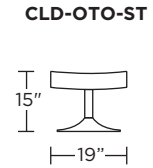

CLOUD

Standard Features:

- Patented weight balanced mechanism
- Monofilament elastic webbing suspension
- Premium high-density, high-resiliency molded foam seat cushion
- Tight back and seat cushion
- Single-needle top-stitch
- Manual articulating headrest
- Lifetime warranty on frame and suspension
- Quick-ship delivery
- Ten year warranty on mechanism

Wall Clearance: ST - 14", LG - 16", XL - 18"

Scale: 1/4 inch = 1 foot
 All dimensions are approximate and subject to change.
 Specify components from the sitting position.