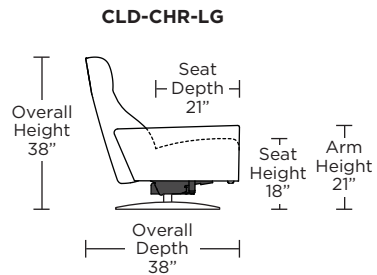

CLOUD

Standard Features:

- Patented weight balanced mechanism
- Monofilament elastic webbing suspension
- Premium high-density, high-resiliency molded foam seat cushion
- Tight back and seat cushion
- Single-needle top-stitch
- Manual articulating headrest
- Lifetime warranty on frame and suspension
- Quick-ship delivery
- Ten year warranty on mechanism

Wall Clearance: ST - 14", LG - 16", XL - 18"

Scale: 1/4 inch = 1 foot
 All dimensions are approximate and subject to change.
 Specify components from the sitting position.