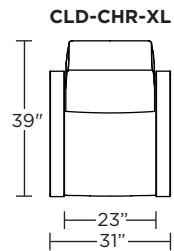

Wall Clearance: ST - 14", LG - 16", XL - 18"

Scale: 1/4 inch = 1 foot
 All dimensions are approximate and subject to change.
 Specify components from the sitting position.