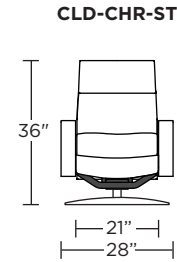

Wall Clearance: ST - 14", LG - 16", XL - 18"

Scale: 1/4 inch = 1 foot
 All dimensions are approximate and subject to change.
 Specify components from the sitting position.