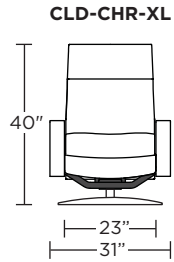

Wall Clearance: ST - 14", LG - 16", XL - 18"

Scale: 1/4 inch = 1 foot
 All dimensions are approximate and subject to change.
 Specify components from the sitting position.