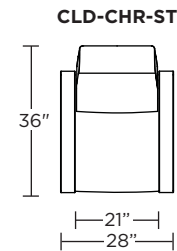

Wall Clearance: ST - 14", LG - 16", XL - 18"

Scale: 1/4 inch = 1 foot
 All dimensions are approximate and subject to change.
 Specify components from the sitting position.