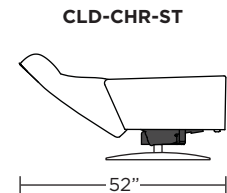

Wall Clearance: ST - 14", LG - 16", XL - 18"

Scale: 1/4 inch = 1 foot
 All dimensions are approximate and subject to change.
 Specify components from the sitting position.