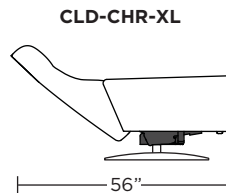

CLOUD

Standard Features:

- Patented weight balanced mechanism
- Monofilament elastic webbing suspension
- Premium high-density, high-resiliency molded foam seat cushion
- Tight back and seat cushion
- Single-needle top-stitch
- Manual articulating headrest
- Lifetime warranty on frame and suspension
- Quick-ship delivery
- Ten year warranty on mechanism

Wall Clearance: ST - 14", LG - 16", XL - 18"

Scale: 1/4 inch = 1 foot
 All dimensions are approximate and subject to change.
 Specify components from the sitting position.