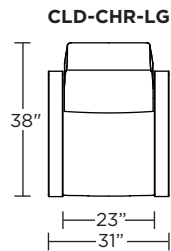

Wall Clearance: ST - 14", LG - 16", XL - 18"

Scale: 1/4 inch = 1 foot
 All dimensions are approximate and subject to change.
 Specify components from the sitting position.