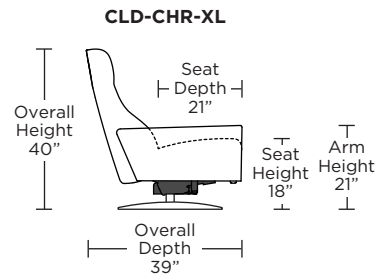

CLOUD

Standard Features:

- Patented weight balanced mechanism
- Monofilament elastic webbing suspension
- Premium high-density, high-resiliency molded foam seat cushion
- Tight back and seat cushion
- Single-needle top-stitch
- Manual articulating headrest
- Lifetime warranty on frame and suspension
- Quick-ship delivery
- Ten year warranty on mechanism

Wall Clearance: ST - 14", LG - 16", XL - 18"

Scale: 1/4 inch = 1 foot
 All dimensions are approximate and subject to change.
 Specify components from the sitting position.