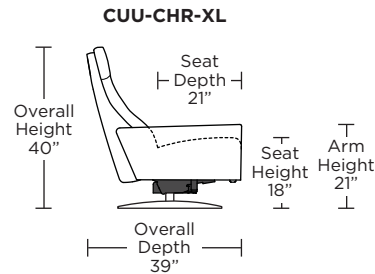

Wall Clearance: ST - 14", LG - 16", XL - 18"

CUU-CHR-XL

CUU-CHR-LG

CUU-CHR-ST

CUU-OTO-ST

CUU-OTO-ST

CUU-CHR-XL

CUU-CHR-LG

CUU-CHR-ST

CUU-CHR-XL

CUU-CHR-LG

CUU-CHR-ST

Scale: 1/4 inch = 1 foot
 All dimensions are approximate and subject to change.
 Specify components from the sitting position.