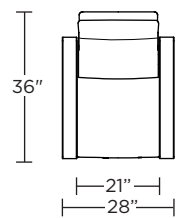

Wall Clearance: ST - 14", LG - 16", XL - 18"

CUU-CHR-XL

CUU-CHR-LG

CUU-CHR-ST

CUU-OTO-ST

CUU-OTO-ST

CUU-CHR-XL

CUU-CHR-LG

CUU-CHR-ST

CUU-CHR-XL

CUU-CHR-LG

CUU-CHR-ST

Scale: 1/4 inch = 1 foot
 All dimensions are approximate and subject to change.
 Specify components from the sitting position.