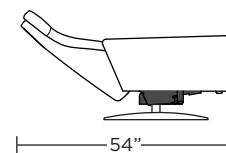

Wall Clearance: ST - 14", LG - 16", XL - 18"

CUU-CHR-XL

CUU-CHR-LG

CUU-CHR-ST

CUU-OTO-ST

CUU-OTO-ST

CUU-CHR-XL

CUU-CHR-LG

CUU-CHR-ST

CUU-CHR-XL

CUU-CHR-LG

CUU-CHR-ST

Scale: 1/4 inch = 1 foot
 All dimensions are approximate and subject to change.
 Specify components from the sitting position.