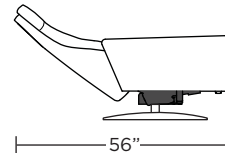

Wall Clearance: ST - 14", LG - 16", XL - 18"

CUU-CHR-XL

CUU-CHR-LG

CUU-CHR-ST

CUU-OTO-ST

CUU-OTO-ST

CUU-CHR-XL

CUU-CHR-LG

CUU-CHR-ST

CUU-CHR-XL

CUU-CHR-LG

CUU-CHR-ST

Scale: 1/4 inch = 1 foot
 All dimensions are approximate and subject to change.
 Specify components from the sitting position.