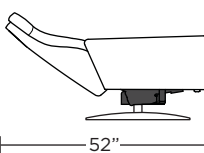

Wall Clearance: ST - 14", LG - 16", XL - 18"

CUU-CHR-XL

CUU-CHR-LG

CUU-CHR-ST

CUU-OTO-ST

CUU-OTO-ST

CUU-CHR-XL

CUU-CHR-LG

CUU-CHR-ST

CUU-CHR-XL

CUU-CHR-LG

CUU-CHR-ST

Scale: 1/4 inch = 1 foot
 All dimensions are approximate and subject to change.
 Specify components from the sitting position.