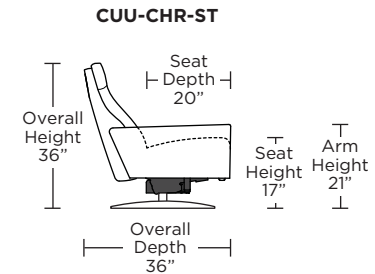

Wall Clearance: ST - 14", LG - 16", XL - 18"

CUU-CHR-XL

CUU-CHR-LG

CUU-CHR-ST

CUU-OTO-ST

CUU-OTO-ST

CUU-CHR-XL

CUU-CHR-LG

CUU-CHR-ST

CUU-CHR-XL

CUU-CHR-LG

CUU-CHR-ST

Scale: 1/4 inch = 1 foot
 All dimensions are approximate and subject to change.
 Specify components from the sitting position.