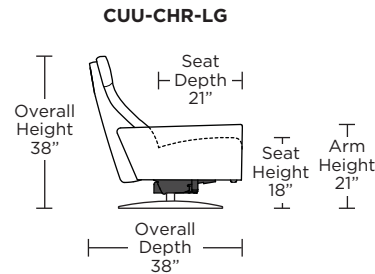

Wall Clearance: ST - 14", LG - 16", XL - 18"

CUU-CHR-XL

CUU-CHR-LG

CUU-CHR-ST

CUU-OTO-ST

CUU-OTO-ST

CUU-CHR-XL

CUU-CHR-LG

CUU-CHR-ST

CUU-CHR-XL

CUU-CHR-LG

CUU-CHR-ST

Scale: 1/4 inch = 1 foot
 All dimensions are approximate and subject to change.
 Specify components from the sitting position.