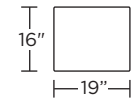

Wall Clearance: ST - 14", LG - 16", XL - 18"

CUU-CHR-XL

CUU-CHR-LG

CUU-CHR-ST

CUU-OTO-ST

CUU-OTO-ST

CUU-CHR-XL

CUU-CHR-LG

CUU-CHR-ST

CUU-CHR-XL

CUU-CHR-LG

CUU-CHR-ST

Scale: 1/4 inch = 1 foot
 All dimensions are approximate and subject to change.
 Specify components from the sitting position.