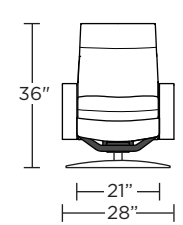

Wall Clearance: ST - 14", LG - 16", XL - 18"

CUU-CHR-XL

CUU-CHR-LG

CUU-CHR-ST

CUU-OTO-ST

CUU-OTO-ST

CUU-CHR-XL

CUU-CHR-LG

CUU-CHR-ST

CUU-CHR-XL

CUU-CHR-LG

CUU-CHR-ST

Scale: 1/4 inch = 1 foot
 All dimensions are approximate and subject to change.
 Specify components from the sitting position.