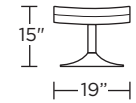

Wall Clearance: ST - 14", LG - 16", XL - 18"

CUU-CHR-XL

CUU-CHR-LG

CUU-CHR-ST

CUU-OTO-ST

CUU-OTO-ST

CUU-CHR-XL

CUU-CHR-LG

CUU-CHR-ST

CUU-CHR-XL

CUU-CHR-LG

CUU-CHR-ST

Scale: 1/4 inch = 1 foot
 All dimensions are approximate and subject to change.
 Specify components from the sitting position.