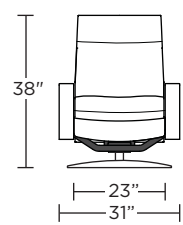

Wall Clearance: ST - 14", LG - 16", XL - 18"

CUU-CHR-XL

CUU-CHR-LG

CUU-CHR-ST

CUU-OTO-ST

CUU-OTO-ST

CUU-CHR-XL

CUU-CHR-LG

CUU-CHR-ST

CUU-CHR-XL

CUU-CHR-LG

CUU-CHR-ST

Scale: 1/4 inch = 1 foot
 All dimensions are approximate and subject to change.
 Specify components from the sitting position.