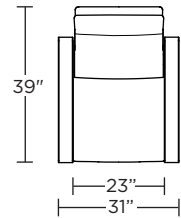

Wall Clearance: ST - 14", LG - 16", XL - 18"

CUU-CHR-XL

CUU-CHR-LG

CUU-CHR-ST

CUU-OTO-ST

CUU-OTO-ST

CUU-CHR-XL

CUU-CHR-LG

CUU-CHR-ST

CUU-CHR-XL

CUU-CHR-LG

CUU-CHR-ST

Scale: 1/4 inch = 1 foot
 All dimensions are approximate and subject to change.
 Specify components from the sitting position.