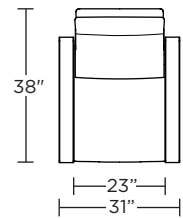

Wall Clearance: ST - 14", LG - 16", XL - 18"

CUU-CHR-XL

CUU-CHR-LG

CUU-CHR-ST

CUU-OTO-ST

CUU-OTO-ST

CUU-CHR-XL

CUU-CHR-LG

CUU-CHR-ST

CUU-CHR-XL

CUU-CHR-LG

CUU-CHR-ST

Scale: 1/4 inch = 1 foot
 All dimensions are approximate and subject to change.
 Specify components from the sitting position.