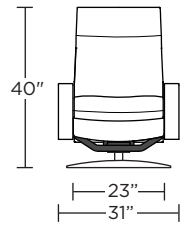

Wall Clearance: ST - 14", LG - 16", XL - 18"

CUU-CHR-XL

CUU-CHR-LG

CUU-CHR-ST

CUU-OTO-ST

CUU-OTO-ST

CUU-CHR-XL

CUU-CHR-LG

CUU-CHR-ST

CUU-CHR-XL

CUU-CHR-LG

CUU-CHR-ST

Scale: 1/4 inch = 1 foot
 All dimensions are approximate and subject to change.
 Specify components from the sitting position.