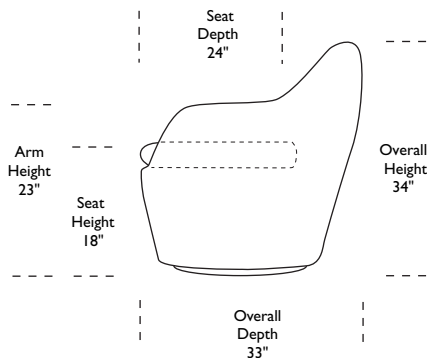

FLZ-CHS-ST

FLZ-CHS-ST

*Please use actual leather, fabric and Ultrasuede® swatches when specifying furniture as the colors shown may vary due to the printing process.*

\*Note: arm height for this frame is measured at the highest point of the curved arm.

Scale: 1/4 inch = 1 foot  
All dimensions are approximate and subject to change.  
Specify components from the sitting position.