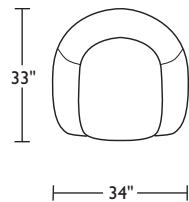

FLZ-CHS-ST

FLZ-CHS-ST

*Please use actual leather, fabric and Ultrasuede® swatches when specifying furniture as the colors shown may vary due to the printing process.*

\*Note: arm height for this frame is measured at the highest point of the curved arm.

Scale: 1/4 inch = 1 foot  
All dimensions are approximate and subject to change.  
Specify components from the sitting position.