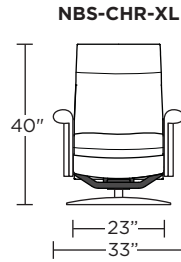

Wall Clearance: ST - 14", LG - 16", XL - 18"

Scale: 1/4 inch = 1 foot
All dimensions are approximate and subject to change.
Specify components from the sitting position.