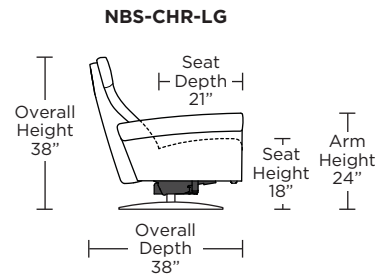

NIMBUS

Standard Features:

- Patented weight balanced mechanism
- Monofilament elastic webbing suspension
- Premium high-density, high-resiliency molded foam seat cushion encased in down
- Down encased cushioning
- Semi-attached back cushion
- Tight seat cushion
- Single-needle top-stitch with thick thread
- Manual articulating headrest
- Lifetime warranty on frame and suspension
- Quick-ship delivery
- Ten year warranty on mechanism

Wall Clearance: ST - 14", LG - 16", XL - 18"

Scale: 1/4 inch = 1 foot
All dimensions are approximate and subject to change.
Specify components from the sitting position.