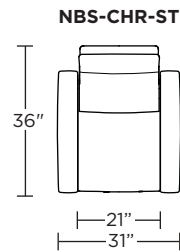

Wall Clearance: ST - 14", LG - 16", XL - 18"

Scale: 1/4 inch = 1 foot
All dimensions are approximate and subject to change.
Specify components from the sitting position.