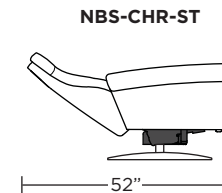

NIMBUS

Standard Features:

- Patented weight balanced mechanism
- Monofilament elastic webbing suspension
- Premium high-density, high-resiliency molded foam seat cushion encased in down
- Down encased cushioning
- Semi-attached back cushion
- Tight seat cushion
- Single-needle top-stitch with thick thread
- Manual articulating headrest
- Lifetime warranty on frame and suspension
- Quick-ship delivery
- Ten year warranty on mechanism

Wall Clearance: ST - 14", LG - 16", XL - 18"

Scale: 1/4 inch = 1 foot
All dimensions are approximate and subject to change.
Specify components from the sitting position.