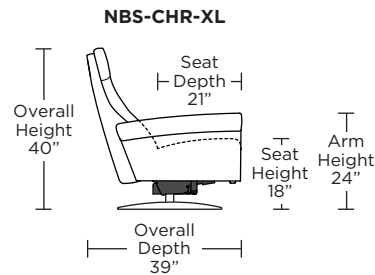

NIMBUS

Standard Features:

- Patented weight balanced mechanism
- Monofilament elastic webbing suspension
- Premium high-density, high-resiliency molded foam seat cushion encased in down
- Down encased cushioning
- Semi-attached back cushion
- Tight seat cushion
- Single-needle top-stitch with thick thread
- Manual articulating headrest
- Lifetime warranty on frame and suspension
- Quick-ship delivery
- Ten year warranty on mechanism

Wall Clearance: ST - 14", LG - 16", XL - 18"

Scale: 1/4 inch = 1 foot
All dimensions are approximate and subject to change.
Specify components from the sitting position.