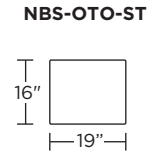

NIMBUS

Standard Features:

- Patented weight balanced mechanism
- Monofilament elastic webbing suspension
- Premium high-density, high-resiliency molded foam seat cushion encased in down
- Down encased cushioning
- Semi-attached back cushion
- Tight seat cushion
- Single-needle top-stitch with thick thread
- Manual articulating headrest
- Lifetime warranty on frame and suspension
- Quick-ship delivery
- Ten year warranty on mechanism

Wall Clearance: ST - 14", LG - 16", XL - 18"

Scale: 1/4 inch = 1 foot
All dimensions are approximate and subject to change.
Specify components from the sitting position.