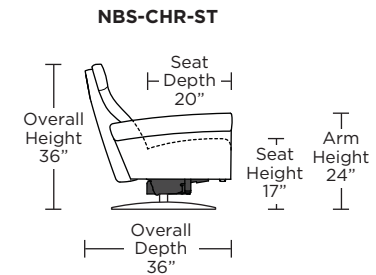

NIMBUS

Standard Features:

- Patented weight balanced mechanism
- Monofilament elastic webbing suspension
- Premium high-density, high-resiliency molded foam seat cushion encased in down
- Down encased cushioning
- Semi-attached back cushion
- Tight seat cushion
- Single-needle top-stitch with thick thread
- Manual articulating headrest
- Lifetime warranty on frame and suspension
- Quick-ship delivery
- Ten year warranty on mechanism

Wall Clearance: ST - 14", LG - 16", XL - 18"

Scale: 1/4 inch = 1 foot
All dimensions are approximate and subject to change.
Specify components from the sitting position.