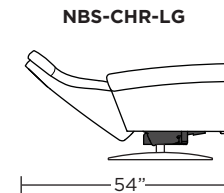

NIMBUS

Standard Features:

- Patented weight balanced mechanism
- Monofilament elastic webbing suspension
- Premium high-density, high-resiliency molded foam seat cushion encased in down
- Down encased cushioning
- Semi-attached back cushion
- Tight seat cushion
- Single-needle top-stitch with thick thread
- Manual articulating headrest
- Lifetime warranty on frame and suspension
- Quick-ship delivery
- Ten year warranty on mechanism

Wall Clearance: ST - 14", LG - 16", XL - 18"

Scale: 1/4 inch = 1 foot
All dimensions are approximate and subject to change.
Specify components from the sitting position.