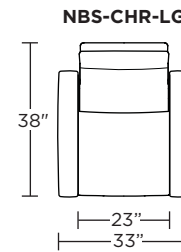

Wall Clearance: ST - 14", LG - 16", XL - 18"

Scale: 1/4 inch = 1 foot
All dimensions are approximate and subject to change.
Specify components from the sitting position.