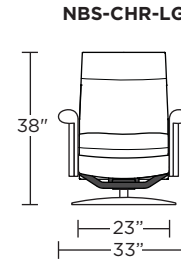

Wall Clearance: ST - 14", LG - 16", XL - 18"

Scale: 1/4 inch = 1 foot
All dimensions are approximate and subject to change.
Specify components from the sitting position.