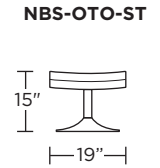

NIMBUS

Standard Features:

- Patented weight balanced mechanism
- Monofilament elastic webbing suspension
- Premium high-density, high-resiliency molded foam seat cushion encased in down
- Down encased cushioning
- Semi-attached back cushion
- Tight seat cushion
- Single-needle top-stitch with thick thread
- Manual articulating headrest
- Lifetime warranty on frame and suspension
- Quick-ship delivery
- Ten year warranty on mechanism

Wall Clearance: ST - 14", LG - 16", XL - 18"

Scale: 1/4 inch = 1 foot
All dimensions are approximate and subject to change.
Specify components from the sitting position.