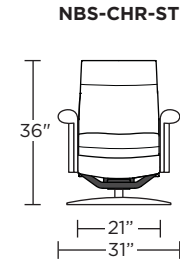

Wall Clearance: ST - 14", LG - 16", XL - 18"

Scale: 1/4 inch = 1 foot
All dimensions are approximate and subject to change.
Specify components from the sitting position.