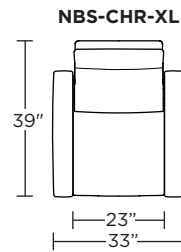

Wall Clearance: ST - 14", LG - 16", XL - 18"

Scale: 1/4 inch = 1 foot
All dimensions are approximate and subject to change.
Specify components from the sitting position.