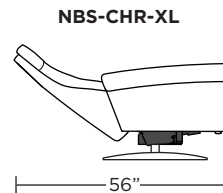

NIMBUS

Standard Features:

- Patented weight balanced mechanism
- Monofilament elastic webbing suspension
- Premium high-density, high-resiliency molded foam seat cushion encased in down
- Down encased cushioning
- Semi-attached back cushion
- Tight seat cushion
- Single-needle top-stitch with thick thread
- Manual articulating headrest
- Lifetime warranty on frame and suspension
- Quick-ship delivery
- Ten year warranty on mechanism

Wall Clearance: ST - 14", LG - 16", XL - 18"

Scale: 1/4 inch = 1 foot
All dimensions are approximate and subject to change.
Specify components from the sitting position.