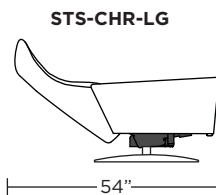

**STRATUS**

**Standard Features:**

- Patented weight balanced mechanism
- Monofilament elastic webbing suspension
- Premium high-density, high-resiliency molded foam seat cushion
- Tight back and seat cushion
- Single-needle top-stitch with thick thread
- Manual articulating headrest
- Lifetime warranty on frame and suspension
- Quick-ship delivery
- Ten year warranty on mechanism

**Wall Clearance: ST - 14", LG - 16", XL - 18"**

Scale: 1/4 inch = 1 foot  
All dimensions are approximate and subject to change.  
Specify components from the sitting position.