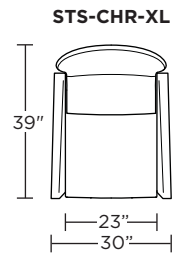

**Wall Clearance: ST - 14", LG - 16", XL - 18"**

Scale: 1/4 inch = 1 foot  
All dimensions are approximate and subject to change.  
Specify components from the sitting position.