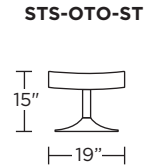

**Wall Clearance: ST - 14", LG - 16", XL - 18"**

Scale: 1/4 inch = 1 foot  
All dimensions are approximate and subject to change.  
Specify components from the sitting position.