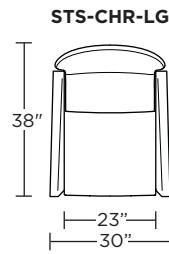

**Wall Clearance: ST - 14", LG - 16", XL - 18"**

Scale: 1/4 inch = 1 foot  
All dimensions are approximate and subject to change.  
Specify components from the sitting position.