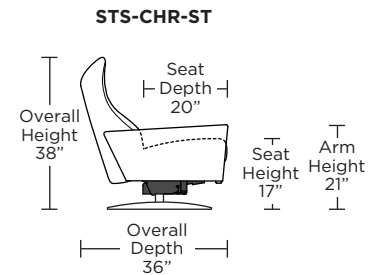

**STRATUS**

**Standard Features:**

- Patented weight balanced mechanism
- Monofilament elastic webbing suspension
- Premium high-density, high-resiliency molded foam seat cushion
- Tight back and seat cushion
- Single-needle top-stitch with thick thread
- Manual articulating headrest
- Lifetime warranty on frame and suspension
- Quick-ship delivery
- Ten year warranty on mechanism

**Wall Clearance: ST - 14", LG - 16", XL - 18"**

Scale: 1/4 inch = 1 foot  
All dimensions are approximate and subject to change.  
Specify components from the sitting position.