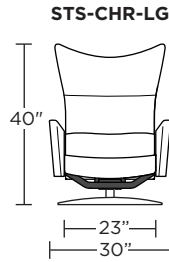

**Wall Clearance: ST - 14", LG - 16", XL - 18"**

Scale: 1/4 inch = 1 foot  
All dimensions are approximate and subject to change.  
Specify components from the sitting position.