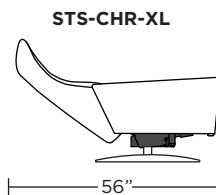

**STRATUS**

**Standard Features:**

- Patented weight balanced mechanism
- Monofilament elastic webbing suspension
- Premium high-density, high-resiliency molded foam seat cushion
- Tight back and seat cushion
- Single-needle top-stitch with thick thread
- Manual articulating headrest
- Lifetime warranty on frame and suspension
- Quick-ship delivery
- Ten year warranty on mechanism

**Wall Clearance: ST - 14", LG - 16", XL - 18"**

Scale: 1/4 inch = 1 foot  
All dimensions are approximate and subject to change.  
Specify components from the sitting position.