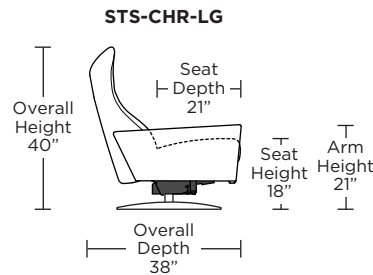

**STRATUS**

**Standard Features:**

- Patented weight balanced mechanism
- Monofilament elastic webbing suspension
- Premium high-density, high-resiliency molded foam seat cushion
- Tight back and seat cushion
- Single-needle top-stitch with thick thread
- Manual articulating headrest
- Lifetime warranty on frame and suspension
- Quick-ship delivery
- Ten year warranty on mechanism

**Wall Clearance: ST - 14", LG - 16", XL - 18"**

Scale: 1/4 inch = 1 foot  
All dimensions are approximate and subject to change.  
Specify components from the sitting position.