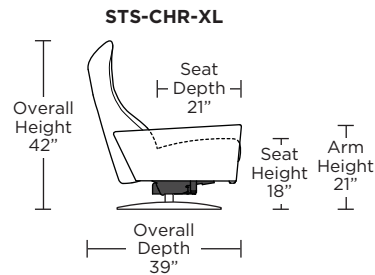

**STRATUS**

**Standard Features:**

- Patented weight balanced mechanism
- Monofilament elastic webbing suspension
- Premium high-density, high-resiliency molded foam seat cushion
- Tight back and seat cushion
- Single-needle top-stitch with thick thread
- Manual articulating headrest
- Lifetime warranty on frame and suspension
- Quick-ship delivery
- Ten year warranty on mechanism

**Wall Clearance: ST - 14", LG - 16", XL - 18"**

Scale: 1/4 inch = 1 foot  
All dimensions are approximate and subject to change.  
Specify components from the sitting position.