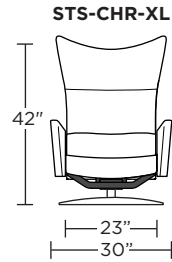

**Wall Clearance: ST - 14", LG - 16", XL - 18"**

Scale: 1/4 inch = 1 foot  
All dimensions are approximate and subject to change.  
Specify components from the sitting position.