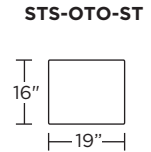

**Wall Clearance: ST - 14", LG - 16", XL - 18"**

Scale: 1/4 inch = 1 foot  
All dimensions are approximate and subject to change.  
Specify components from the sitting position.