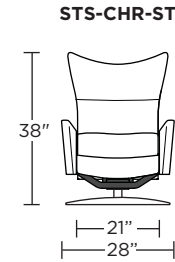

**Wall Clearance: ST - 14", LG - 16", XL - 18"**

Scale: 1/4 inch = 1 foot  
All dimensions are approximate and subject to change.  
Specify components from the sitting position.