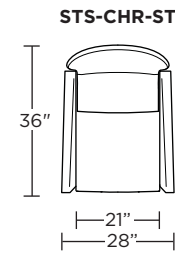

**Wall Clearance: ST - 14", LG - 16", XL - 18"**

Scale: 1/4 inch = 1 foot  
All dimensions are approximate and subject to change.  
Specify components from the sitting position.