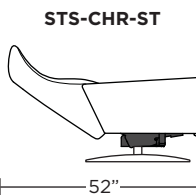

**STRATUS**

**Standard Features:**

- Patented weight balanced mechanism
- Monofilament elastic webbing suspension
- Premium high-density, high-resiliency molded foam seat cushion
- Tight back and seat cushion
- Single-needle top-stitch with thick thread
- Manual articulating headrest
- Lifetime warranty on frame and suspension
- Quick-ship delivery
- Ten year warranty on mechanism

**Wall Clearance: ST - 14", LG - 16", XL - 18"**

Scale: 1/4 inch = 1 foot  
All dimensions are approximate and subject to change.  
Specify components from the sitting position.