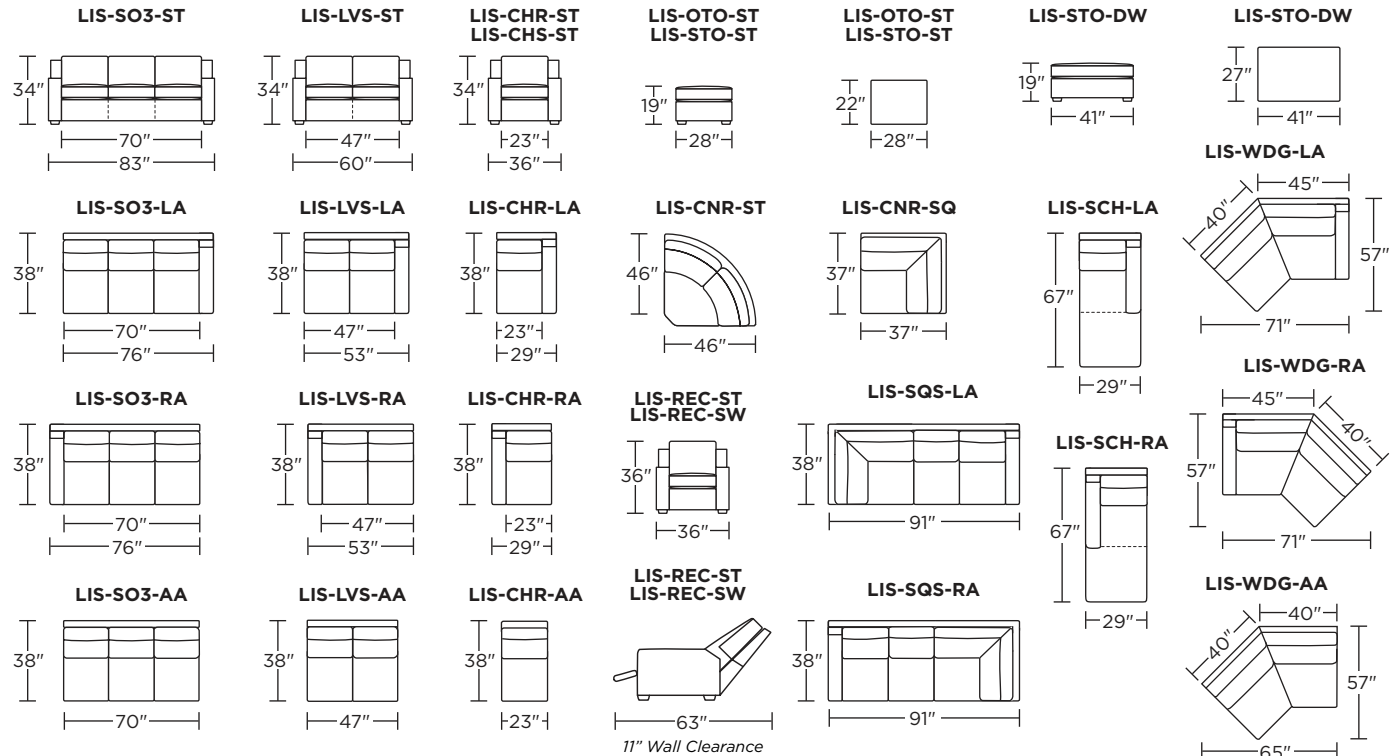

Please use actual leather, fabric, Crypton®, Sunbrella® and Ultrasuede® swatches when specifying furniture as the colors shown may vary due to the printing process.

Suggested Configurations

Note: Dotted line indicates seam on leather, Ultrasuede® and up the roll fabrics. Seams are eliminated with railroaded fabrics.

Scale: 1/8 inch = 1 foot
All dimensions are approximate and subject to change.
Specify components from the sitting position.