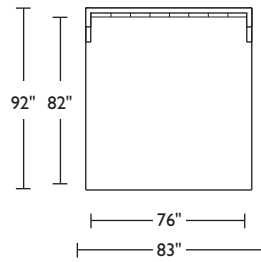

SHAW BED by GOODMAN CHARLTON

Standard Features:

- Single-needle top stitching
- Quick ship delivery
- Lifetime warranty on frame & suspension

Options:

Wood legs available in acorn, espresso or walnut

SHA-BED-KG

SHA-BED-CK

SHA-BED-QN

SHA-BED-FL

SHA-BED-KT

SHA-BED-CT

SHA-BED-QT

SHA-BED-FT

Scale: 1/8 inch = 1 foot
All dimensions are approximate and subject to change.
Specify components from the sitting position.