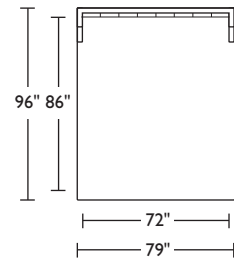

SHA-BED-CK

SHA-BED-QN

SHA-BED-FL

SHA-BED-KT

SHA-BED-CT

SHA-BED-QT

SHA-BED-FT

Scale: 1/8 inch = 1 foot
All dimensions are approximate and subject to change.
Specify components from the sitting position.