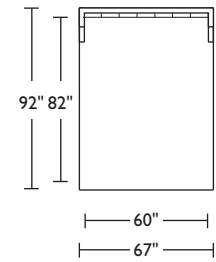

SHA-BED-CK

SHA-BED-QN

SHA-BED-FL

SHA-BED-KT

SHA-BED-CT

SHA-BED-QT

SHA-BED-FT

Scale: 1/8 inch = 1 foot
All dimensions are approximate and subject to change.
Specify components from the sitting position.