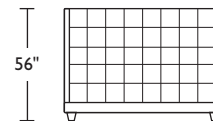

SHA-BED-CK

SHA-BED-QN

SHA-BED-FL

SHA-BED-KT

SHA-BED-CT

SHA-BED-QT

SHA-BED-FT

Scale: 1/8 inch = 1 foot
All dimensions are approximate and subject to change.
Specify components from the sitting position.