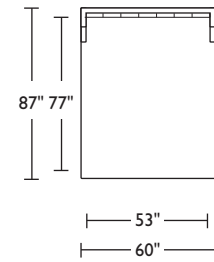

SHA-BED-CK

SHA-BED-QN

SHA-BED-FL

SHA-BED-KT

SHA-BED-CT

SHA-BED-QT

SHA-BED-FT

Scale: 1/8 inch = 1 foot
All dimensions are approximate and subject to change.
Specify components from the sitting position.