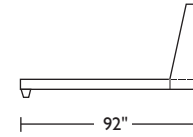

SHA-BED-CK

SHA-BED-QN

SHA-BED-FL

SHA-BED-KT

SHA-BED-CT

SHA-BED-QT

SHA-BED-FT

Scale: 1/8 inch = 1 foot
All dimensions are approximate and subject to change.
Specify components from the sitting position.