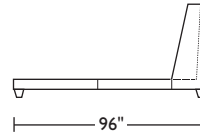

SHA-BED-CK

SHA-BED-QN

SHA-BED-FL

SHA-BED-KT

SHA-BED-CT

SHA-BED-QT

SHA-BED-FT

Scale: 1/8 inch = 1 foot
All dimensions are approximate and subject to change.
Specify components from the sitting position.