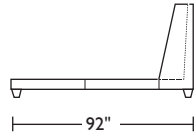

SHA-BED-CK

SHA-BED-QN

SHA-BED-FL

SHA-BED-KT

SHA-BED-CT

SHA-BED-QT

SHA-BED-FT

Scale: 1/8 inch = 1 foot
All dimensions are approximate and subject to change.
Specify components from the sitting position.