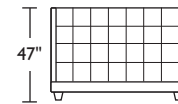

SHA-BED-CK

SHA-BED-QN

SHA-BED-FL

SHA-BED-KT

SHA-BED-CT

SHA-BED-QT

SHA-BED-FT

Scale: 1/8 inch = 1 foot
All dimensions are approximate and subject to change.
Specify components from the sitting position.