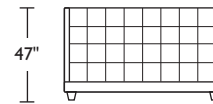

SHA-BED-CK

SHA-BED-QN

SHA-BED-FL

SHA-BED-KT

SHA-BED-CT

SHA-BED-QT

SHA-BED-FT

Scale: 1/8 inch = 1 foot
All dimensions are approximate and subject to change.
Specify components from the sitting position.