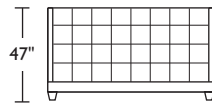

SHAW BED by GOODMAN CHARLTON

Standard Features:

- Single-needle top stitching
- Quick ship delivery
- Lifetime warranty on frame & suspension

Options:

Wood legs available in acorn, espresso or walnut

SHA-BED-KG

SHA-BED-CK

SHA-BED-QN

SHA-BED-FL

SHA-BED-KT

SHA-BED-CT

SHA-BED-QT

SHA-BED-FT

Scale: 1/8 inch = 1 foot
All dimensions are approximate and subject to change.
Specify components from the sitting position.