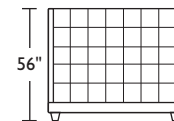

SHA-BED-CK

SHA-BED-QN

SHA-BED-FL

SHA-BED-KT

SHA-BED-CT

SHA-BED-QT

SHA-BED-FT

Scale: 1/8 inch = 1 foot
All dimensions are approximate and subject to change.
Specify components from the sitting position.