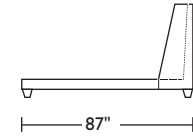

SHA-BED-CK

SHA-BED-QN

SHA-BED-FL

SHA-BED-KT

SHA-BED-CT

SHA-BED-QT

SHA-BED-FT

Scale: 1/8 inch = 1 foot
All dimensions are approximate and subject to change.
Specify components from the sitting position.