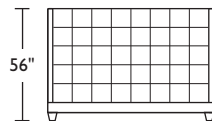

SHA-BED-CK

SHA-BED-QN

SHA-BED-FL

SHA-BED-KT

SHA-BED-CT

SHA-BED-QT

SHA-BED-FT

Scale: 1/8 inch = 1 foot
All dimensions are approximate and subject to change.
Specify components from the sitting position.