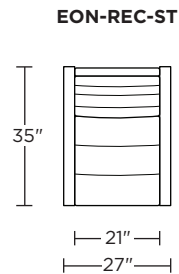

Please use actual leather, fabric, Crypton®, Sunbrella® and Ultrasuede® swatches when specifying furniture as the colors shown may vary due to the printing process.

Wall Clearance is 16"

Scale: 1/4 inch = 1 foot
All dimensions are approximate and subject to change.
Specify components from the sitting position.