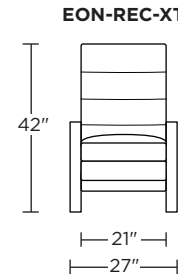

Please use actual leather, fabric, Crypton®, Sunbrella® and Ultrasuede® swatches when specifying furniture as the colors shown may vary due to the printing process.

Wall Clearance is 16"

Scale: 1/4 inch = 1 foot
All dimensions are approximate and subject to change.
Specify components from the sitting position.