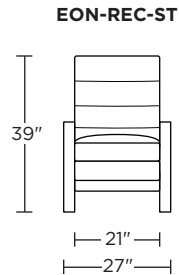

Please use actual leather, fabric, Crypton®, Sunbrella® and Ultrasuede® swatches when specifying furniture as the colors shown may vary due to the printing process.

Wall Clearance is 16"

Scale: 1/4 inch = 1 foot
All dimensions are approximate and subject to change.
Specify components from the sitting position.