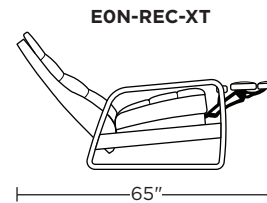

Please use actual leather, fabric, Crypton®, Sunbrella® and Ultrasuede® swatches when specifying furniture as the colors shown may vary due to the printing process.

Wall Clearance is 16"

Scale: 1/4 inch = 1 foot
All dimensions are approximate and subject to change.
Specify components from the sitting position.