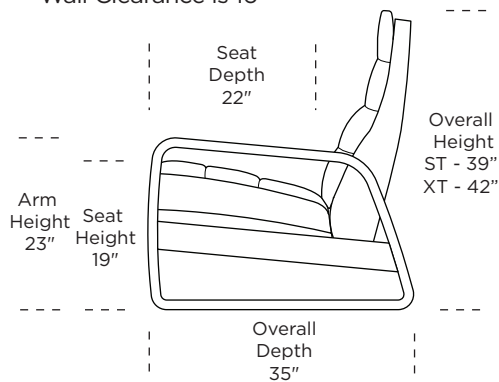

Please use actual leather, fabric, Crypton®, Sunbrella® and Ultrasuede® swatches when specifying furniture as the colors shown may vary due to the printing process.

Wall Clearance is 16"

Scale: 1/4 inch = 1 foot
All dimensions are approximate and subject to change.
Specify components from the sitting position.