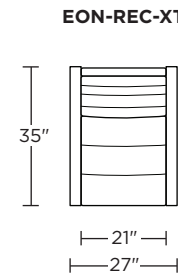

Please use actual leather, fabric, Crypton®, Sunbrella® and Ultrasuede® swatches when specifying furniture as the colors shown may vary due to the printing process.

Wall Clearance is 16"

Scale: 1/4 inch = 1 foot
All dimensions are approximate and subject to change.
Specify components from the sitting position.