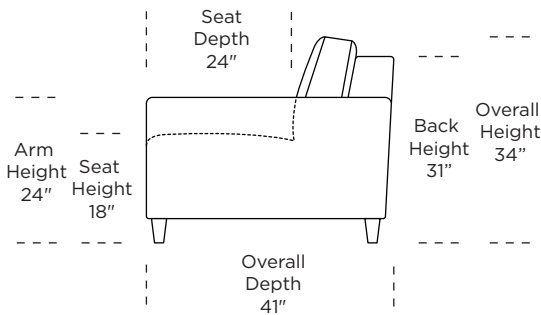

Options:

Wood legs in Acorn, Espresso or Walnut finish

Mattress:

Four inches of high-density, high-resiliency foam

Leg height is 4"

Please use actual leather, fabric, Crypton®, Sunbrella® and Ultrasuede® swatches when specifying furniture as the colors shown may vary due to the printing process.

Scale: 1/8 inch = 1 foot
All dimensions are approximate and subject to change.
Specify components from the sitting position.