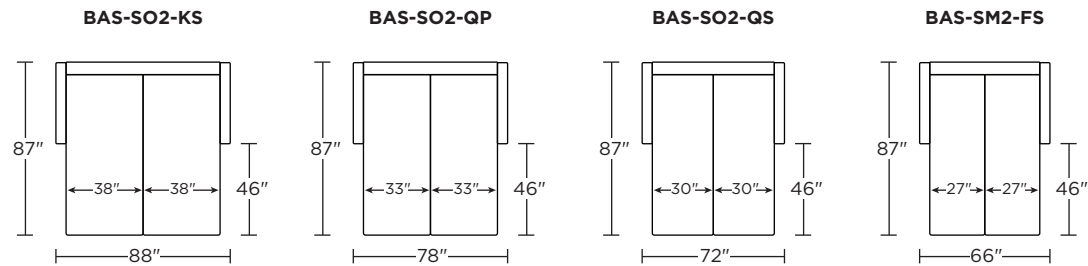

Options:

Wood legs in Acorn, Espresso or Walnut finish

Mattress:

Four inches of high-density, high-resiliency foam

Leg height is 4"

Please use actual leather, fabric, Crypton®, Sunbrella® and Ultrasuede® swatches when specifying furniture as the colors shown may vary due to the printing process.

Scale: 1/8 inch = 1 foot
All dimensions are approximate and subject to change.
Specify components from the sitting position.