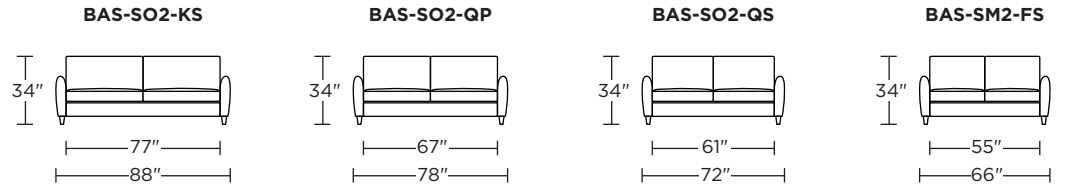

Options:

Wood legs in Acorn, Espresso or Walnut finish

Mattress:

Four inches of high-density, high-resiliency foam

Leg height is 4"

Please use actual leather, fabric, Crypton®, Sunbrella® and Ultrasuede® swatches when specifying furniture as the colors shown may vary due to the printing process.

Scale: 1/8 inch = 1 foot
All dimensions are approximate and subject to change.
Specify components from the sitting position.