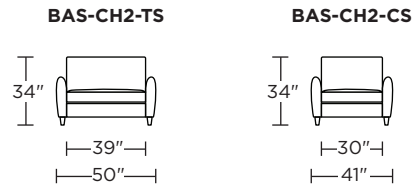

Options:

Wood legs in Acorn, Espresso or Walnut finish

Mattress:

Four inches of high-density, high-resiliency foam

Leg height is 4"

Please use actual leather, fabric, Crypton®, Sunbrella® and Ultrasuede® swatches when specifying furniture as the colors shown may vary due to the printing process.

Scale: 1/8 inch = 1 foot
All dimensions are approximate and subject to change.
Specify components from the sitting position.