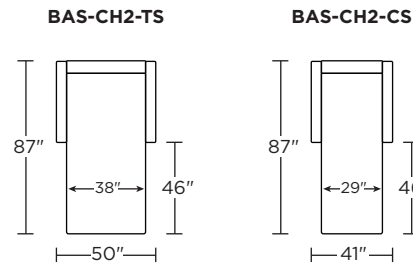

Options:

Wood legs in Acorn, Espresso or Walnut finish

Mattress:

Four inches of high-density, high-resiliency foam

Leg height is 4"

Please use actual leather, fabric, Crypton®, Sunbrella® and Ultrasuede® swatches when specifying furniture as the colors shown may vary due to the printing process.

Scale: 1/8 inch = 1 foot
All dimensions are approximate and subject to change.
Specify components from the sitting position.