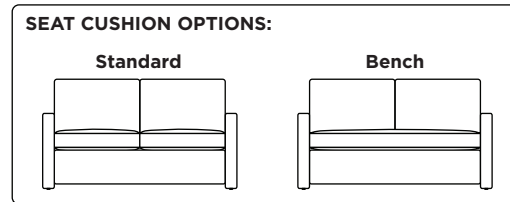

Standard Comfort Sleeper®

Features:

- Featuring the patented Tiffany 24/7™ platform sleep system
- Room to stretch out with true 80 inches of bedroom-length sleeping surface
- Ultimate comfort on five inches of plush, high-density foam mattress
- Under-sofa dust covers keeps dust and dirt from ever touching the mattress
- Zero wall clearance
- Quick-ship delivery
- Single-needle top-stitch
- Double-needle top-stitch detail on arm
- High-density, high-resiliency foam seat cushions
- Loose back and seat cushions
- Limited lifetime warranty on frame
- 10-year mechanism warranty

Leg height is 1/4"

Please use actual leather, fabric, Crypton®, Sunbrella® and Ultrasuede® swatches when specifying furniture as the colors shown may vary due to the printing process.

Note: Seat depth includes cushion overhang which may be up to 1"

* Picture shows left arm seated. Please specify left or right arm seated when ordering.

All orders are in seated position.

† Dotted lines for Queen Plus sizes indicates the number of seats.

All dimensions are approximate and subject to change.