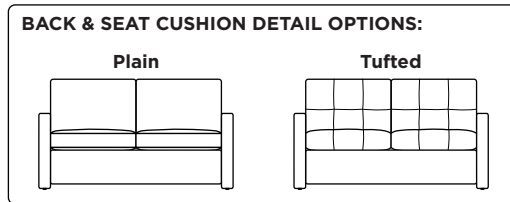

Standard Comfort Sleeper®

Features:

- Featuring the patented Tiffany 24/7™ platform sleep system
- Room to stretch out with true 80 inches of bedroom-length sleeping surface
- Ultimate comfort on five inches of plush, high-density foam mattress
- Under-sofa dust covers keeps dust and dirt from ever touching the mattress
- Zero wall clearance
- Quick-ship delivery
- Single-needle top-stitch
- Double-needle top-stitch detail on arm
- High-density, high-resiliency foam seat cushions
- Loose back and seat cushions
- Limited lifetime warranty on frame
- 10-year mechanism warranty

Mattress Options:

- HiPerform with Crypton® ticking
- Cooling Gel
- Tempur-Pedic®

Options:

- High-density, high-resiliency foam seat cushions encased in down and down back cushions available
- Bench seat cushion
- Tufted back and seat cushion decorative detail
- Ottomans available with casters

Leg height is 1/4"

Please use actual leather, fabric, Crypton®, Sunbrella® and Ultrasuede® swatches when specifying furniture as the colors shown may vary due to the printing process.

Note: Seat depth includes cushion overhang which may be up to 1"

* Picture shows left arm seated. Please specify left or right arm seated when ordering.

All orders are in seated position.

† Dotted lines for Queen Plus sizes indicates the number of seats.

All dimensions are approximate and subject to change.