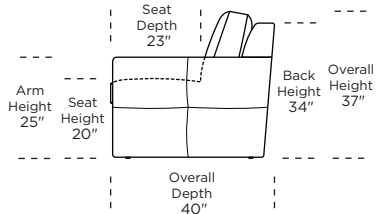

Standard Comfort Sleeper®

Features:

- Featuring the patented Tiffany 24/7™ platform sleep system
- Room to stretch out with true 80 inches of bedroom-length sleeping surface
- Ultimate comfort on five inches of plush, high-density foam mattress
- Under-sofa dust covers keeps dust and dirt from ever touching the mattress
- Zero wall clearance
- Quick-ship delivery
- Single-needle top-stitch
- Double-needle top-stitch detail on arm
- High-density, high-resiliency foam seat cushions
- Loose back and seat cushions
- Limited lifetime warranty on frame
- 10-year mechanism warranty

Leg height is 1/4"

Please use actual leather, fabric, Crypton®, Sunbrella® and Ultrasuede® swatches when specifying furniture as the colors shown may vary due to the printing process.

Note: Seat depth includes cushion overhang which may be up to 1"

* Picture shows left arm seated. Please specify left or right arm seated when ordering.

All orders are in seated position.

† Dotted lines for Queen Plus sizes indicates the number of seats.

All dimensions are approximate and subject to change.