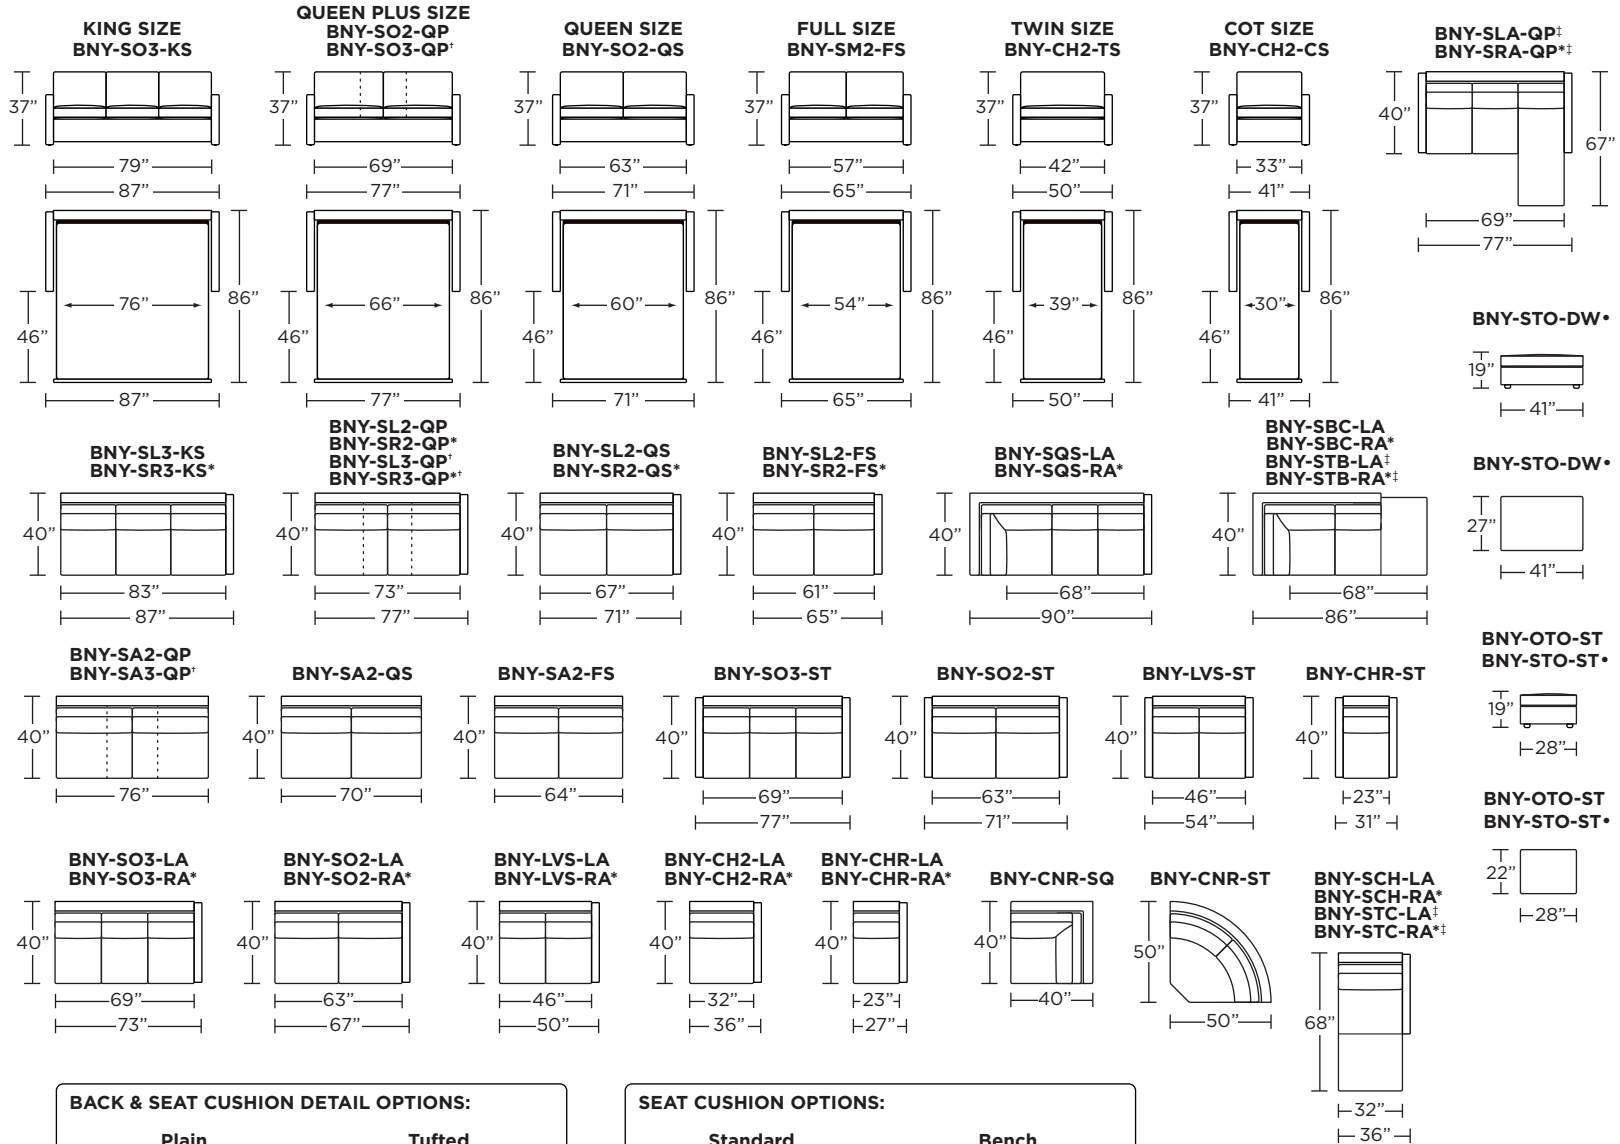

Standard Comfort Sleeper®

Features:

- Featuring the patented Tiffany 24/7™ platform sleep system
- Room to stretch out with true 80 inches of bedroom-length sleeping surface
- Ultimate comfort on five inches of plush, high-density foam mattress
- Under-sofa dust covers keeps dust and dirt from ever touching the mattress
- Zero wall clearance
- Quick-ship delivery
- Single-needle top-stitch
- Double-needle top-stitch detail on arm
- High-density, high-resiliency foam seat cushions
- Loose back and seat cushions
- Limited lifetime warranty on frame
- 10-year mechanism warranty

Leg height is 1/4"

Please use actual leather, fabric, Crypton®, Sunbrella® and Ultrasuede® swatches when specifying furniture as the colors shown may vary due to the printing process.

Note: Seat depth includes cushion overhang which may be up to 1"

* Picture shows left arm seated. Please specify left or right arm seated when ordering.

All orders are in seated position.

† Dotted lines for Queen Plus sizes indicates the number of seats.

All dimensions are approximate and subject to change.