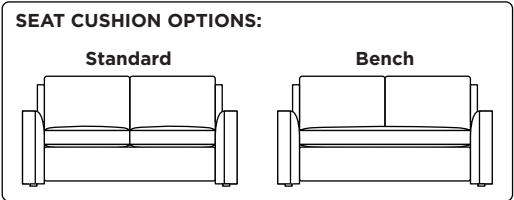

CLARA

CAA-STO-DW•

CAA-STO-DW•

**CAA-OTO-ST
CAA-STO-ST•**

**CAA-OTO-ST
CAA-STO-ST•**