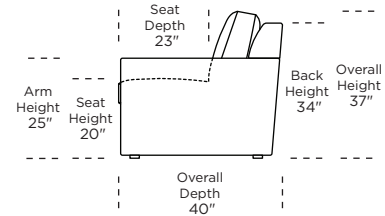

**Standard Comfort Sleeper®**

**Features:**

- Featuring the patented Tiffany 24/7™ platform sleep system
- Room to stretch out with true 80 inches of bedroom-length sleeping surface
- Ultimate comfort on five inches of plush, high-density foam mattress
- Under-sofa dust covers keeps dust and dirt from ever touching the mattress
- Zero wall clearance
- Quick-ship delivery
- Single-needle top-stitch
- High-density, high-resiliency foam seat cushions
- Loose back and seat cushions
- Limited lifetime warranty on frame
- 10-year mechanism warranty

**Leg height is 1"**

Please use actual leather, fabric, Crypton®, Sunbrella® and Ultrasuede® swatches when specifying furniture as the colors shown may vary due to the printing process.

**Note:** Seat depth includes cushion overhang which may be up to 1"

\* Picture shows left arm seated. Please specify left or right arm seated when ordering.

All orders are in seated position.

† Dotted lines for Queen Plus sizes indicates the number of seats.

All dimensions are approximate and subject to change.