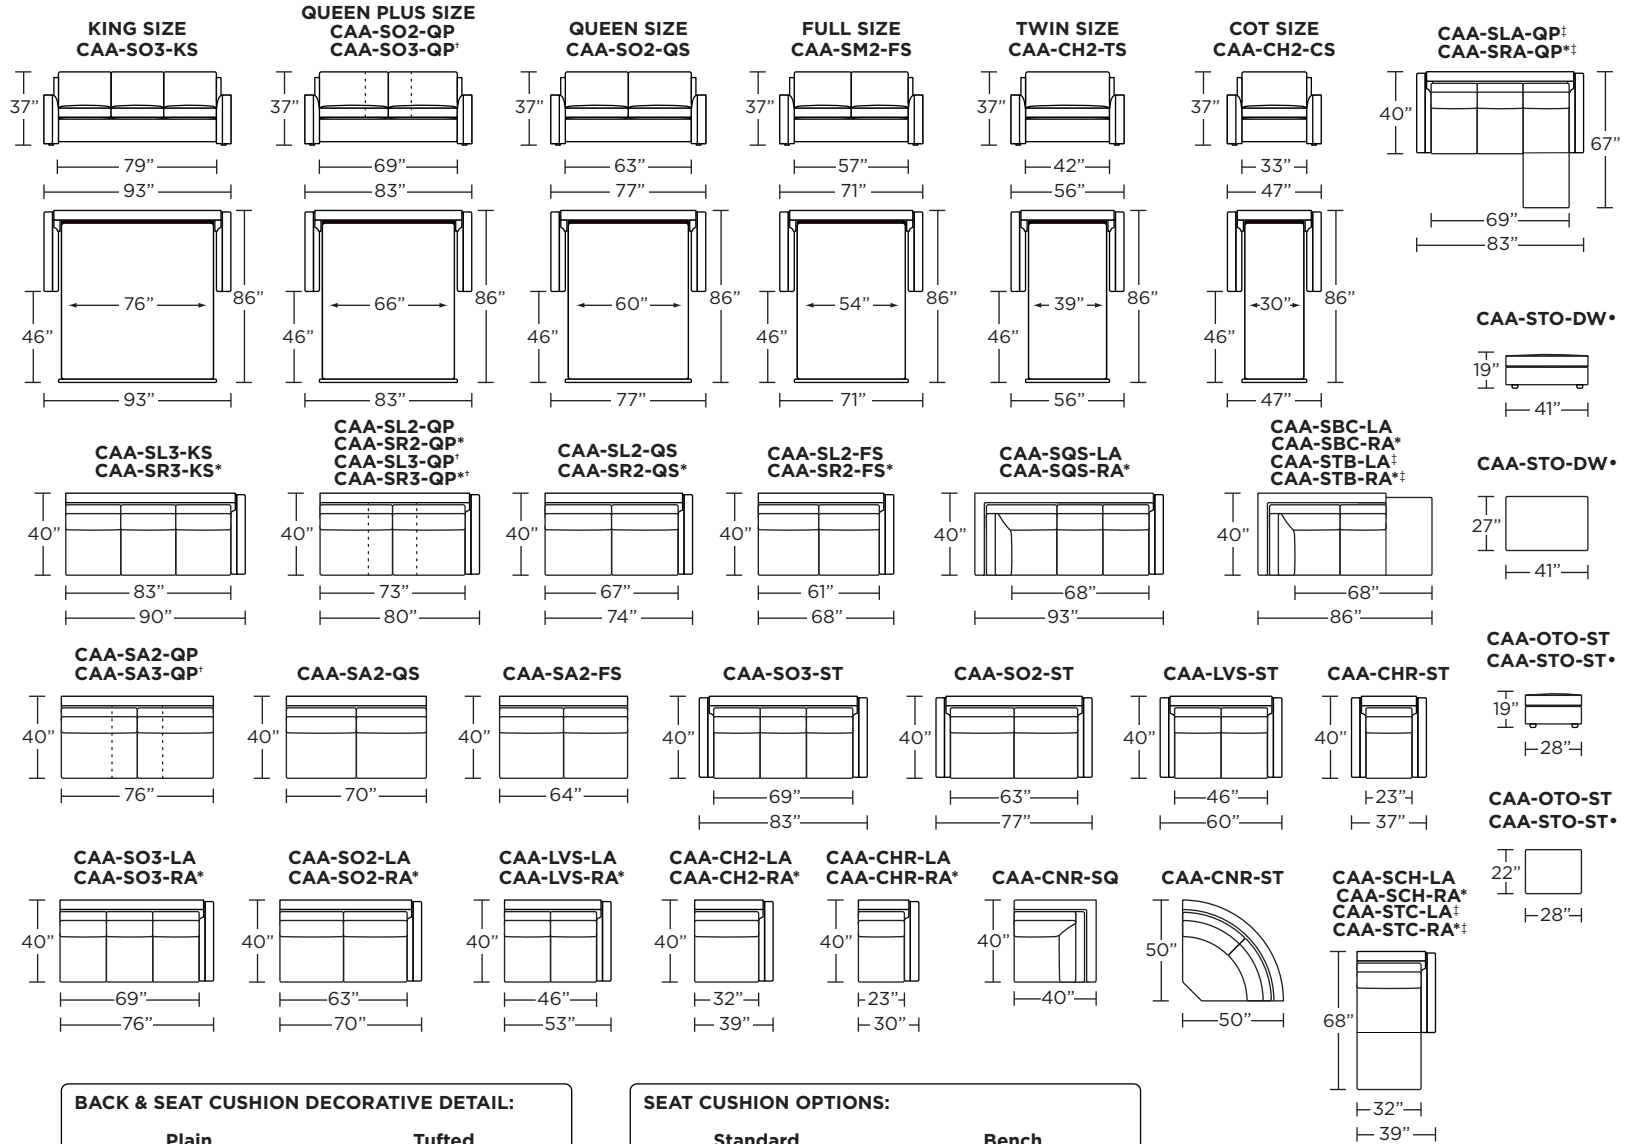

**Standard Comfort Sleeper®**

**Features:**

- Featuring the patented Tiffany 24/7™ platform sleep system
- Room to stretch out with true 80 inches of bedroom-length sleeping surface
- Ultimate comfort on five inches of plush, high-density foam mattress
- Under-sofa dust covers keeps dust and dirt from ever touching the mattress
- Zero wall clearance
- Quick-ship delivery
- Single-needle top-stitch
- High-density, high-resiliency foam seat cushions
- Loose back and seat cushions
- Limited lifetime warranty on frame
- 10-year mechanism warranty

**Leg height is 1"**

Please use actual leather, fabric, Crypton®, Sunbrella® and Ultrasuede® swatches when specifying furniture as the colors shown may vary due to the printing process.

**Note:** Seat depth includes cushion overhang which may be up to 1"

\* Picture shows left arm seated. Please specify left or right arm seated when ordering.

All orders are in seated position.

† Dotted lines for Queen Plus sizes indicates the number of seats.

All dimensions are approximate and subject to change.

‡ Chaise lifts up to reveal hidden storage space. • Storage

**CLARA**

**CAA-STO-DW•**

**CAA-STO-DW•**

**CAA-OTO-ST  
CAA-STO-ST•**

**CAA-OTO-ST  
CAA-STO-ST•**