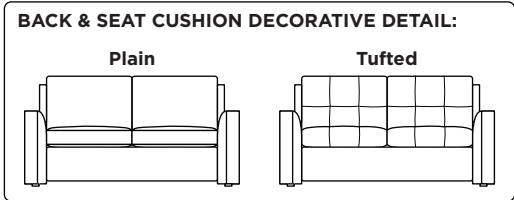

CLARA

CAA-STO-DW•

CAA-STO-DW•

**CAA-OTO-ST
CAA-STO-ST•**

**CAA-OTO-ST
CAA-STO-ST•**