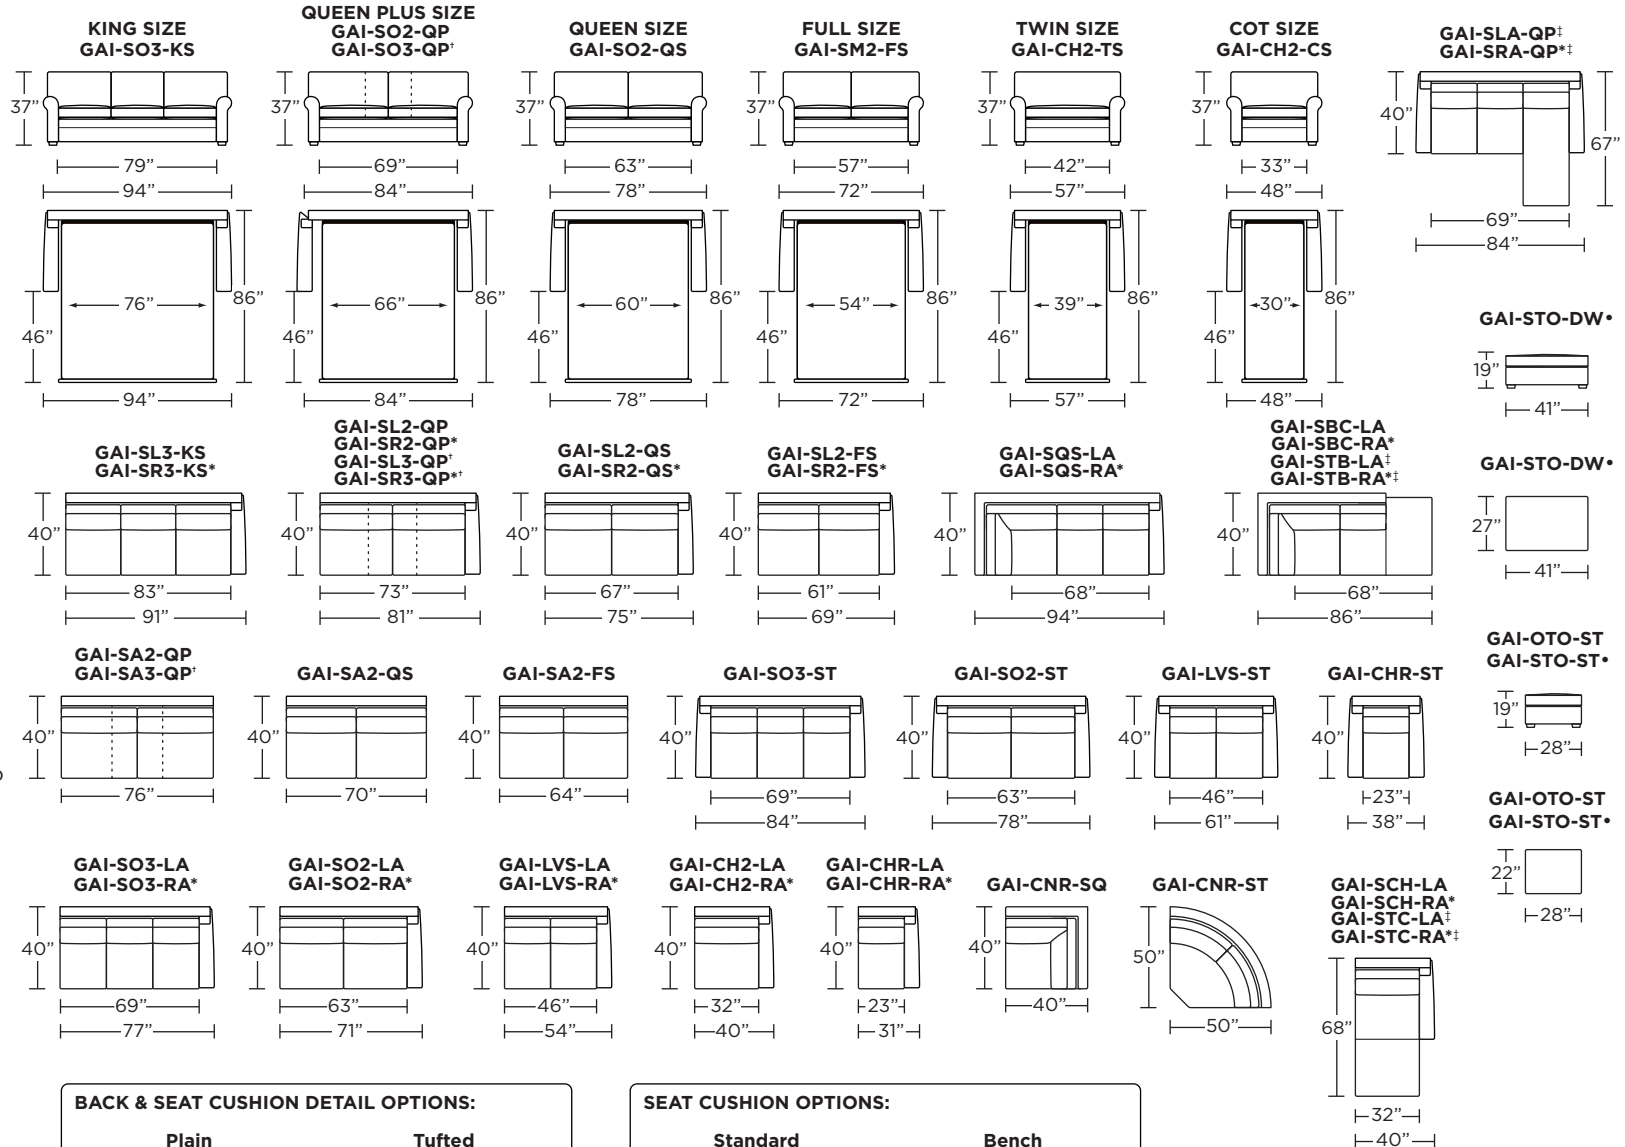

**Standard Comfort Sleeper®**

**Features:**

- Featuring the patented Tiffany 24/7™ platform sleep system
- Room to stretch out with true 80 inches of bedroom-length sleeping surface
- Ultimate comfort on five inches of plush, high-density foam mattress
- Under-sofa dust covers keeps dust and dirt from ever touching the mattress
- Zero wall clearance
- Quick-ship delivery
- Double-needle top-stitch
- High-density, high-resiliency foam seat cushions
- Loose back and seat cushions
- Limited lifetime warranty on frame
- 10-year mechanism warranty

**Leg height is 2"**

Please use actual leather, fabric, Crypton®, Sunbrella® and Ultrasuede® swatches when specifying furniture as the colors shown may vary due to the printing process.

**Note:** Seat depth includes cushion overhang which may be up to 1"

\* Picture shows left arm seated. Please specify left or right arm seated when ordering.

All orders are in seated position.

† Dotted lines for Queen Plus sizes indicates the number of seats.

All dimensions are approximate and subject to change.