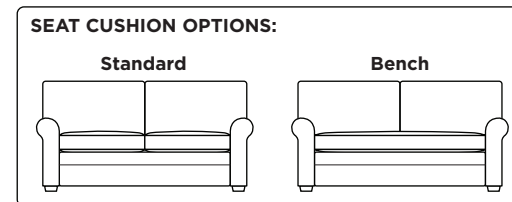

**Standard Comfort Sleeper®**

**Features:**

- Featuring the patented Tiffany 24/7™ platform sleep system
- Room to stretch out with true 80 inches of bedroom-length sleeping surface
- Ultimate comfort on five inches of plush, high-density foam mattress
- Under-sofa dust covers keeps dust and dirt from ever touching the mattress
- Zero wall clearance
- Quick-ship delivery
- Double-needle top-stitch
- High-density, high-resiliency foam seat cushions
- Loose back and seat cushions
- Limited lifetime warranty on frame
- 10-year mechanism warranty

**Leg height is 2"**

Please use actual leather, fabric, Crypton®, Sunbrella® and Ultrasuede® swatches when specifying furniture as the colors shown may vary due to the printing process.

**Note:** Seat depth includes cushion overhang which may be up to 1"

\* Picture shows left arm seated. Please specify left or right arm seated when ordering.

All orders are in seated position.

† Dotted lines for Queen Plus sizes indicates the number of seats.

All dimensions are approximate and subject to change.