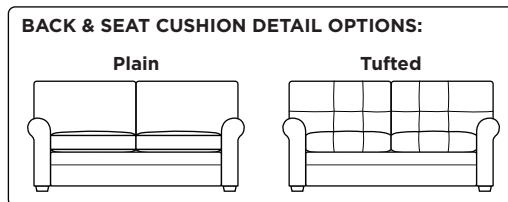

**Standard Comfort Sleeper®**

**Features:**

- Featuring the patented Tiffany 24/7™ platform sleep system
- Room to stretch out with true 80 inches of bedroom-length sleeping surface
- Ultimate comfort on five inches of plush, high-density foam mattress
- Under-sofa dust covers keeps dust and dirt from ever touching the mattress
- Zero wall clearance
- Quick-ship delivery
- Double-needle top-stitch
- High-density, high-resiliency foam seat cushions
- Loose back and seat cushions
- Limited lifetime warranty on frame
- 10-year mechanism warranty

**Mattress Options:**

- HiPerform with Crypton™ ticking
- Cooling Gel
- Tempur-Pedic®

**Options:**

- High-density, high-resiliency foam seat cushions encased in down and down back cushions available
- Bench seat cushion
- Tufted back and seat cushion decorative detail
- Wood legs available in Acorn, Espresso or Walnut finish
- Ottomans available with casters

**Leg height is 2"**

Please use actual leather, fabric, Crypton®, Sunbrella® and Ultrasuede® swatches when specifying furniture as the colors shown may vary due to the printing process.

**Note:** Seat depth includes cushion overhang which may be up to 1"