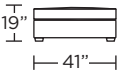

**Leg height is 2"**

Please use actual leather, fabric, Crypton®, Sunbrella® and Ultrasuede® swatches when specifying furniture as the colors shown may vary due to the printing process.

**Note:** Seat depth includes cushion overhang which may be up to 1"

\* Picture shows left arm seated. Please specify left or right arm seated when ordering.

All orders are in seated position.

† Dotted lines for Queen Plus sizes indicates the number of seats.

All dimensions are approximate and subject to change.

‡ Chaise lifts up to reveal hidden storage space. • Storage

**GAINES**

**GAI-STO-DW•**

**GAI-STO-DW•**

**GAI-OTO-ST**  
**GAI-STO-ST•**

**GAI-OTO-ST**  
**GAI-STO-ST•**