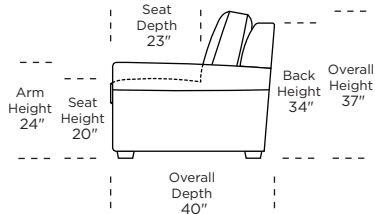

**Standard Comfort Sleeper®**

**Features:**

- Featuring the patented Tiffany 24/7™ platform sleep system
- Room to stretch out with true 80 inches of bedroom-length sleeping surface
- Ultimate comfort on five inches of plush, high-density foam mattress
- Under-sofa dust covers keeps dust and dirt from ever touching the mattress
- Zero wall clearance
- Quick-ship delivery
- Double-needle top-stitch
- High-density, high-resiliency foam seat cushions
- Loose back and seat cushions
- Limited lifetime warranty on frame
- 10-year mechanism warranty

**Leg height is 2"**

Please use actual leather, fabric, Crypton®, Sunbrella® and Ultrasuede® swatches when specifying furniture as the colors shown may vary due to the printing process.

**Note:** Seat depth includes cushion overhang which may be up to 1"

\* Picture shows left arm seated. Please specify left or right arm seated when ordering.

All orders are in seated position.

† Dotted lines for Queen Plus sizes indicates the number of seats.

All dimensions are approximate and subject to change.