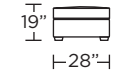

\* Picture shows left arm seated. Please specify left or right arm seated when ordering.

All orders are in seated position.

† Dotted lines for Queen Plus sizes indicates the number of seats.

All dimensions are approximate and subject to change.

‡ Chaise lifts up to reveal hidden storage space. • Storage

**GAINES**

**GAI-STO-DW•**

**GAI-STO-DW•**

**GAI-OTO-ST**  
**GAI-STO-ST•**

**GAI-OTO-ST**  
**GAI-STO-ST•**