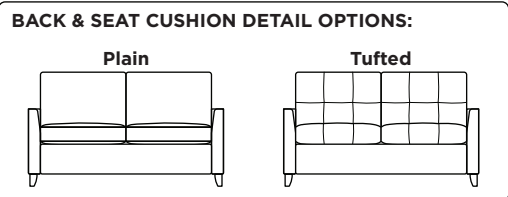

Standard Comfort Sleeper®

Features:

- Featuring the patented Tiffany 24/7™ platform sleep system
- Room to stretch out with true 80 inches of bedroom-length sleeping surface
- Ultimate comfort on four inches of plush, high-density foam mattress
- Under-sofa dust covers keeps dust and dirt from ever touching the mattress
- Zero wall clearance
- Quick-ship delivery
- Single-needle top-stitch
- High-density, high-resiliency foam seat cushions
- Loose back and seat cushions
- Limited lifetime warranty on frame
- 10-year mechanism warranty

Mattress Options:

- HiPerform with Crypton™ ticking
- Cooling Gel
- Tempur-Pedic®

Options:

- High-density, high-resiliency foam seat cushions encased in down and down back cushions available
- Bench seat cushion
- Tufted back and seat cushion decorative detail
- Wood legs available in Acorn, Espresso or Walnut finish

Leg height is 4"

Please use actual leather, fabric, Crypton®, Sunbrella® and Ultrasuede® swatches when specifying furniture as the colors shown may vary due to the printing process.

Note: Seat depth includes cushion overhang which may be up to 1"