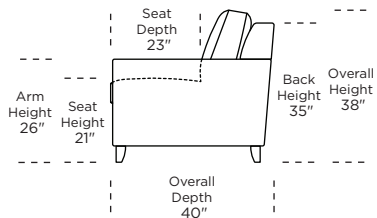

Standard Comfort Sleeper®

Features:

- Featuring the patented Tiffany 24/7™ platform sleep system
- Room to stretch out with true 80 inches of bedroom-length sleeping surface
- Ultimate comfort on four inches of plush, high-density foam mattress
- Under-sofa dust covers keeps dust and dirt from ever touching the mattress
- Zero wall clearance
- Quick-ship delivery
- Single-needle top-stitch
- High-density, high-resiliency foam seat cushions
- Loose back and seat cushions
- Limited lifetime warranty on frame
- 10-year mechanism warranty

Leg height is 4"

Please use actual leather, fabric, Crypton®, Sunbrella® and Ultrasuede® swatches when specifying furniture as the colors shown may vary due to the printing process.

Note: Seat depth includes cushion overhang which may be up to 1"

* Picture shows left arm seated. Please specify left or right arm seated when ordering.

All orders are in seated position.

† Dotted lines for Queen Plus sizes indicates the number of seats.

All dimensions are approximate and subject to change.