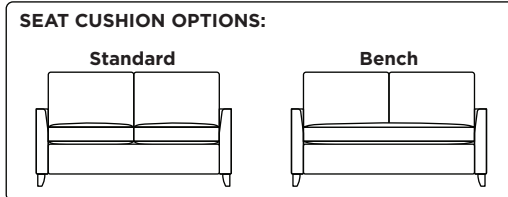

Standard Comfort Sleeper®

Features:

- Featuring the patented Tiffany 24/7™ platform sleep system
- Room to stretch out with true 80 inches of bedroom-length sleeping surface
- Ultimate comfort on four inches of plush, high-density foam mattress
- Under-sofa dust covers keeps dust and dirt from ever touching the mattress
- Zero wall clearance
- Quick-ship delivery
- Single-needle top-stitch
- High-density, high-resiliency foam seat cushions
- Loose back and seat cushions
- Limited lifetime warranty on frame
- 10-year mechanism warranty

Leg height is 4"

Please use actual leather, fabric, Crypton®, Sunbrella® and Ultrasuede® swatches when specifying furniture as the colors shown may vary due to the printing process.

Note: Seat depth includes cushion overhang which may be up to 1"

* Picture shows left arm seated. Please specify left or right arm seated when ordering.

All orders are in seated position.

† Dotted lines for Queen Plus sizes indicates the number of seats.

All dimensions are approximate and subject to change.