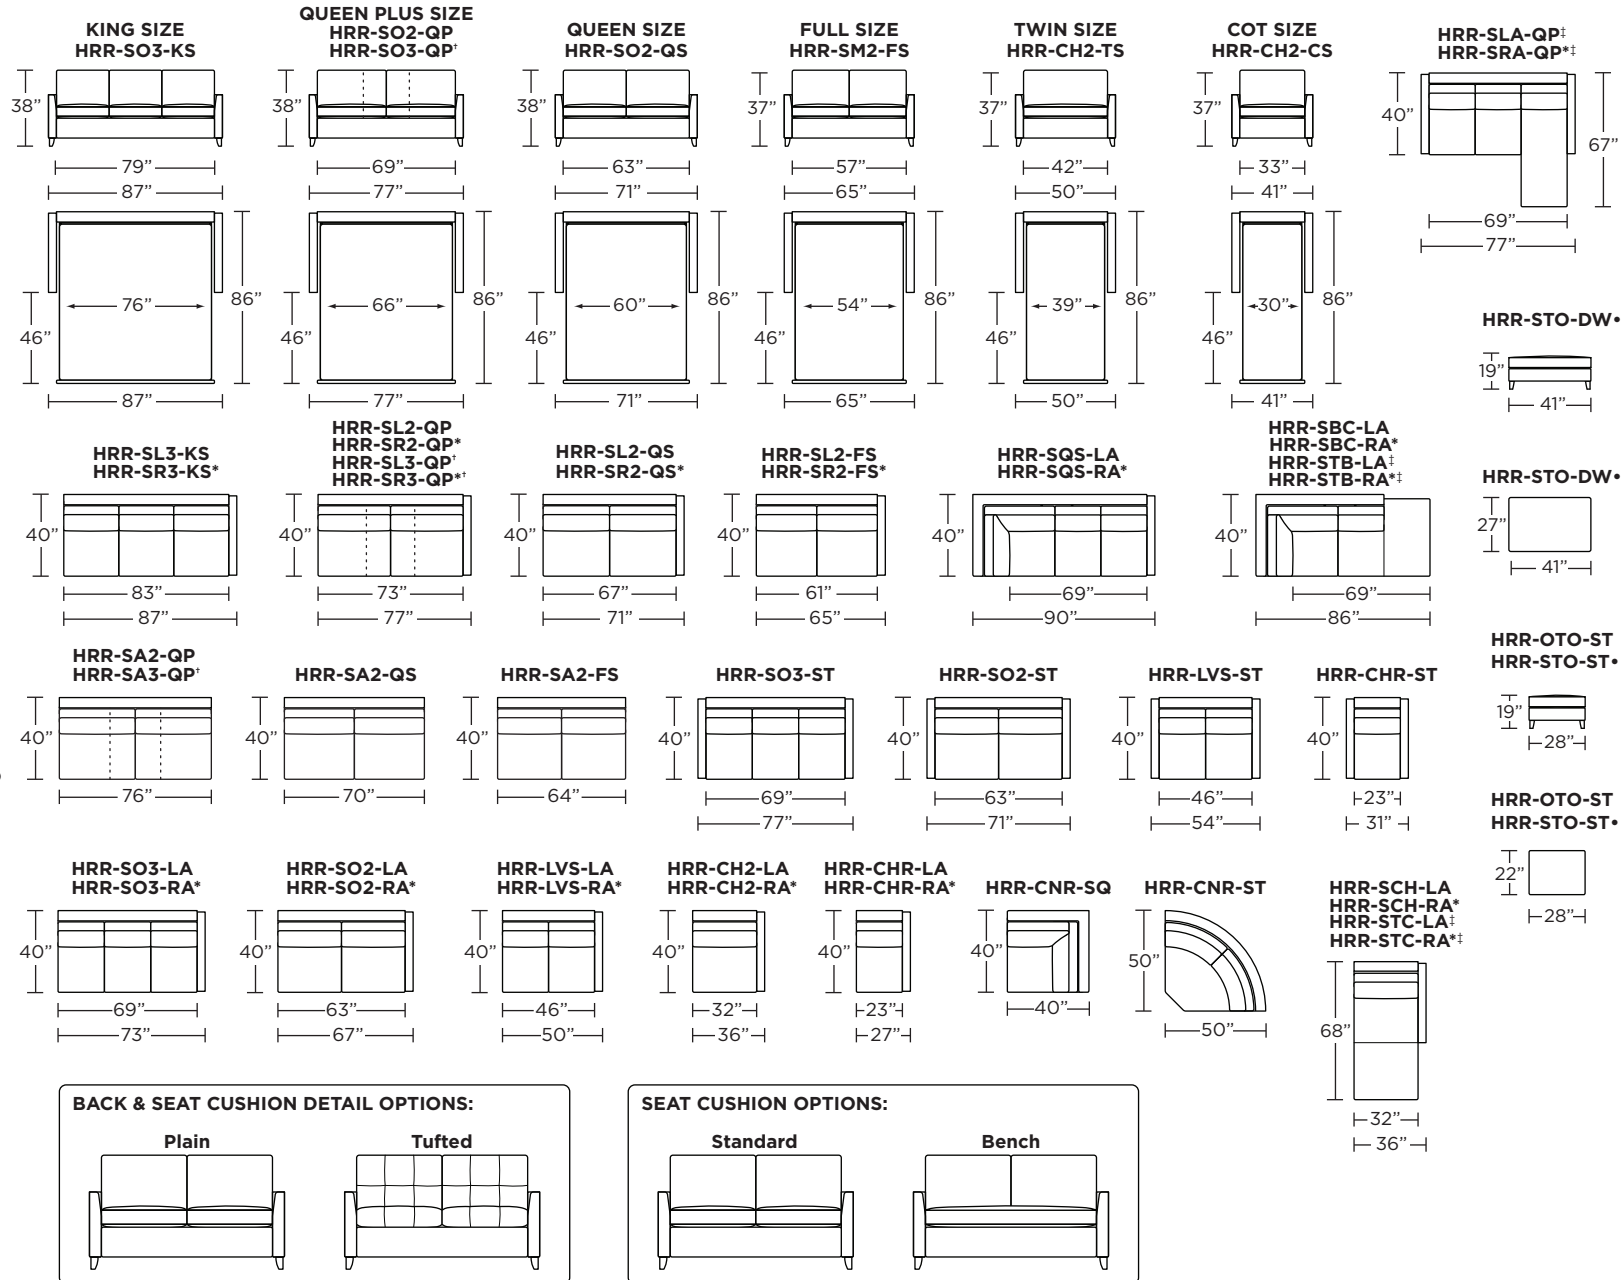

Standard Comfort Sleeper®

Features:

- Featuring the patented Tiffany 24/7™ platform sleep system
- Room to stretch out with true 80 inches of bedroom-length sleeping surface
- Ultimate comfort on four inches of plush, high-density foam mattress
- Under-sofa dust covers keeps dust and dirt from ever touching the mattress
- Zero wall clearance
- Quick-ship delivery
- Single-needle top-stitch
- High-density, high-resiliency foam seat cushions
- Loose back and seat cushions
- Limited lifetime warranty on frame
- 10-year mechanism warranty

Leg height is 4"

Please use actual leather, fabric, Crypton®, Sunbrella® and Ultrasuede® swatches when specifying furniture as the colors shown may vary due to the printing process.

Note: Seat depth includes cushion overhang which may be up to 1"

* Picture shows left arm seated. Please specify left or right arm seated when ordering.

All orders are in seated position.

† Dotted lines for Queen Plus sizes indicates the number of seats.

All dimensions are approximate and subject to change.