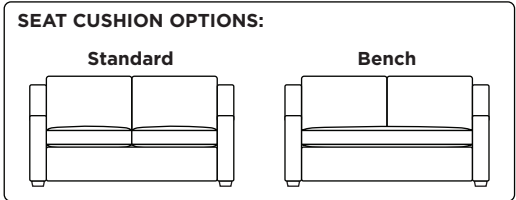

LYONS

LYS-STO-DW•

LYS-STO-DW•

**LYS-OTO-ST
LYS-STO-ST•**

**LYS-OTO-ST
LYS-STO-ST•**