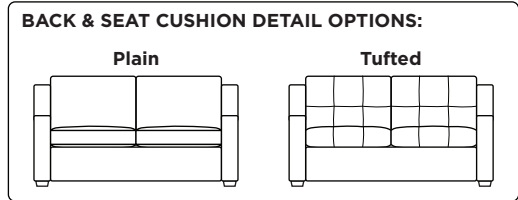

LYONS

LYS-STO-DW•

LYS-STO-DW•

**LYS-OTO-ST
LYS-STO-ST•**

**LYS-OTO-ST
LYS-STO-ST•**