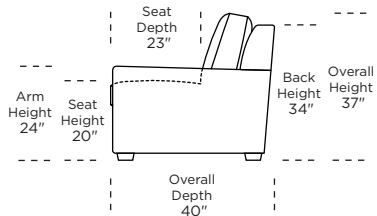

Standard Comfort Sleeper®

Features:

- Featuring the patented Tiffany 24/7™ platform sleep system
- Room to stretch out with true 80 inches of bedroom-length sleeping surface
- Ultimate comfort on five inches of plush, high-density foam mattress
- Under-sofa dust covers keeps dust and dirt from ever touching the mattress
- Zero wall clearance
- Quick-ship delivery
- Single-needle top-stitch
- High-density, high-resiliency foam seat cushions
- Loose back and seat cushions
- Limited lifetime warranty on frame
- 10-year mechanism warranty

Leg height is 2"

Please use actual leather, fabric, Crypton®, Sunbrella® and Ultrasuede® swatches when specifying furniture as the colors shown may vary due to the printing process.

Note: Seat depth includes cushion overhang which may be up to 1"

* Picture shows left arm seated. Please specify left or right arm seated when ordering.

All orders are in seated position.

† Dotted lines for Queen Plus sizes indicates the number of seats.

All dimensions are approximate and subject to change.