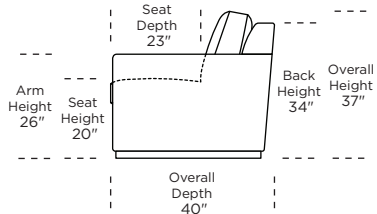

Standard Comfort Sleeper®

Features:

- Featuring the patented Tiffany 24/7™ platform sleep system
- Room to stretch out with true 80 inches of bedroom-length sleeping surface
- Ultimate comfort on five inches of plush, high-density foam mattress
- Under-sofa dust covers keeps dust and dirt from ever touching the mattress
- Zero wall clearance
- Quick-ship delivery
- Single-needle top-stitch
- High-density, high-resiliency foam seat cushions
- Loose back and seat cushions
- Limited lifetime warranty on frame
- 10-year mechanism warranty

Leg height is 2"

Please use actual leather, fabric, Crypton®, Sunbrella® and Ultrasuede® swatches when specifying furniture as the colors shown may vary due to the printing process.

Note: Seat depth includes cushion overhang which may be up to 1"

* Picture shows left arm seated. Please specify left or right arm seated when ordering.

All orders are in seated position.

† Dotted lines for Queen Plus sizes indicates the number of seats.

All dimensions are approximate and subject to change.