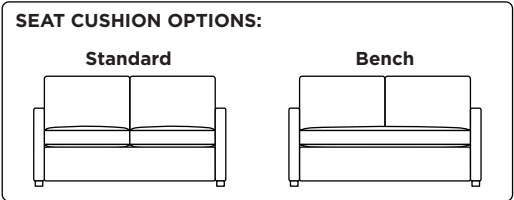

Standard Comfort Sleeper®

Features:

- Featuring the patented Tiffany 24/7™ platform sleep system
- Room to stretch out with true 80 inches of bedroom-length sleeping surface
- Ultimate comfort on five inches of plush, high-density foam mattress
- Under-sofa dust covers keeps dust and dirt from ever touching the mattress
- Zero wall clearance
- Quick-ship delivery
- Single-needle top-stitch
- High-density, high-resiliency foam seat cushions
- Loose back and seat cushions
- Limited lifetime warranty on frame
- 10-year mechanism warranty

Leg height is 2"

Please use actual leather, fabric, Crypton®, Sunbrella® and Ultrasuede® swatches when specifying furniture as the colors shown may vary due to the printing process.

Note: Seat depth includes cushion overhang which may be up to 1"

* Picture shows left arm seated. Please specify left or right arm seated when ordering.

All orders are in seated position.

† Dotted lines for Queen Plus sizes indicates the number of seats.

All dimensions are approximate and subject to change.