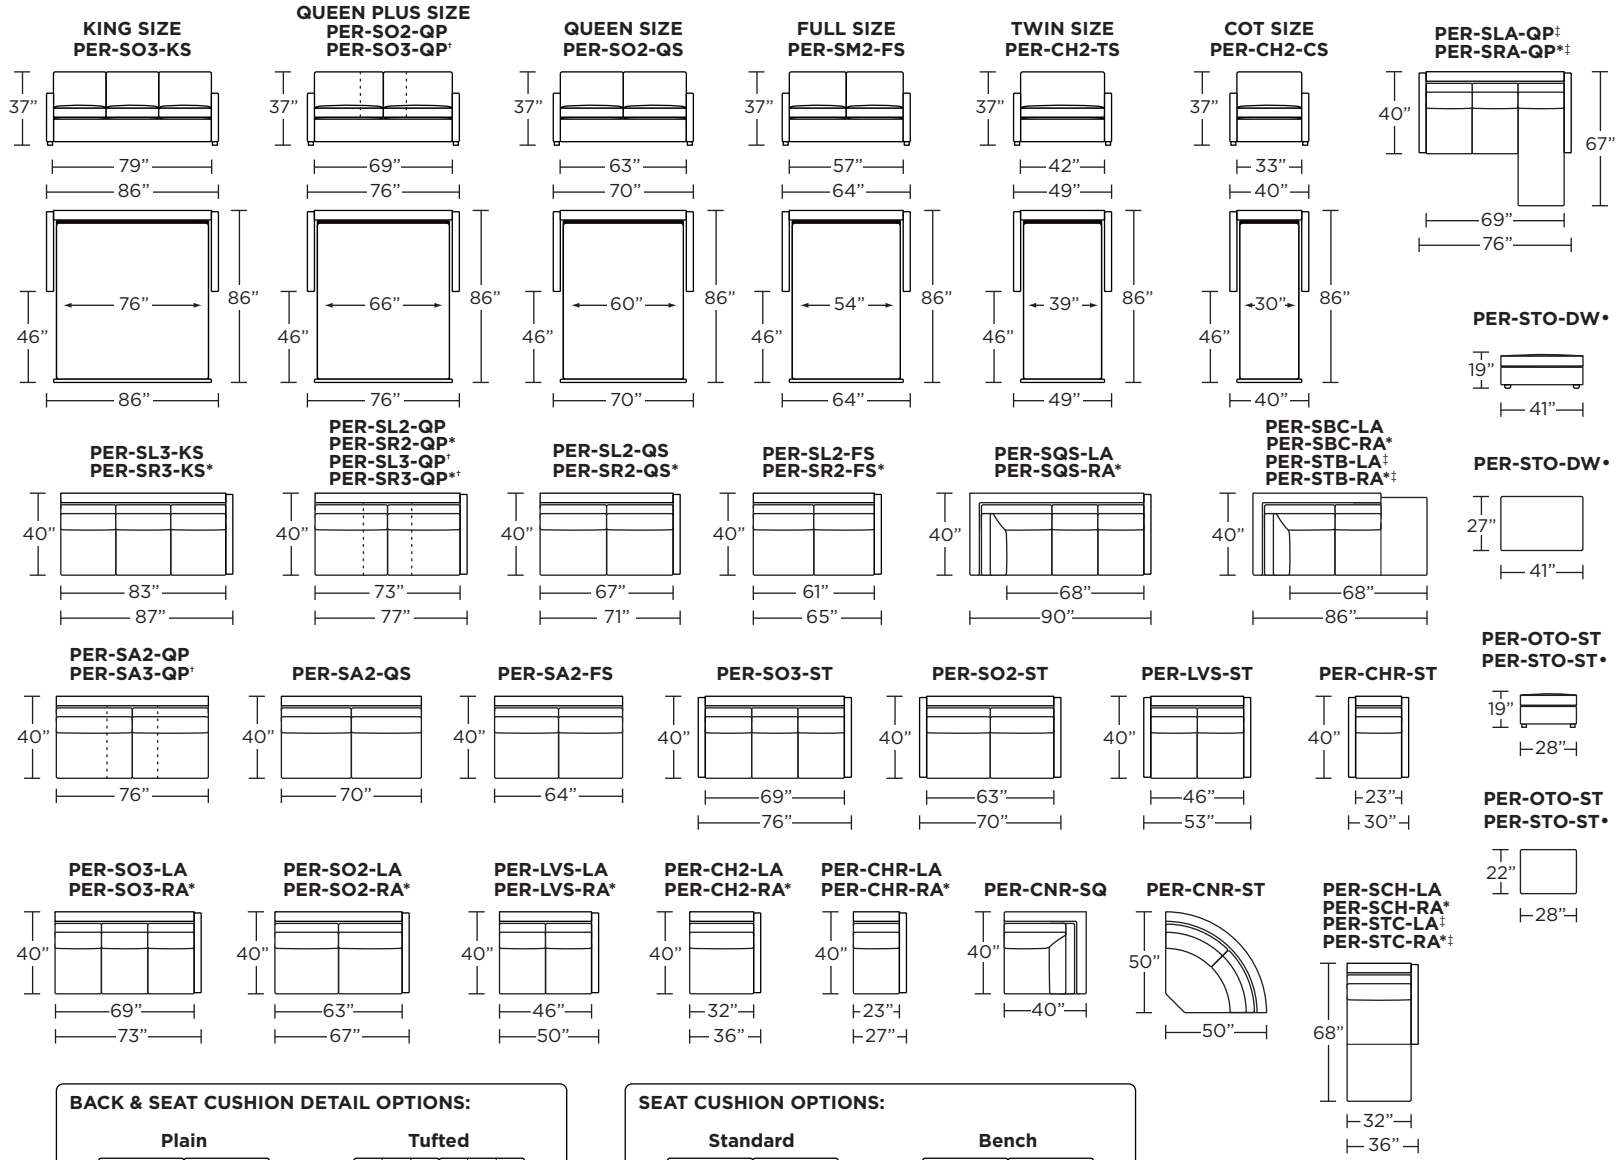

Standard Comfort Sleeper®

Features:

- Featuring the patented Tiffany 24/7™ platform sleep system
- Room to stretch out with true 80 inches of bedroom-length sleeping surface
- Ultimate comfort on five inches of plush, high-density foam mattress
- Under-sofa dust covers keeps dust and dirt from ever touching the mattress
- Zero wall clearance
- Quick-ship delivery
- Single-needle top-stitch
- High-density, high-resiliency foam seat cushions
- Loose back and seat cushions
- Limited lifetime warranty on frame
- 10-year mechanism warranty

Leg height is 2"

Please use actual leather, fabric, Crypton®, Sunbrella® and Ultrasuede® swatches when specifying furniture as the colors shown may vary due to the printing process.

Note: Seat depth includes cushion overhang which may be up to 1"

* Picture shows left arm seated. Please specify left or right arm seated when ordering.

All orders are in seated position.

† Dotted lines for Queen Plus sizes indicates the number of seats.

All dimensions are approximate and subject to change.