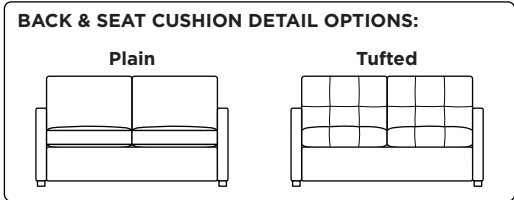

Standard Comfort Sleeper®

Features:

- Featuring the patented Tiffany 24/7™ platform sleep system
- Room to stretch out with true 80 inches of bedroom-length sleeping surface
- Ultimate comfort on five inches of plush, high-density foam mattress
- Under-sofa dust covers keeps dust and dirt from ever touching the mattress
- Zero wall clearance
- Quick-ship delivery
- Single-needle top-stitch
- High-density, high-resiliency foam seat cushions
- Loose back and seat cushions
- Limited lifetime warranty on frame
- 10-year mechanism warranty

Mattress Options:

- HiPerform with Crypton™ ticking
- Cooling Gel
- Tempur-Pedic®

Options:

- High-density, high-resiliency foam seat cushions encased in down and down back cushions available
- Bench seat cushion
- Tufted back and seat cushion decorative detail
- Wood legs available in Acorn, Espresso or Walnut finish
- Ottomans available with casters

Leg height is 2"

Please use actual leather, fabric, Crypton®, Sunbrella® and Ultrasuede® swatches when specifying furniture as the colors shown may vary due to the printing process.

Note: Seat depth includes cushion overhang which may be up to 1"

* Picture shows left arm seated. Please specify left or right arm seated when ordering.

All orders are in seated position.

† Dotted lines for Queen Plus sizes indicates the number of seats.

All dimensions are approximate and subject to change.