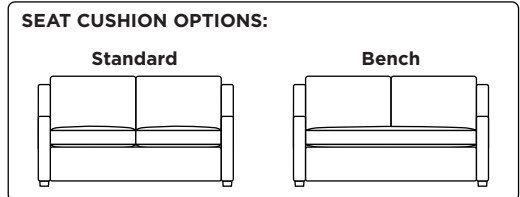

Standard Comfort Sleeper®

Features:

- Featuring the patented Tiffany 24/7™ platform sleep system
- Room to stretch out with true 80 inches of bedroom-length sleeping surface
- Ultimate comfort on five inches of plush, high-density foam mattress
- Under-sofa dust covers keeps dust and dirt from ever touching the mattress
- Zero wall clearance
- Quick-ship delivery
- Single-needle top-stitch
- High-density, high-resiliency foam seat cushions
- Loose back and seat cushions
- Limited lifetime warranty on frame
- 10-year mechanism warranty

Leg height is 2"

Please use actual leather, fabric, Crypton®, Sunbrella® and Ultrasuede® swatches when specifying furniture as the colors shown may vary due to the printing process.

Note: Seat depth includes cushion overhang which may be up to 1"

* Picture shows left arm seated. Please specify left or right arm seated when ordering.

All orders are in seated position.

† Dotted lines for Queen Plus sizes indicates the number of seats.

All dimensions are approximate and subject to change.