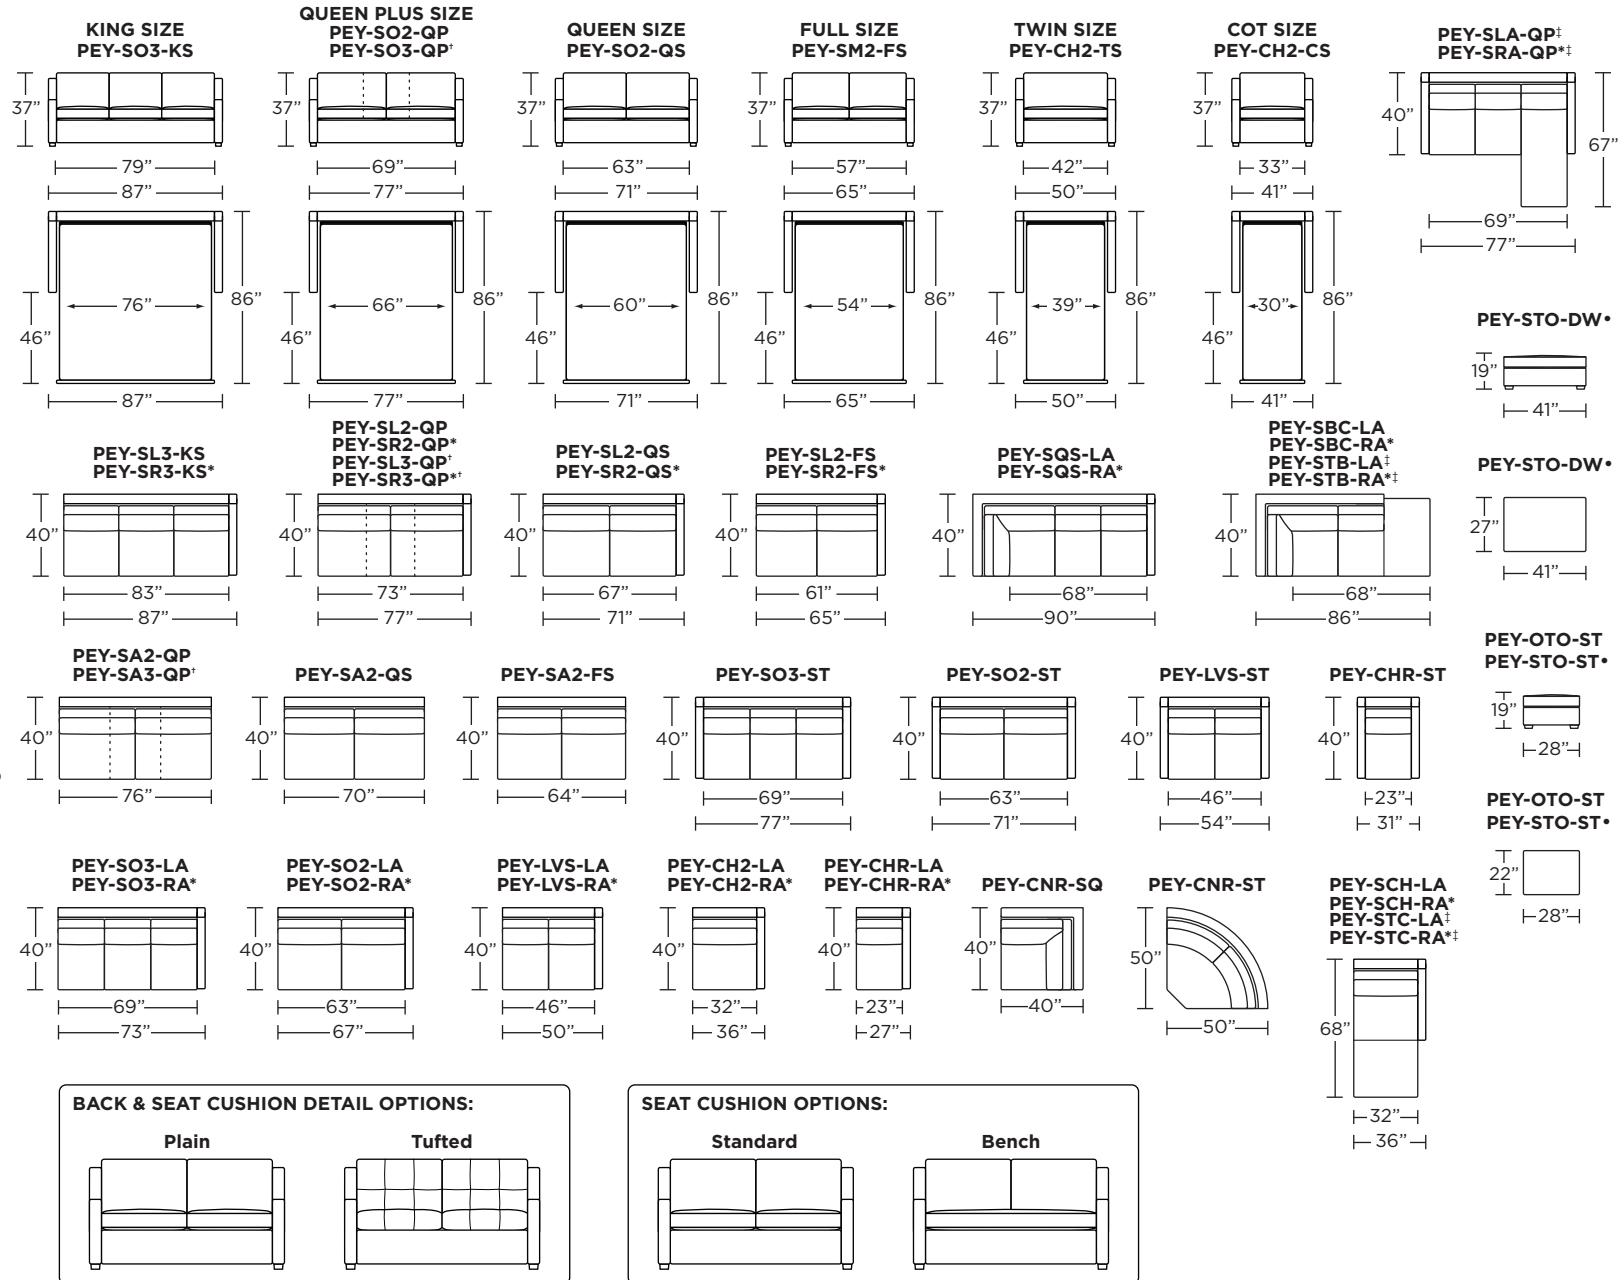

Standard Comfort Sleeper®

Features:

- Featuring the patented Tiffany 24/7™ platform sleep system
- Room to stretch out with true 80 inches of bedroom-length sleeping surface
- Ultimate comfort on five inches of plush, high-density foam mattress
- Under-sofa dust covers keeps dust and dirt from ever touching the mattress
- Zero wall clearance
- Quick-ship delivery
- Single-needle top-stitch
- High-density, high-resiliency foam seat cushions
- Loose back and seat cushions
- Limited lifetime warranty on frame
- 10-year mechanism warranty

Leg height is 2"

Please use actual leather, fabric, Crypton®, Sunbrella® and Ultrasuede® swatches when specifying furniture as the colors shown may vary due to the printing process.

Note: Seat depth includes cushion overhang which may be up to 1"

* Picture shows left arm seated. Please specify left or right arm seated when ordering.

All orders are in seated position.

† Dotted lines for Queen Plus sizes indicates the number of seats.

All dimensions are approximate and subject to change.

‡ Chaise lifts up to reveal hidden storage space. • Storage