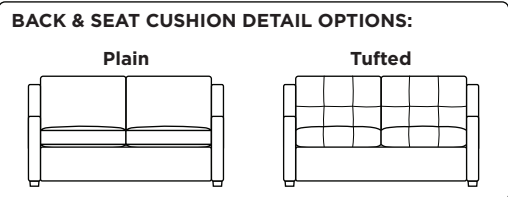

Standard Comfort Sleeper®

Features:

- Featuring the patented Tiffany 24/7™ platform sleep system
- Room to stretch out with true 80 inches of bedroom-length sleeping surface
- Ultimate comfort on five inches of plush, high-density foam mattress
- Under-sofa dust covers keeps dust and dirt from ever touching the mattress
- Zero wall clearance
- Quick-ship delivery
- Single-needle top-stitch
- High-density, high-resiliency foam seat cushions
- Loose back and seat cushions
- Limited lifetime warranty on frame
- 10-year mechanism warranty

Mattress Options:

- HiPerform with Crypton® ticking
- Cooling Gel
- Tempur-Pedic®

Options:

- High-density, high-resiliency foam seat cushions encased in down and down back cushions available
- Bench seat cushion
- Tufted back and seat cushion decorative detail
- Wood legs available in Acorn, Espresso or Walnut finish
- Ottomans available with casters

Leg height is 2"

Please use actual leather, fabric, Crypton®, Sunbrella® and Ultrasuede® swatches when specifying furniture as the colors shown may vary due to the printing process.

Note: Seat depth includes cushion overhang which may be up to 1"