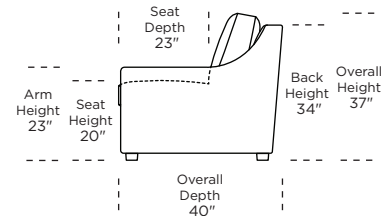

Standard Comfort Sleeper®

Features:

- Featuring the patented Tiffany 24/7™ platform sleep system
- Room to stretch out with true 80 inches of bedroom-length sleeping surface
- Ultimate comfort on five inches of plush, high-density foam mattress
- Under-sofa dust covers keeps dust and dirt from ever touching the mattress
- Zero wall clearance
- Quick-ship delivery
- Single-needle top-stitch
- High-density, high-resiliency foam seat cushions
- Loose back and seat cushions
- Limited lifetime warranty on frame
- 10-year mechanism warranty

Leg height is 2"

Please use actual leather, fabric, Crypton®, Sunbrella® and Ultrasuede® swatches when specifying furniture as the colors shown may vary due to the printing process.

Note: Seat depth includes cushion overhang which may be up to 1"

* Picture shows left arm seated. Please specify left or right arm seated when ordering.

All orders are in seated position.

† Dotted lines for Queen Plus sizes indicates the number of seats.

All dimensions are approximate and subject to change.