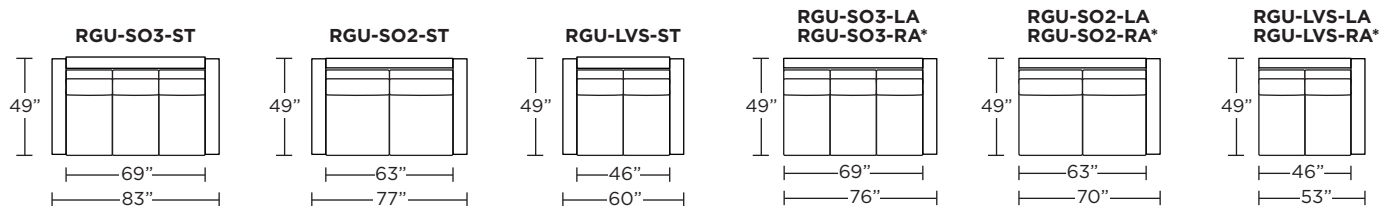

Standard Comfort Sleeper®

Features:

- Featuring the patented Tiffany 24/7™ platform sleep system
- Room to stretch out with true 80 inches of bedroom-length sleeping surface
- Ultimate comfort on five inches of plush, high-density foam mattress
- Under-sofa dust covers keeps dust and dirt from ever touching the mattress
- Zero wall clearance
- Quick-ship delivery
- Single-needle top-stitch
- High-density, high-resiliency foam seat cushions
- Loose back and seat cushions
- Limited lifetime warranty on frame
- 10-year mechanism warranty

Leg height is 2"

Please use actual leather, fabric, Crypton®, Sunbrella® and Ultrasuede® swatches when specifying furniture as the colors shown may vary due to the printing process.

Note: Seat depth includes cushion overhang which may be up to 1"

All dimensions are approximate and subject to change.

‡ Chaise lifts up to reveal hidden storage space.