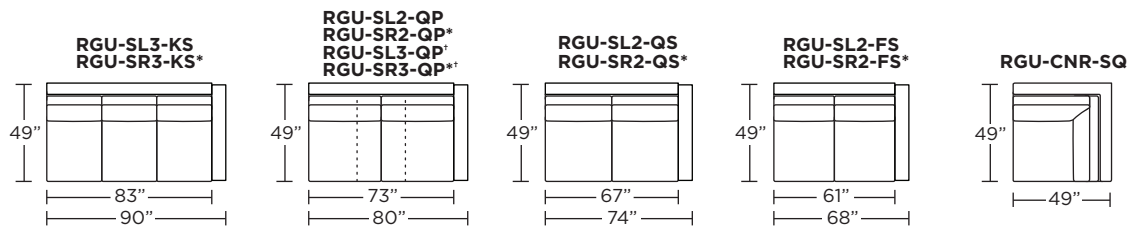

Standard Comfort Sleeper®

Features:

- Featuring the patented Tiffany 24/7™ platform sleep system
- Room to stretch out with true 80 inches of bedroom-length sleeping surface
- Ultimate comfort on five inches of plush, high-density foam mattress
- Under-sofa dust covers keeps dust and dirt from ever touching the mattress
- Zero wall clearance
- Quick-ship delivery
- Single-needle top-stitch
- High-density, high-resiliency foam seat cushions
- Loose back and seat cushions
- Limited lifetime warranty on frame
- 10-year mechanism warranty

Leg height is 2"

Please use actual leather, fabric, Crypton®, Sunbrella® and Ultrasuede® swatches when specifying furniture as the colors shown may vary due to the printing process.

Note: Seat depth includes cushion overhang which may be up to 1"

BACK & SEAT CUSHION DETAIL OPTIONS:

SEAT CUSHION OPTIONS:

* Picture shows left arm seated. Please specify left or right arm seated when ordering.

All orders are in seated position.

† Dotted lines for Queen Plus sizes indicates the number of seats.

All dimensions are approximate and subject to change.

‡ Chaise lifts up to reveal hidden storage space.