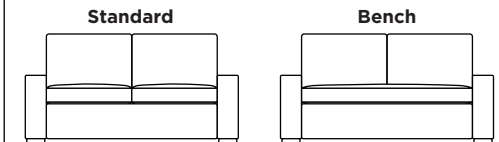

Leg height is 2"

Please use actual leather, fabric, Crypton®, Sunbrella® and Ultrasuede® swatches when specifying furniture as the colors shown may vary due to the printing process.

Note: Seat depth includes cushion overhang which may be up to 1"

BACK & SEAT CUSHION DETAIL OPTIONS:

SEAT CUSHION OPTIONS:

* Picture shows left arm seated. Please specify left or right arm seated when ordering.

All orders are in seated position.

† Dotted lines for Queen Plus sizes indicates the number of seats.

All dimensions are approximate and subject to change.

‡ Chaise lifts up to reveal hidden storage space.