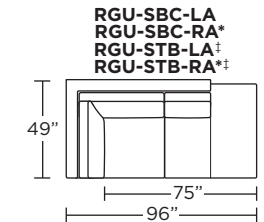

Leg height is 2"

Please use actual leather, fabric, Crypton®, Sunbrella® and Ultrasuede® swatches when specifying furniture as the colors shown may vary due to the printing process.

Note: Seat depth includes cushion overhang which may be up to 1"

All dimensions are approximate and subject to change.

‡ Chaise lifts up to reveal hidden storage space.