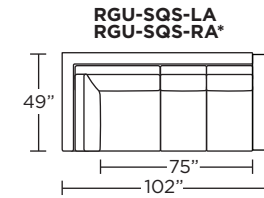

Standard Comfort Sleeper®

Features:

- Featuring the patented Tiffany 24/7™ platform sleep system
- Room to stretch out with true 80 inches of bedroom-length sleeping surface
- Ultimate comfort on five inches of plush, high-density foam mattress
- Under-sofa dust covers keeps dust and dirt from ever touching the mattress
- Zero wall clearance
- Quick-ship delivery
- Single-needle top-stitch
- High-density, high-resiliency foam seat cushions
- Loose back and seat cushions
- Limited lifetime warranty on frame
- 10-year mechanism warranty

Leg height is 2"

Please use actual leather, fabric, Crypton®, Sunbrella® and Ultrasuede® swatches when specifying furniture as the colors shown may vary due to the printing process.

Note: Seat depth includes cushion overhang which may be up to 1"

All dimensions are approximate and subject to change.

‡ Chaise lifts up to reveal hidden storage space.