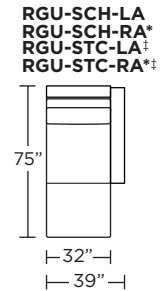

Standard Comfort Sleeper®

Features:

- Featuring the patented Tiffany 24/7™ platform sleep system
- Room to stretch out with true 80 inches of bedroom-length sleeping surface
- Ultimate comfort on five inches of plush, high-density foam mattress
- Under-sofa dust covers keeps dust and dirt from ever touching the mattress
- Zero wall clearance
- Quick-ship delivery
- Single-needle top-stitch
- High-density, high-resiliency foam seat cushions
- Loose back and seat cushions
- Limited lifetime warranty on frame
- 10-year mechanism warranty

Leg height is 2"

Please use actual leather, fabric, Crypton®, Sunbrella® and Ultrasuede® swatches when specifying furniture as the colors shown may vary due to the printing process.

Note: Seat depth includes cushion overhang which may be up to 1"

BACK & SEAT CUSHION DETAIL OPTIONS:

SEAT CUSHION OPTIONS:

* Picture shows left arm seated. Please specify left or right arm seated when ordering.

All orders are in seated position.

† Dotted lines for Queen Plus sizes indicates the number of seats.

All dimensions are approximate and subject to change.

‡ Chaise lifts up to reveal hidden storage space.