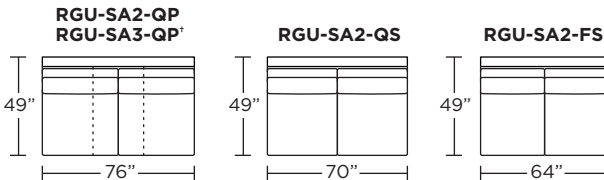

Leg height is 2"

Please use actual leather, fabric, Crypton®, Sunbrella® and Ultrasuede® swatches when specifying furniture as the colors shown may vary due to the printing process.

Note: Seat depth includes cushion overhang which may be up to 1"

All dimensions are approximate and subject to change.

‡ Chaise lifts up to reveal hidden storage space.