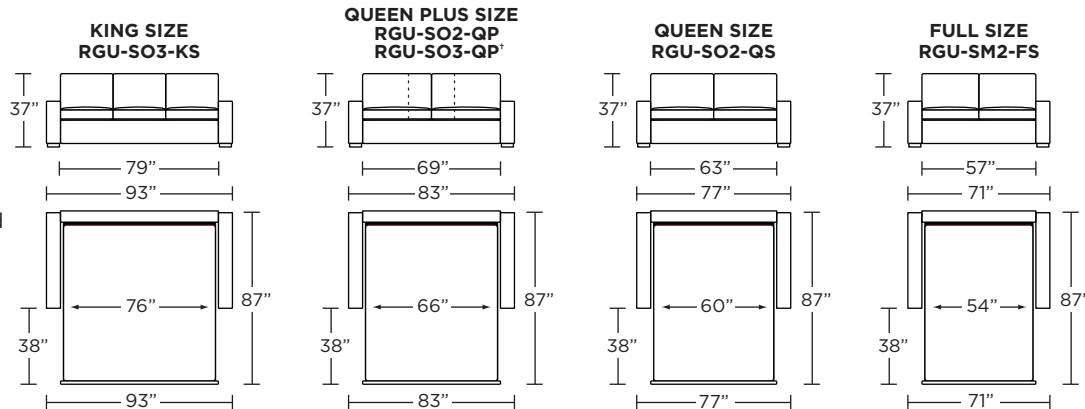

Standard Comfort Sleeper®

Features:

- Featuring the patented Tiffany 24/7™ platform sleep system
- Room to stretch out with true 80 inches of bedroom-length sleeping surface
- Ultimate comfort on five inches of plush, high-density foam mattress
- Under-sofa dust covers keeps dust and dirt from ever touching the mattress
- Zero wall clearance
- Quick-ship delivery
- Single-needle top-stitch
- High-density, high-resiliency foam seat cushions
- Loose back and seat cushions
- Limited lifetime warranty on frame
- 10-year mechanism warranty

Leg height is 2"

Please use actual leather, fabric, Crypton®, Sunbrella® and Ultrasuede® swatches when specifying furniture as the colors shown may vary due to the printing process.

Note: Seat depth includes cushion overhang which may be up to 1"

BACK & SEAT CUSHION DETAIL OPTIONS:

SEAT CUSHION OPTIONS:

* Picture shows left arm seated. Please specify left or right arm seated when ordering.

All orders are in seated position.

† Dotted lines for Queen Plus sizes indicates the number of seats.

All dimensions are approximate and subject to change.

‡ Chaise lifts up to reveal hidden storage space.