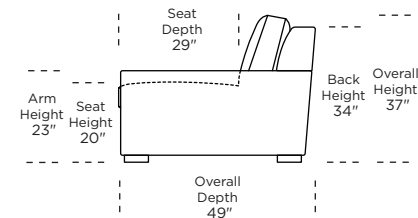

Standard Comfort Sleeper®

Features:

- Featuring the patented Tiffany 24/7™ platform sleep system
- Room to stretch out with true 80 inches of bedroom-length sleeping surface
- Ultimate comfort on five inches of plush, high-density foam mattress
- Under-sofa dust covers keeps dust and dirt from ever touching the mattress
- Zero wall clearance
- Quick-ship delivery
- Single-needle top-stitch
- High-density, high-resiliency foam seat cushions
- Loose back and seat cushions
- Limited lifetime warranty on frame
- 10-year mechanism warranty

Leg height is 2"

Please use actual leather, fabric, Crypton®, Sunbrella® and Ultrasuede® swatches when specifying furniture as the colors shown may vary due to the printing process.

Note: Seat depth includes cushion overhang which may be up to 1"

All dimensions are approximate and subject to change.

‡ Chaise lifts up to reveal hidden storage space.