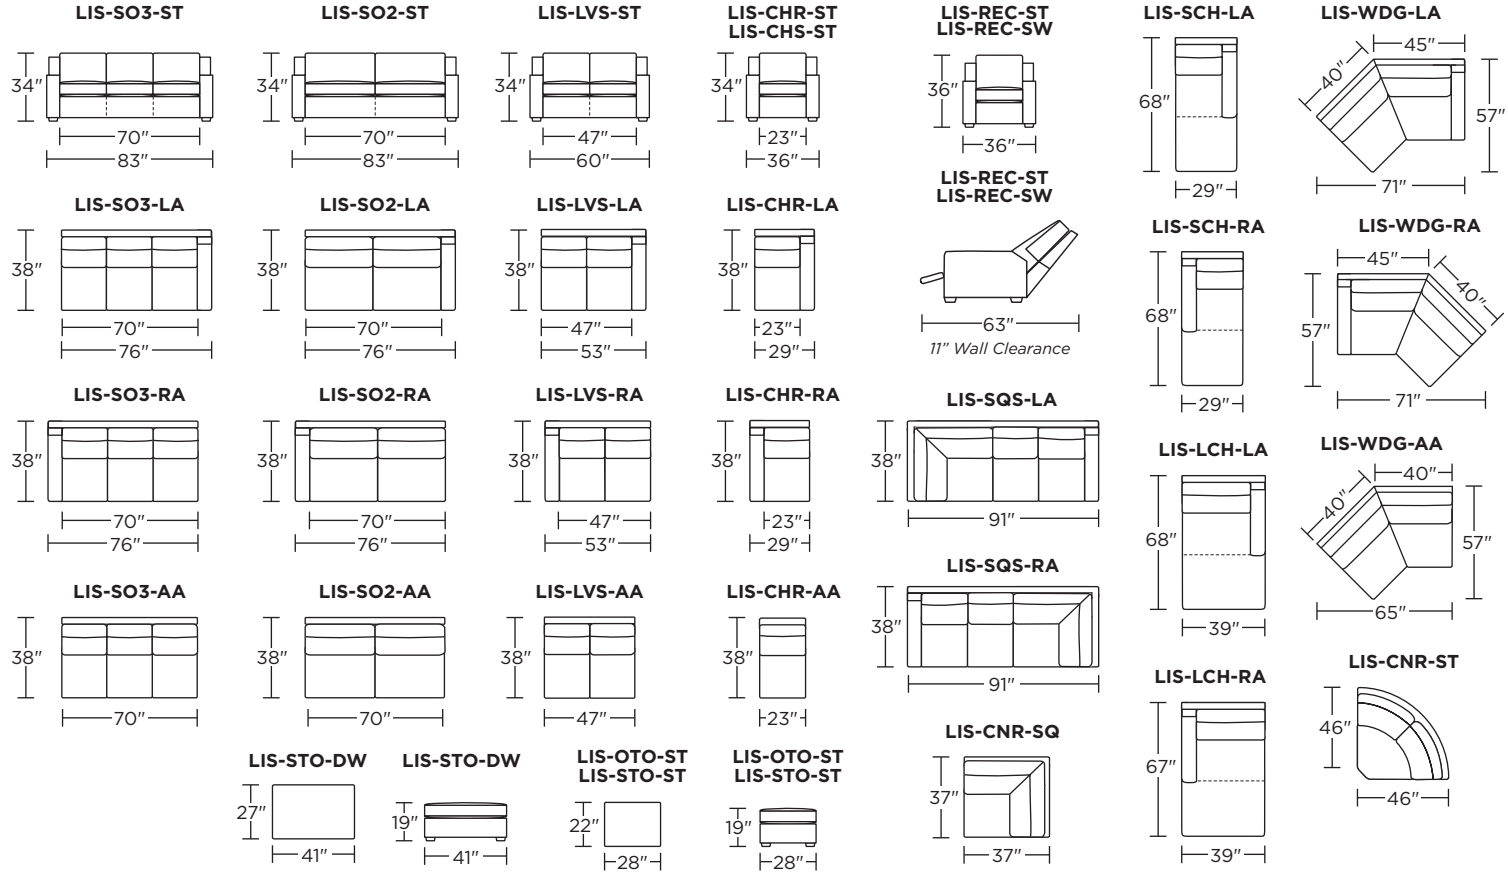

Please use actual leather, fabric, Crypton®, Sunbrella® and Ultrasuede® swatches when specifying furniture as the colors shown may vary due to the printing process.

Suggested Configurations

Note: Dotted line indicates seam on leather, Ultrasuede® and up the roll fabrics. Seams are eliminated with railroaded fabrics.

Scale: 1/8 inch = 1 foot
All dimensions are approximate and subject to change.
Specify components from the sitting position.