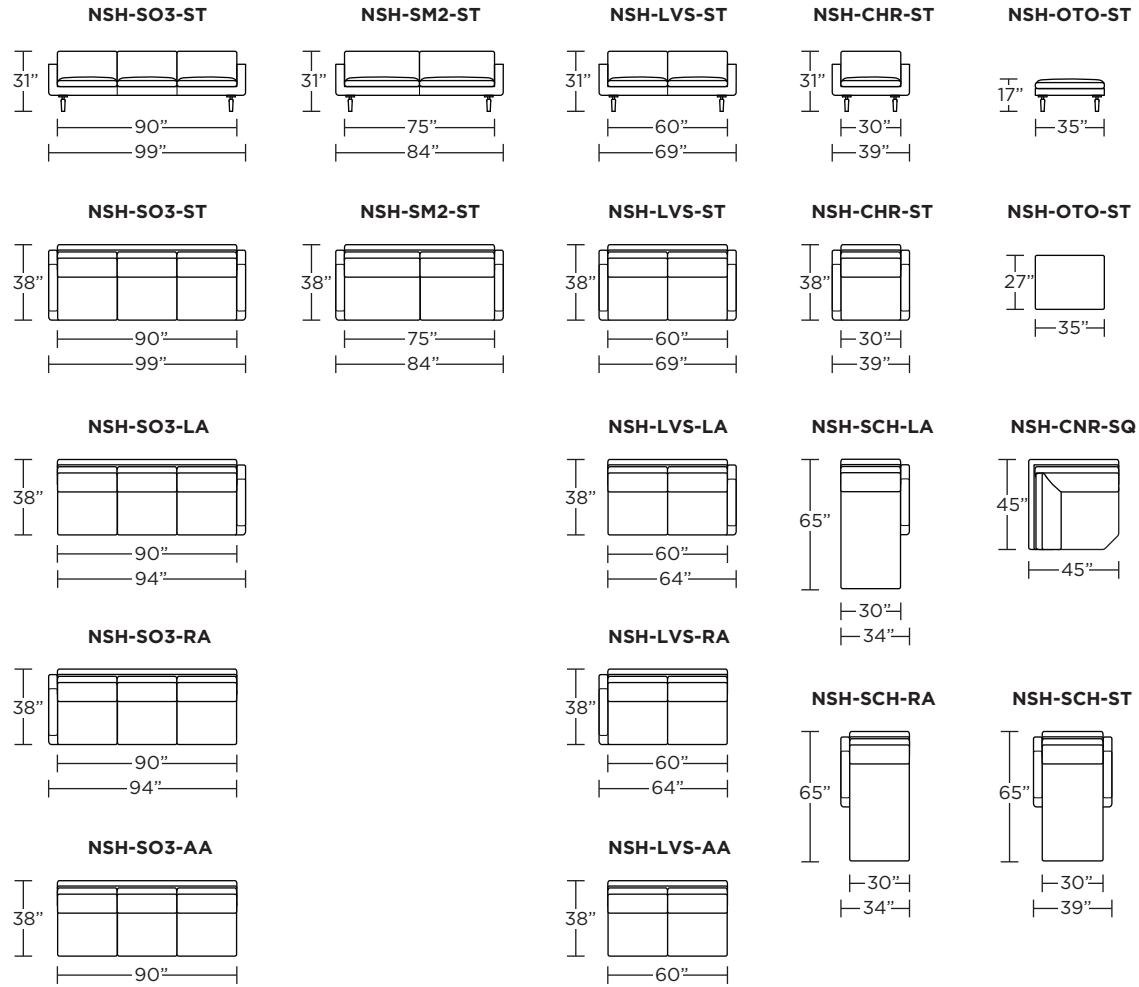

NASH by JOHN MASCHERONI

Scale : 1/8 inch = 1 foot
All dimensions are approximate and subject to change.
Specify all components from the sitting position.

V07.21.23