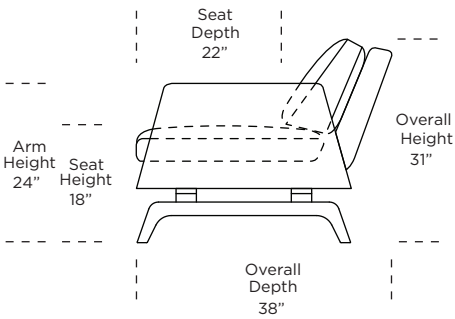

NASH by JOHN MASCHERONI

Scale : 1/8 inch = 1 foot
All dimensions are approximate and subject to change.
Specify all components from the sitting position.

V07.21.23