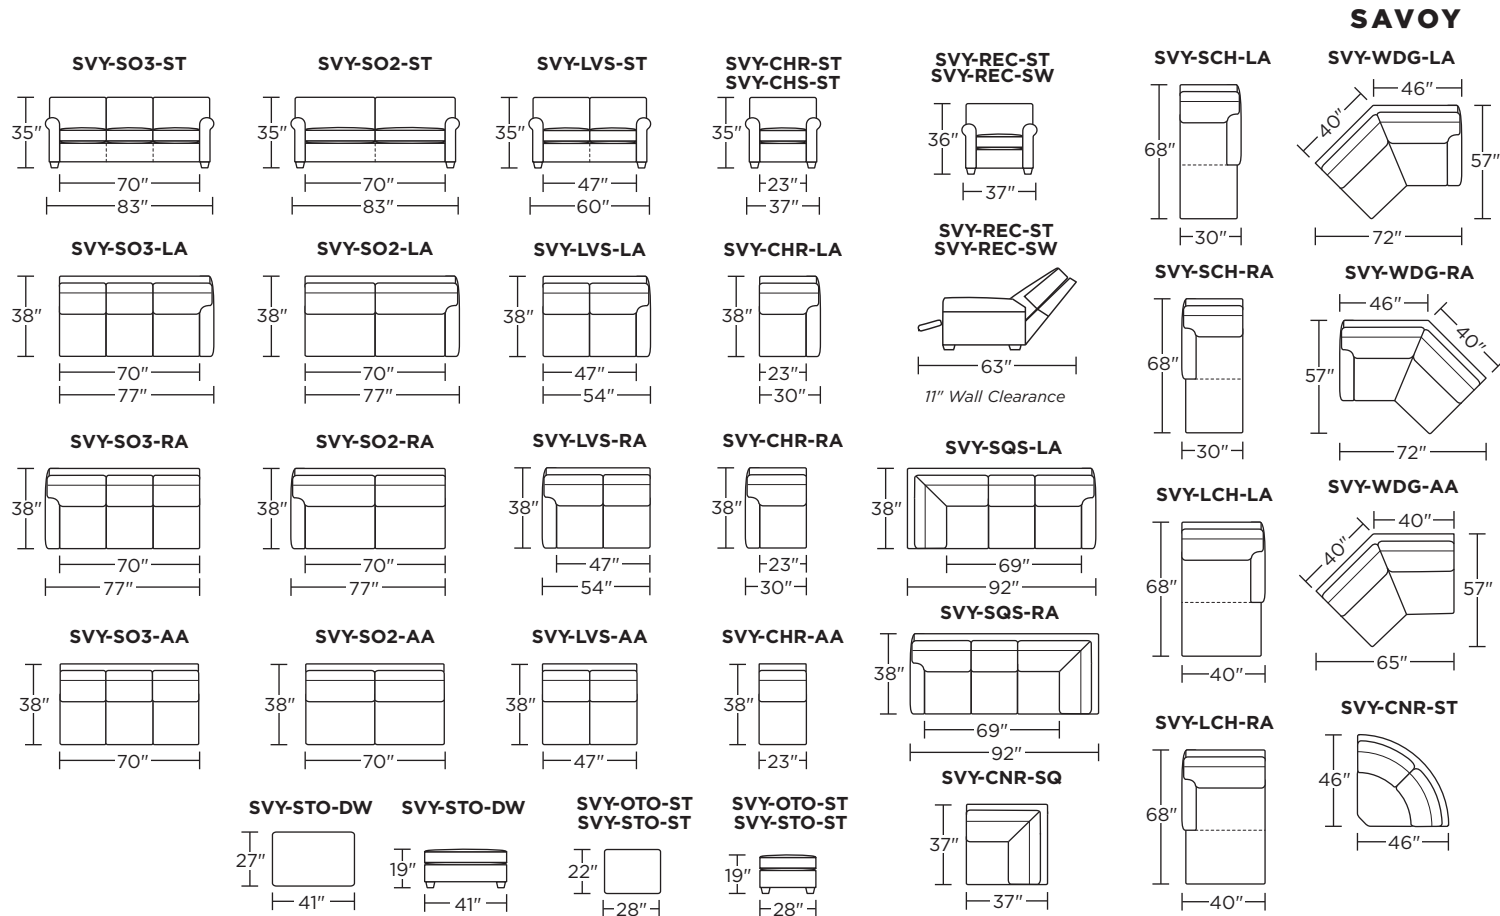

AMERICAN LEATHER® AMERICAN LEATHER® CLASSICS COLLECTION SOFAS & SECTIONALS

Standard Features:

- Advanced unidirectional suspension system
- Premium high-density, high-resiliency foam seats
- Welt cord detail on front arms
- Double-needle top-stitch
- Loose back and seat cushions
- Limited lifetime warranty on frame and suspension

Options:

- Premium high-density, high-resiliency foam seats encased in down
- Extra-firm premium high-density, high-resiliency foam seats encased in down
- Extra-firm premium high-density, high-resiliency foam seats
- Premium high-density, high-resiliency spring foam seats
- Premium high-density, high-resiliency spring foam seats encased in down
- Wood legs available in Dune, Ebony, Mink, or Oiled Ash finish

Please use actual leather, fabric, Crypton®, Sunbrella® and Ultrasuede® swatches when specifying furniture as the colors shown may vary due to the printing process.