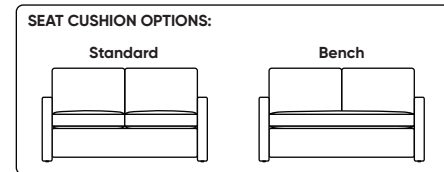

Leg height is 1/4"

Please use actual leather, fabric, Crypton®, Sunbrella® and Ultrasuede® swatches when specifying furniture as the colors shown may vary due to the printing process.

SLEEPER OPTIONS:

SECTIONAL OPTIONS:

Note: Seat depth includes cushion overhang which may be up to 1"

* Picture shows left arm seated. Please specify left or right arm seated when ordering.

All orders are in seated position.

† Dotted lines for Queen Plus and King sizes indicates the number of seats.