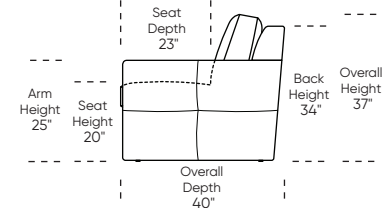

Standard Comfort Sleeper®

Features:

- Featuring the patented Tiffany 24/7™ platform sleep system
- Room to stretch out with true 80 inches of bedroom-length sleeping surface
- Ultimate comfort on five inches of plush, high-density foam mattress
- Under-sofa dust covers keeps dust and dirt from ever touching the mattress
- Zero wall clearance
- Single-needle top-stitch
- Double-needle top-stitch detail on arm
- High-density, high-resiliency foam seat cushions
- Loose back and seat cushions
- Limited lifetime warranty on frame
- 10-year mechanism warranty
- Quick-ship delivery

Leg height is 1/4"

Please use actual leather, fabric, Crypton®, Sunbrella® and Ultrasuede® swatches when specifying furniture as the colors shown may vary due to the printing process.

SLEEPER OPTIONS:

SECTIONAL OPTIONS:

Note: Seat depth includes cushion overhang which may be up to 1"

* Picture shows left arm seated. Please specify left or right arm seated when ordering.

All orders are in seated position.

† Dotted lines for Queen Plus and King sizes indicates the number of seats.