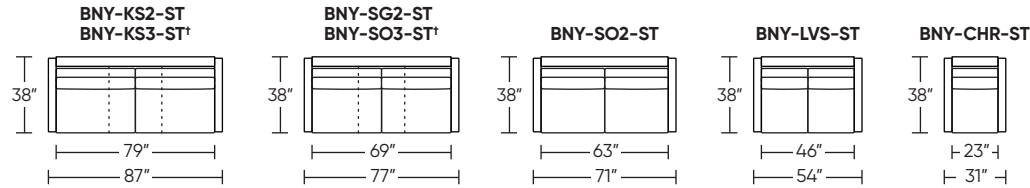

Standard Comfort Sleeper®

Stationary Features:

- High-density, high-resiliency foam seat cushions
- Loose back and seat cushions
- Double-needle top-stitch detail on arm
- Single-needle top-stitch
- Zero wall clearance
- Limited lifetime warranty on frame
- 10-year mechanism warranty
- Quick-ship delivery

Options:

- High-density, high-resiliency foam seat cushions encased in down and down back cushions available
- High-density, high resiliency foam seat cushions encased in Trillium and Trillium back cushions available
- Bench seat cushion
- Tufted back and seat cushion decorative detail
- Ottomans available with casters
- Contrasting cover available (two tone):
  - Color 1 - Body (dictates cost)
  - Color 2 - Back/seat cushions

STATIONARY OPTIONS: