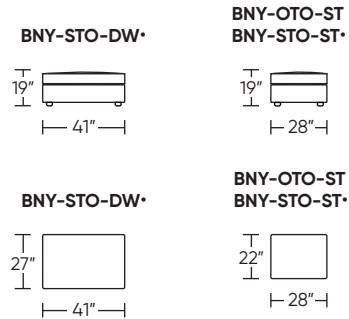

OTTOMAN OPTIONS:

Note: Seat depth includes cushion overhang which may be up to 1"

CONTRASTING COLOR SECTIONS:

BACK & SEAT CUSHION DETAIL OPTIONS:

Plain

Tufted

SEAT CUSHION OPTIONS:

Standard

Bench

† Dotted lines indicates the number of seats.

All dimensions are approximate and subject to change.

• Storage