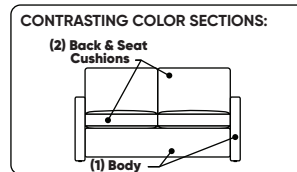

Leg height is 1/4"

Please use actual leather, fabric, Crypton®, Sunbrella® and Ultrasuede® swatches when specifying furniture as the colors shown may vary due to the printing process.

SLEEPER OPTIONS:

SECTIONAL OPTIONS:

Note: Seat depth includes cushion overhang which may be up to 1"

* Picture shows left arm seated. Please specify left or right arm seated when ordering.

All orders are in seated position.

† Dotted lines for Queen Plus and King sizes indicates the number of seats.