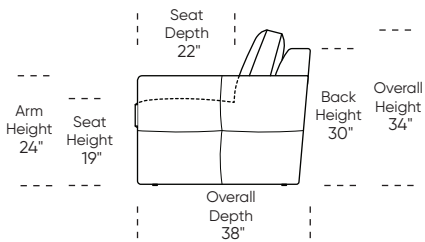

OTTOMAN OPTIONS:

Note: Seat depth includes cushion overhang which may be up to 1"

CONTRASTING COLOR SECTIONS:

BACK & SEAT CUSHION DETAIL OPTIONS:

Plain

Tufted

SEAT CUSHION OPTIONS:

Standard

Bench

† Dotted lines indicates the number of seats.

All dimensions are approximate and subject to change.

• Storage