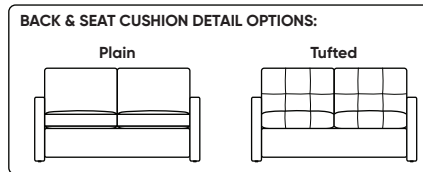

Leg height is 1/4"

Please use actual leather, fabric, Crypton®, Sunbrella® and Ultrasuede® swatches when specifying furniture as the colors shown may vary due to the printing process.

SLEEPER OPTIONS:

SECTIONAL OPTIONS:

Note: Seat depth includes cushion overhang which may be up to 1"

* Picture shows left arm seated. Please specify left or right arm seated when ordering.

All orders are in seated position.

† Dotted lines for Queen Plus and King sizes indicates the number of seats.

All dimensions are approximate and subject to change.

‡ Chaise lifts up to reveal hidden storage space. • Storage

NOTE: Microfiber fabrics such as SUEDELIFE and VEELIFE, as well as velvet fabrics including JENSON, REED, LOOME, and SURI, are not recommended for use on sleeper mechanisms. Higher pile fabrics may create additional friction, which can make opening and closing the mechanism more difficult. For a comprehensive list of non-recommended covers, please contact American Leather Customer Experience. Additional information is available on the fabric landing pages of our website or by scanning the swatch QR code.