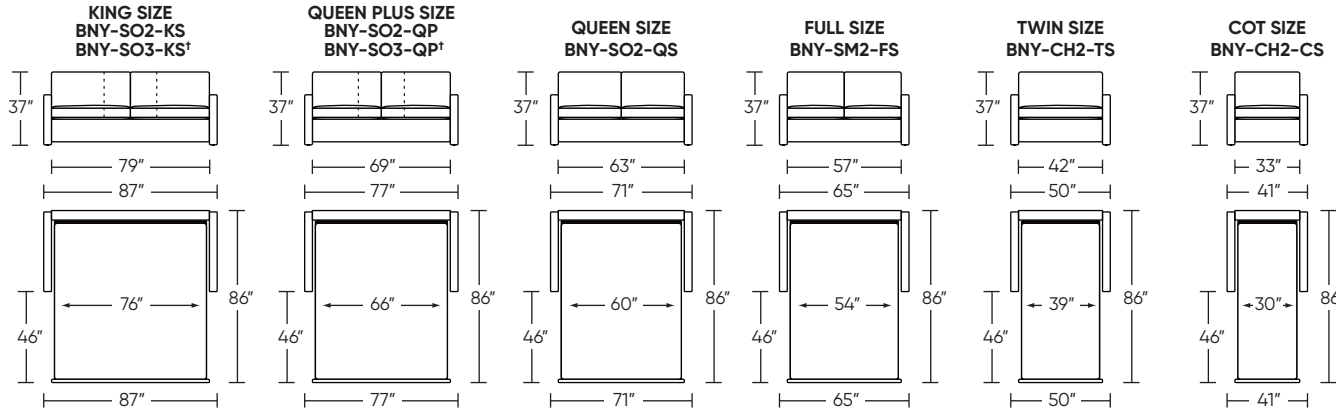

Standard Comfort Sleeper®

Features:

- Featuring the patented Tiffany 24/7™ platform sleep system
- Room to stretch out with true 80 inches of bedroom-length sleeping surface
- Ultimate comfort on five inches of plush, high-density foam mattress
- Under-sofa dust covers keeps dust and dirt from ever touching the mattress
- Zero wall clearance
- Single-needle top-stitch
- Double-needle top-stitch detail on arm
- High-density, high-resiliency foam seat cushions
- Loose back and seat cushions
- Limited lifetime warranty on frame
- 10-year mechanism warranty
- Quick-ship delivery

Leg height is 1/4"

Please use actual leather, fabric, Crypton®, Sunbrella® and Ultrasuede® swatches when specifying furniture as the colors shown may vary due to the printing process.

SLEEPER OPTIONS:

SECTIONAL OPTIONS:

Note: Seat depth includes cushion overhang which may be up to 1"

* Picture shows left arm seated. Please specify left or right arm seated when ordering.

All orders are in seated position.

† Dotted lines for Queen Plus and King sizes indicates the number of seats.

Standard

Bench

† Dotted lines indicates the number of seats.

All dimensions are approximate and subject to change.

• Storage