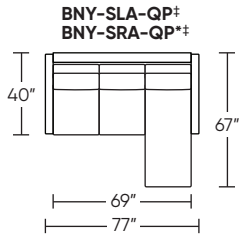

Note: Seat depth includes cushion overhang which may be up to 1"

* Picture shows left arm seated. Please specify left or right arm seated when ordering.

All orders are in seated position.

† Dotted lines for Queen Plus and King sizes indicates the number of seats.

All dimensions are approximate and subject to change.

‡ Chaise lifts up to reveal hidden storage space. • Storage

NOTE: Microfiber fabrics such as SUEDELIFE and VEELIFE, as well as velvet fabrics including JENSON, REED, LOOME, and SURI, are not recommended for use on sleeper mechanisms. Higher pile fabrics may create additional friction, which can make opening and closing the mechanism more difficult. For a comprehensive list of non-recommended covers, please contact American Leather Customer Experience. Additional information is available on the fabric landing pages of our website or by scanning the swatch QR code.

Tiffany 24/7™ Convertible mechanism, U.S. Patents #6904628, #8893323, #9468303, #9668585. Additional patents pending.