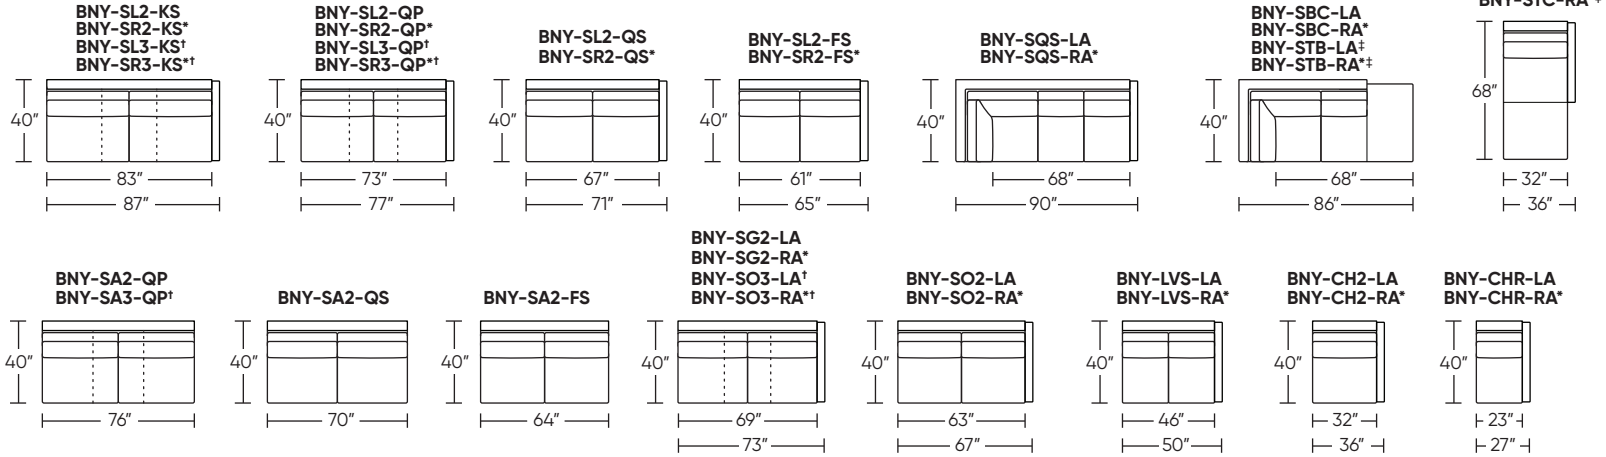

Standard Comfort Sleeper®

Features:

- Featuring the patented Tiffany 24/7™ platform sleep system
- Room to stretch out with true 80 inches of bedroom-length sleeping surface
- Ultimate comfort on five inches of plush, high-density foam mattress
- Under-sofa dust covers keeps dust and dirt from ever touching the mattress
- Zero wall clearance
- Single-needle top-stitch
- Double-needle top-stitch detail on arm
- High-density, high-resiliency foam seat cushions
- Loose back and seat cushions
- Limited lifetime warranty on frame
- 10-year mechanism warranty
- Quick-ship delivery

Leg height is 1/4"

Please use actual leather, fabric, Crypton®, Sunbrella® and Ultrasuede® swatches when specifying furniture as the colors shown may vary due to the printing process.

SLEEPER OPTIONS:

SECTIONAL OPTIONS:

Note: Seat depth includes cushion overhang which may be up to 1"

* Picture shows left arm seated. Please specify left or right arm seated when ordering.

All orders are in seated position.

† Dotted lines for Queen Plus and King sizes indicates the number of seats.