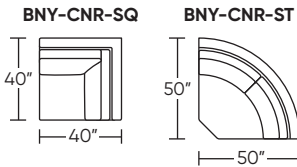

Leg height is 1/4"

Please use actual leather, fabric, Crypton®, Sunbrella® and Ultrasuede® swatches when specifying furniture as the colors shown may vary due to the printing process.

SLEEPER OPTIONS:

SECTIONAL OPTIONS:

Note: Seat depth includes cushion overhang which may be up to 1"

* Picture shows left arm seated. Please specify left or right arm seated when ordering.

All orders are in seated position.

† Dotted lines for Queen Plus and King sizes indicates the number of seats.