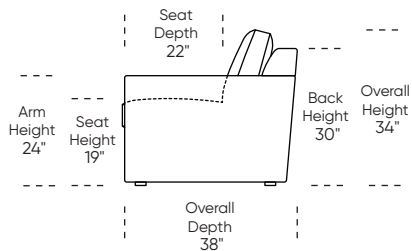

OTTOMAN OPTIONS:

Note: Seat depth includes cushion overhang which may be up to 1"