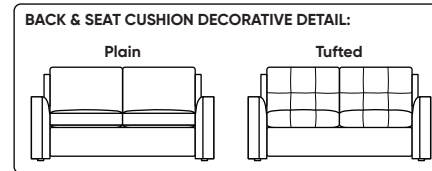

Standard Comfort Sleeper®

Features:

- Featuring the patented Tiffany 24/7™ platform sleep system
- Room to stretch out with true 80 inches of bedroom-length sleeping surface
- Ultimate comfort on five inches of plush, high-density foam mattress
- Under-sofa dust covers keeps dust and dirt from ever touching the mattress
- Zero wall clearance
- Single-needle top-stitch
- High-density, high-resiliency foam seat cushions
- Loose back and seat cushions
- Limited lifetime warranty on frame
- 10-year mechanism warranty
- Quick-ship delivery

Leg height is 1"

Please use actual leather, fabric, Crypton®, Sunbrella® and Ultrasuede® swatches when specifying furniture as the colors shown may vary due to the printing process.

Note: Seat depth includes cushion overhang which may be up to 1"

SLEEPER OPTIONS:

SECTIONAL OPTIONS:

* Picture shows left arm seated. Please specify left or right arm seated when ordering.
 All orders are in seated position.
 † Dotted lines for Queen Plus and King sizes indicates the number of seats.
 All dimensions are approximate and subject to change.
 ‡ Chaise lifts up to reveal hidden storage space. • Storage