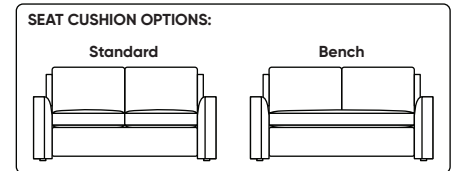

Leg height is 1"

Please use actual leather, fabric, Crypton®, Sunbrella® and Ultrasuede® swatches when specifying furniture as the colors shown may vary due to the printing process.

Note: Seat depth includes cushion overhang which may be up to 1"

SLEEPER OPTIONS:

SECTIONAL OPTIONS:

* Picture shows left arm seated. Please specify left or right arm seated when ordering.
 All orders are in seated position.
 † Dotted lines for Queen Plus and King sizes indicates the number of seats.
 All dimensions are approximate and subject to change.
 ‡ Chaise lifts up to reveal hidden storage space. • Storage