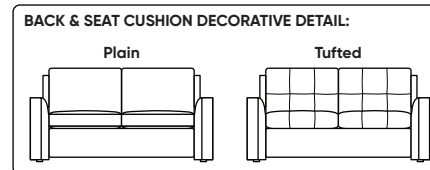

Options:

- High-density, high-resiliency foam seat cushions encased in down and down back cushions available
- High-density, high-resiliency foam seat cushions encased in Trillium and Trillium back cushions available
- Bench seat cushion
- Tufted back and seat cushion decorative detail
- Ottomans available with casters
- Contrasting cover available (two tone):
 - Color 1 - Body (dictates cost)
 - Color 2 - Back/seat cushions

STATIONARY OPTIONS:

OTTOMAN OPTIONS:

Note: Seat depth includes cushion overhang which may be up to 1"

† Dotted lines indicates the number of seats.

All dimensions are approximate and subject to change.

• Storage