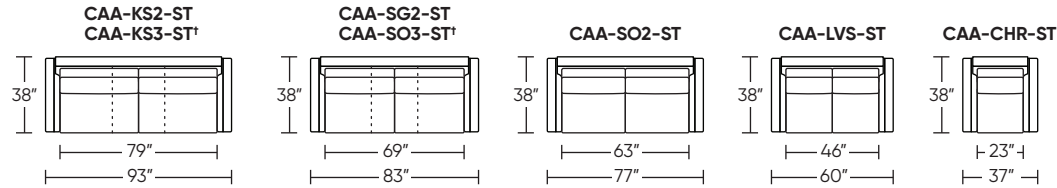

STATIONARY OPTIONS:

OTTOMAN OPTIONS:

Note: Seat depth includes cushion overhang which may be up to 1"

† Dotted lines indicates the number of seats.

All dimensions are approximate and subject to change.

• Storage