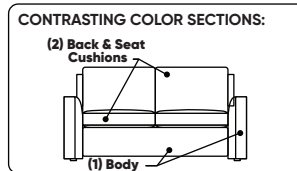

Leg height is 1"

Please use actual leather, fabric, Crypton®, Sunbrella® and Ultrasuede® swatches when specifying furniture as the colors shown may vary due to the printing process.

Note: Seat depth includes cushion overhang which may be up to 1"

SLEEPER OPTIONS:

SECTIONAL OPTIONS:

* Picture shows left arm seated. Please specify left or right arm seated when ordering.
 All orders are in seated position.
 † Dotted lines for Queen Plus and King sizes indicates the number of seats.
 All dimensions are approximate and subject to change.
 ‡ Chaise lifts up to reveal hidden storage space. • Storage