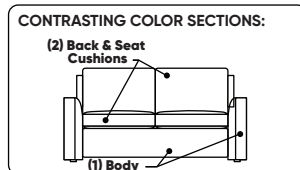

Options:

- High-density, high-resiliency foam seat cushions encased in down and down back cushions available
- High-density, high-resiliency foam seat cushions encased in Trillium and Trillium back cushions available
- Bench seat cushion
- Tufted back and seat cushion decorative detail
- Ottomans available with casters
- Contrasting cover available (two tone):
 - Color 1 - Body (dictates cost)
 - Color 2 - Back/seat cushions

STATIONARY OPTIONS:

OTTOMAN OPTIONS:

Note: Seat depth includes cushion overhang which may be up to 1"

† Dotted lines indicates the number of seats.

All dimensions are approximate and subject to change.

• Storage