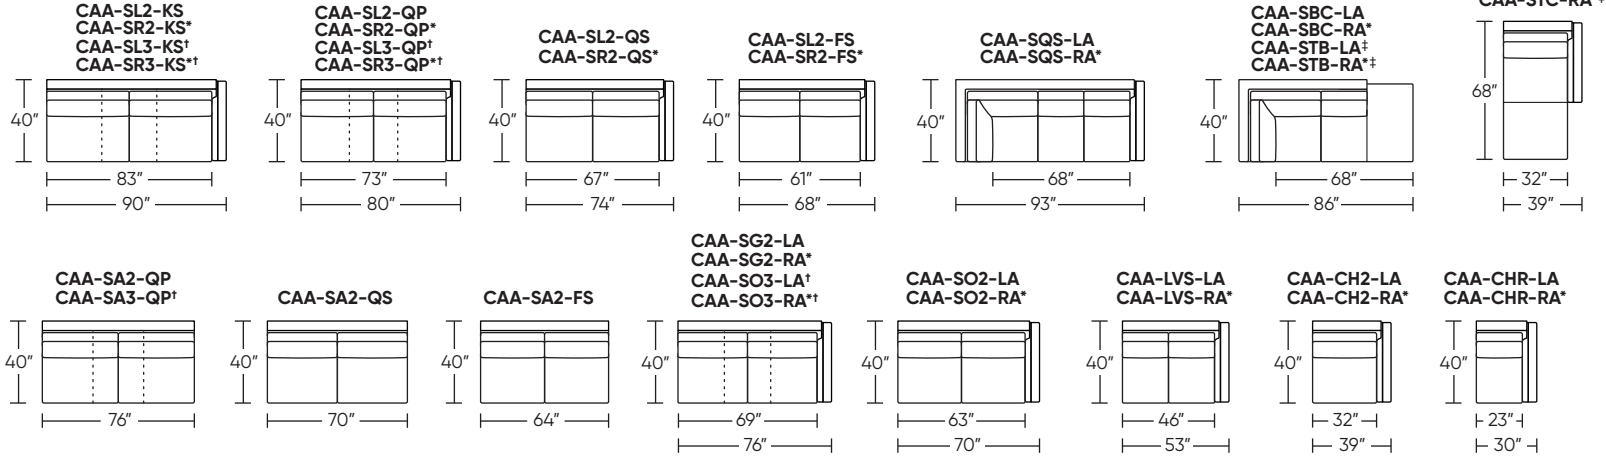

Standard Comfort Sleeper®

Features:

- Featuring the patented Tiffany 24/7™ platform sleep system
- Room to stretch out with true 80 inches of bedroom-length sleeping surface
- Ultimate comfort on five inches of plush, high-density foam mattress
- Under-sofa dust covers keeps dust and dirt from ever touching the mattress
- Zero wall clearance
- Single-needle top-stitch
- High-density, high-resiliency foam seat cushions
- Loose back and seat cushions
- Limited lifetime warranty on frame
- 10-year mechanism warranty
- Quick-ship delivery

Leg height is 1"

Please use actual leather, fabric, Crypton®, Sunbrella® and Ultrasuede® swatches when specifying furniture as the colors shown may vary due to the printing process.

Note: Seat depth includes cushion overhang which may be up to 1"

SLEEPER OPTIONS:

SECTIONAL OPTIONS:

* Picture shows left arm seated. Please specify left or right arm seated when ordering.
 All orders are in seated position.
 † Dotted lines for Queen Plus and King sizes indicates the number of seats.
 All dimensions are approximate and subject to change.
 ‡ Chaise lifts up to reveal hidden storage space. • Storage

STATIONARY OPTIONS:

OTTOMAN OPTIONS:

Note: Seat depth includes cushion overhang which may be up to 1"

† Dotted lines indicates the number of seats.

All dimensions are approximate and subject to change.

• Storage