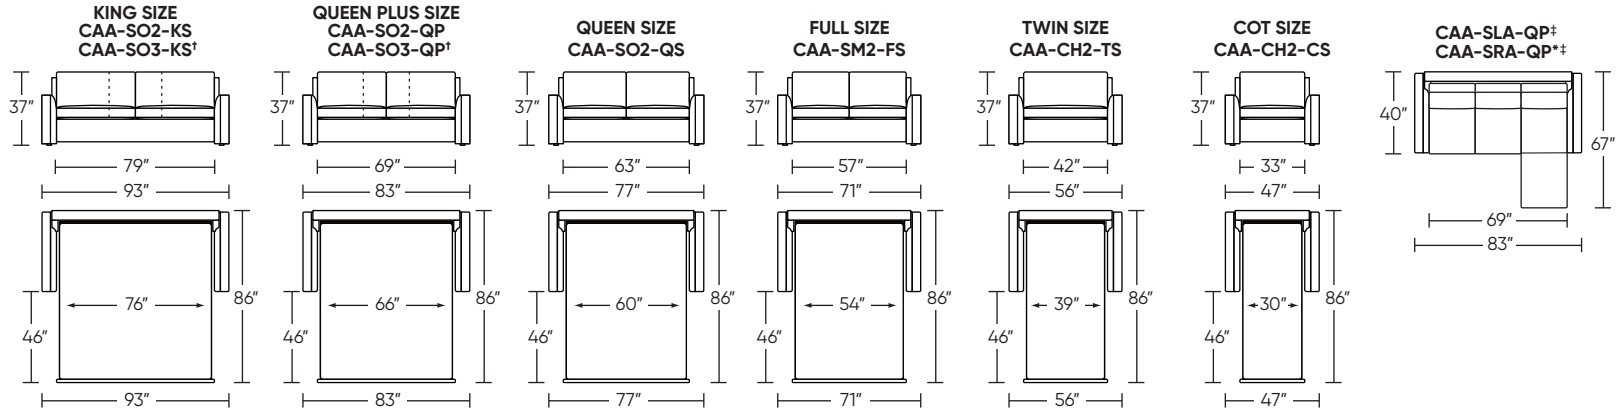

Standard Comfort Sleeper®

Features:

- Featuring the patented Tiffany 24/7™ platform sleep system
- Room to stretch out with true 80 inches of bedroom-length sleeping surface
- Ultimate comfort on five inches of plush, high-density foam mattress
- Under-sofa dust covers keeps dust and dirt from ever touching the mattress
- Zero wall clearance
- Single-needle top-stitch
- High-density, high-resiliency foam seat cushions
- Loose back and seat cushions
- Limited lifetime warranty on frame
- 10-year mechanism warranty
- Quick-ship delivery

Leg height is 1"

Please use actual leather, fabric, Crypton®, Sunbrella® and Ultrasuede® swatches when specifying furniture as the colors shown may vary due to the printing process.

Note: Seat depth includes cushion overhang which may be up to 1"

SLEEPER OPTIONS:

SECTIONAL OPTIONS:

* Picture shows left arm seated. Please specify left or right arm seated when ordering.
 All orders are in seated position.
 † Dotted lines for Queen Plus and King sizes indicates the number of seats.
 All dimensions are approximate and subject to change.
 ‡ Chaise lifts up to reveal hidden storage space. • Storage

STATIONARY OPTIONS:

OTTOMAN OPTIONS:

Note: Seat depth includes cushion overhang which may be up to 1"

† Dotted lines indicates the number of seats.

All dimensions are approximate and subject to change.

• Storage