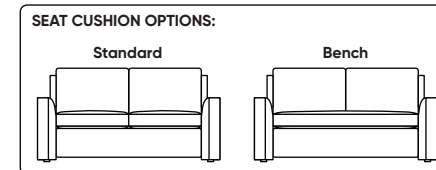

STATIONARY OPTIONS:

OTTOMAN OPTIONS:

Note: Seat depth includes cushion overhang which may be up to 1"

† Dotted lines indicates the number of seats.

All dimensions are approximate and subject to change.

• Storage