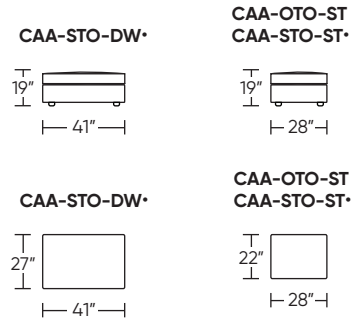

OTTOMAN OPTIONS:

Note: Seat depth includes cushion overhang which may be up to 1"