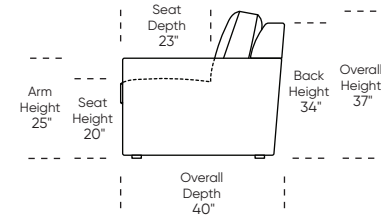

Standard Comfort Sleeper®

Features:

- Featuring the patented Tiffany 24/7™ platform sleep system
- Room to stretch out with true 80 inches of bedroom-length sleeping surface
- Ultimate comfort on five inches of plush, high-density foam mattress
- Under-sofa dust covers keeps dust and dirt from ever touching the mattress
- Zero wall clearance
- Single-needle top-stitch
- High-density, high-resiliency foam seat cushions
- Loose back and seat cushions
- Limited lifetime warranty on frame
- 10-year mechanism warranty
- Quick-ship delivery

Leg height is 1"

Please use actual leather, fabric, Crypton®, Sunbrella® and Ultrasuede® swatches when specifying furniture as the colors shown may vary due to the printing process.

Note: Seat depth includes cushion overhang which may be up to 1"

SLEEPER OPTIONS:

SECTIONAL OPTIONS:

* Picture shows left arm seated. Please specify left or right arm seated when ordering.
 All orders are in seated position.
 † Dotted lines for Queen Plus and King sizes indicates the number of seats.
 All dimensions are approximate and subject to change.
 ‡ Chaise lifts up to reveal hidden storage space. • Storage