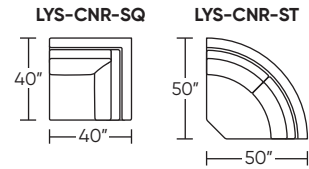

Leg height is 2"

Please use actual leather, fabric, Crypton®, Sunbrella® and Ultrasuede® swatches when specifying furniture as the colors shown may vary due to the printing process.

Note: Seat depth includes cushion overhang which may be up to 1"

SLEEPER OPTIONS:

SECTIONAL OPTIONS:

* Picture shows left arm seated. Please specify left or right arm seated when ordering.
 † Dotted lines for Queen Plus and King sizes indicates the number of seats.
 ‡ Chaise lifts up to reveal hidden storage space. • Storage