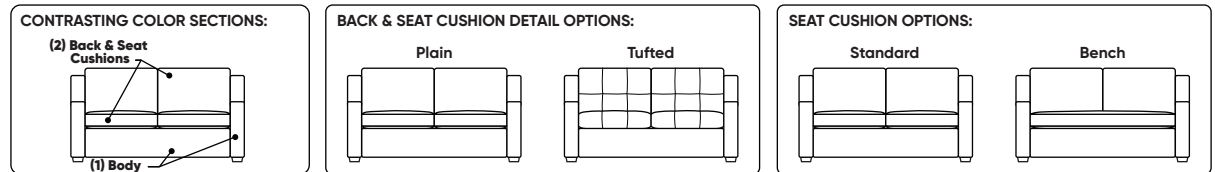

Standard Comfort Sleeper®

Features:

- Featuring the patented Tiffany 24/7™ platform sleep system
- Room to stretch out with true 80 inches of bedroom-length sleeping surface
- Ultimate comfort on five inches of plush, high-density foam mattress
- Under-sofa dust covers keeps dust and dirt from ever touching the mattress
- Zero wall clearance
- Single-needle top-stitch
- High-density, high-resiliency foam seat cushions
- Loose back and seat cushions
- Limited lifetime warranty on frame
- 10-year mechanism warranty
- Quick-ship delivery

Leg height is 2"

Please use actual leather, fabric, Crypton®, Sunbrella® and Ultrasuede® swatches when specifying furniture as the colors shown may vary due to the printing process.

Note: Seat depth includes cushion overhang which may be up to 1"

SLEEPER OPTIONS:

SECTIONAL OPTIONS:

* Picture shows left arm seated. Please specify left or right arm seated when ordering.
 † Dotted lines for Queen Plus and King sizes indicates the number of seats.
 ‡ Chaise lifts up to reveal hidden storage space. • Storage