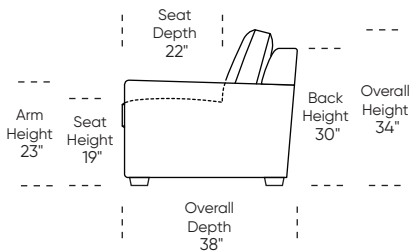

OTTOMAN OPTIONS:

Note: Seat depth includes cushion overhang which may be up to 1"

CONTRASTING COLOR SECTIONS:

BACK & SEAT CUSHION DETAIL OPTIONS:

Plain

Tufted

SEAT CUSHION OPTIONS:

Standard

Bench

† Dotted lines indicates the number of seats.

All dimensions are approximate and subject to change.

• Storage