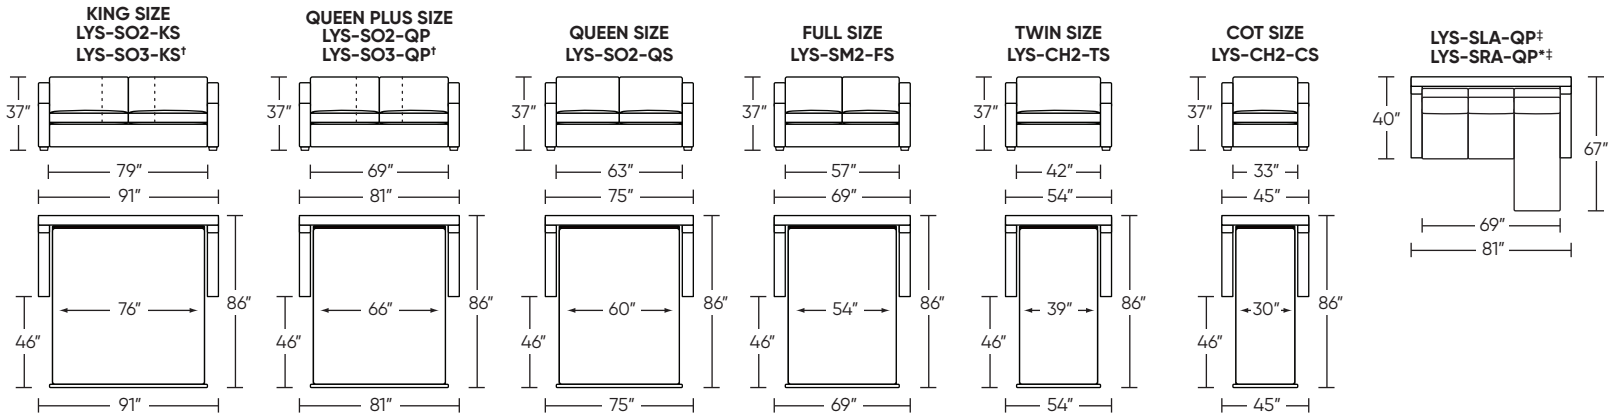

Standard Comfort Sleeper®

Features:

- Featuring the patented Tiffany 24/7™ platform sleep system
- Room to stretch out with true 80 inches of bedroom-length sleeping surface
- Ultimate comfort on five inches of plush, high-density foam mattress
- Under-sofa dust covers keeps dust and dirt from ever touching the mattress
- Zero wall clearance
- Single-needle top-stitch
- High-density, high-resiliency foam seat cushions
- Loose back and seat cushions
- Limited lifetime warranty on frame
- 10-year mechanism warranty
- Quick-ship delivery

Leg height is 2"

Please use actual leather, fabric, Crypton®, Sunbrella® and Ultrasuede® swatches when specifying furniture as the colors shown may vary due to the printing process.

Note: Seat depth includes cushion overhang which may be up to 1"

SLEEPER OPTIONS:

SECTIONAL OPTIONS:

* Picture shows left arm seated. Please specify left or right arm seated when ordering.
 † Dotted lines for Queen Plus and King sizes indicates the number of seats.
 ‡ Chaise lifts up to reveal hidden storage space. • Storage

Standard

Bench

† Dotted lines indicates the number of seats.

All dimensions are approximate and subject to change.

• Storage