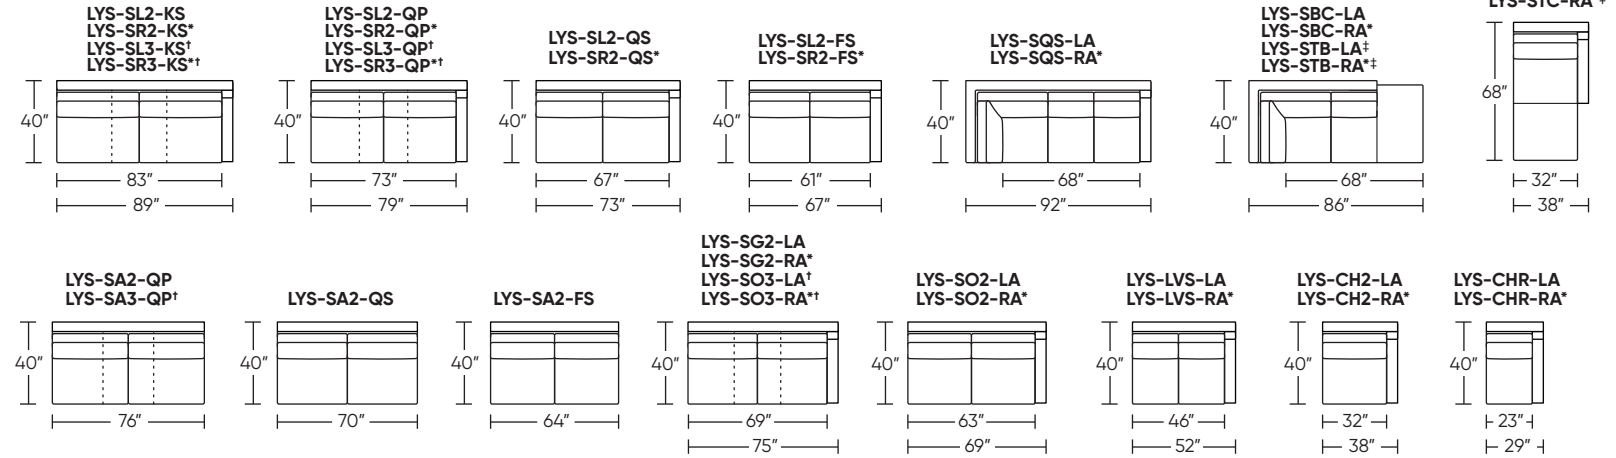

Standard Comfort Sleeper®

Features:

- Featuring the patented Tiffany 24/7™ platform sleep system
- Room to stretch out with true 80 inches of bedroom-length sleeping surface
- Ultimate comfort on five inches of plush, high-density foam mattress
- Under-sofa dust covers keeps dust and dirt from ever touching the mattress
- Zero wall clearance
- Single-needle top-stitch
- High-density, high-resiliency foam seat cushions
- Loose back and seat cushions
- Limited lifetime warranty on frame
- 10-year mechanism warranty
- Quick-ship delivery

Leg height is 2"

Please use actual leather, fabric, Crypton®, Sunbrella® and Ultrasuede® swatches when specifying furniture as the colors shown may vary due to the printing process.

Note: Seat depth includes cushion overhang which may be up to 1"

SLEEPER OPTIONS:

SECTIONAL OPTIONS:

* Picture shows left arm seated. Please specify left or right arm seated when ordering.
 † Dotted lines for Queen Plus and King sizes indicates the number of seats.
 ‡ Chaise lifts up to reveal hidden storage space. • Storage