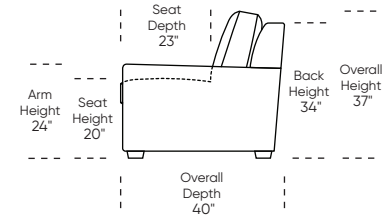

Standard Comfort Sleeper®

Features:

- Featuring the patented Tiffany 24/7™ platform sleep system
- Room to stretch out with true 80 inches of bedroom-length sleeping surface
- Ultimate comfort on five inches of plush, high-density foam mattress
- Under-sofa dust covers keeps dust and dirt from ever touching the mattress
- Zero wall clearance
- Single-needle top-stitch
- High-density, high-resiliency foam seat cushions
- Loose back and seat cushions
- Limited lifetime warranty on frame
- 10-year mechanism warranty
- Quick-ship delivery

Leg height is 2"

Please use actual leather, fabric, Crypton®, Sunbrella® and Ultrasuede® swatches when specifying furniture as the colors shown may vary due to the printing process.

Note: Seat depth includes cushion overhang which may be up to 1"

SLEEPER OPTIONS:

SECTIONAL OPTIONS:

* Picture shows left arm seated. Please specify left or right arm seated when ordering.
 † Dotted lines for Queen Plus and King sizes indicates the number of seats.
 ‡ Chaise lifts up to reveal hidden storage space. • Storage