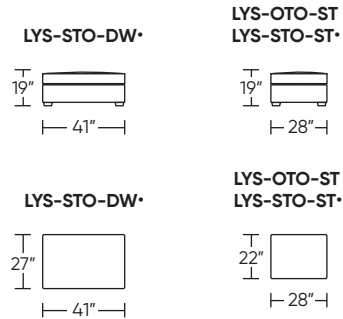

OTTOMAN OPTIONS:

Note: Seat depth includes cushion overhang which may be up to 1"

CONTRASTING COLOR SECTIONS:

BACK & SEAT CUSHION DETAIL OPTIONS:

Plain

Tufted

SEAT CUSHION OPTIONS:

Standard

Bench

† Dotted lines indicates the number of seats.

All dimensions are approximate and subject to change.

• Storage