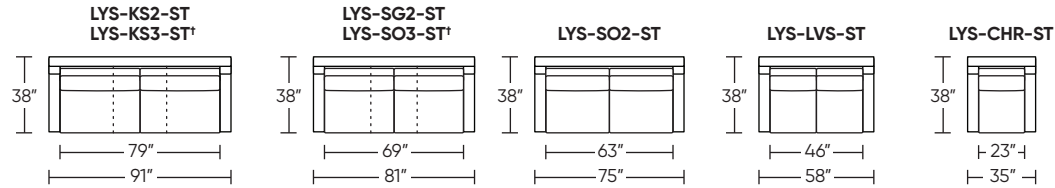

Standard Comfort Sleeper®

Stationary Features:

- High-density, high-resiliency foam seat cushions
- Loose back and seat cushions
- Single-needle top-stitch
- Zero wall clearance
- Limited lifetime warranty on frame
- 10-year mechanism warranty
- Quick-ship delivery

Options:

- High-density, high-resiliency foam seat cushions encased in down and down back cushions available
- High-density, high-resiliency foam seat cushions encased in Trillium and Trillium back cushions available
- Bench seat cushion
- Tufted back and seat cushion decorative detail
- Wood legs available in Dune, Ebony, Mink, or Oiled Ash finish
- Ottomans available with casters
- Contrasting cover available (two tone):
  - Color 1 - Body (dictates cost)
  - Color 2 - Back/seat cushions

STATIONARY OPTIONS: