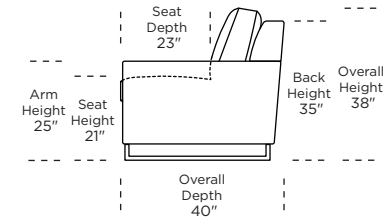

Standard Comfort Sleeper®

Features:

- Featuring the patented Tiffany 24/7™ platform sleep system
- Room to stretch out with true 80 inches of bedroom-length sleeping surface
- Ultimate comfort on four inches of plush, high-density foam mattress
- Under-sofa dust covers keeps dust and dirt from ever touching the mattress
- Zero wall clearance
- Double-needle top-stitch
- High-density, high-resiliency foam seat cushions
- Loose back and seat cushions
- Limited lifetime warranty on frame
- 10-year mechanism warranty
- Brushed stainless steel leg
- Quick-ship delivery

Leg height is 4"

Please use actual leather, fabric, Crypton®, Sunbrella® and Ultrasuede® swatches when specifying furniture as the colors shown may vary due to the printing process.

Note: Seat depth includes cushion overhang which may be up to 1"

SLEEPER OPTIONS:

SULLEY

SECTIONAL OPTIONS:

* Picture shows left arm seated. Please specify left or right arm seated when ordering.
 † Dotted lines for Queen Plus and King sizes indicates the number of seats.
 ‡ Chaise lifts up to reveal hidden storage space. • Storage