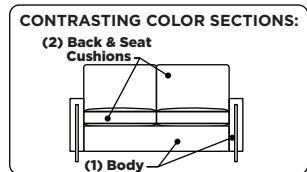

Leg height is 4"

Please use actual leather, fabric, Crypton®, Sunbrella® and Ultrasuede® swatches when specifying furniture as the colors shown may vary due to the printing process.

Note: Seat depth includes cushion overhang which may be up to 1"

SLEEPER OPTIONS:

SULLEY

SECTIONAL OPTIONS:

* Picture shows left arm seated. Please specify left or right arm seated when ordering.
 † Dotted lines for Queen Plus and King sizes indicates the number of seats.
 ‡ Chaise lifts up to reveal hidden storage space. • Storage