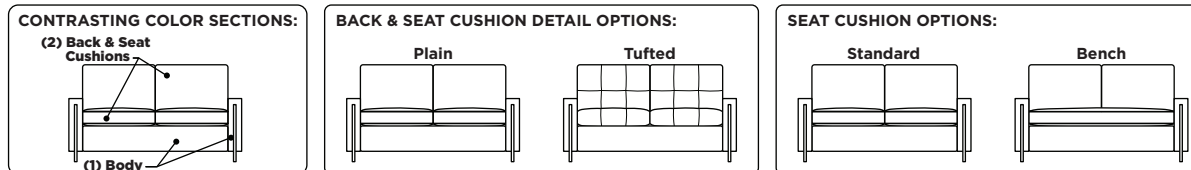

STATIONARY OPTIONS:

OTTOMAN OPTIONS:

Note: Seat depth includes cushion overhang which may be up to 1"

† Dotted lines indicates the number of seats.

All dimensions are approximate and subject to change.

• Storage