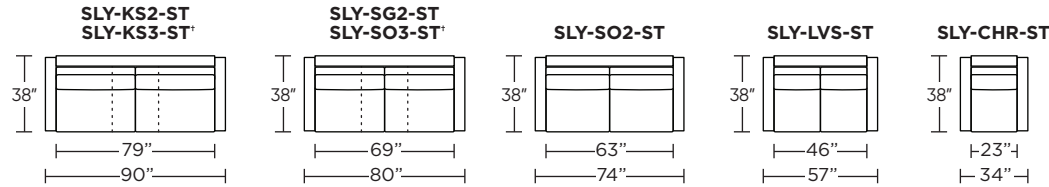

Standard Comfort Sleeper®

Stationary Features:

- High-density, high-resiliency foam seat cushions
- Loose back and seat cushions
- Double-needle top-stitch
- Limited lifetime warranty on frame
- 10-year mechanism warranty
- Brushed stainless steel leg
- Quick-ship delivery

Options:

- High-density, high-resiliency foam seat cushions encased in down and down back cushions available
- High-density, high-resiliency foam seat cushions encased in Trillium and Trillium back cushions available
- Bench seat cushion
- Tufted back and seat cushion decorative detail
- Contrasting cover available (two tone):
  - Color 1 - Body (dictates cost)
  - Color 2 - Back/seat cushions
- Metal leg available in antique brass or burnished bronze finish

STATIONARY OPTIONS: