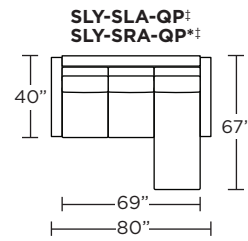

Leg height is 4"

Please use actual leather, fabric, Crypton®, Sunbrella® and Ultrasuede® swatches when specifying furniture as the colors shown may vary due to the printing process.

Note: Seat depth includes cushion overhang which may be up to 1"

SLEEPER OPTIONS:

SULLEY

SECTIONAL OPTIONS:

* Picture shows left arm seated. Please specify left or right arm seated when ordering.
 † Dotted lines for Queen Plus and King sizes indicates the number of seats.
 ‡ Chaise lifts up to reveal hidden storage space. • Storage