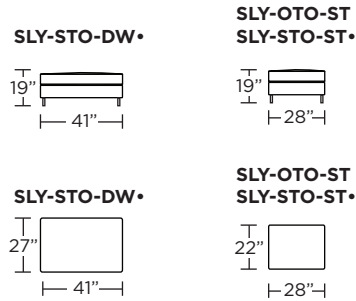

OTTOMAN OPTIONS:

Note: Seat depth includes cushion overhang which may be up to 1"