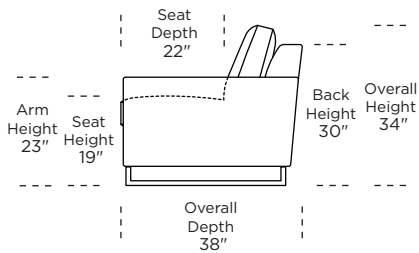

OTTOMAN OPTIONS:

Note: Seat depth includes cushion overhang which may be up to 1"