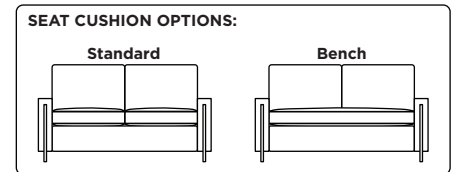

Standard Comfort Sleeper®

Features:

- Featuring the patented Tiffany 24/7™ platform sleep system
- Room to stretch out with true 80 inches of bedroom-length sleeping surface
- Ultimate comfort on four inches of plush, high-density foam mattress
- Under-sofa dust covers keeps dust and dirt from ever touching the mattress
- Zero wall clearance
- Double-needle top-stitch
- High-density, high-resiliency foam seat cushions
- Loose back and seat cushions
- Limited lifetime warranty on frame
- 10-year mechanism warranty
- Brushed stainless steel leg
- Quick-ship delivery

Leg height is 4"

Please use actual leather, fabric, Crypton®, Sunbrella® and Ultrasuede® swatches when specifying furniture as the colors shown may vary due to the printing process.

Note: Seat depth includes cushion overhang which may be up to 1"

SLEEPER OPTIONS:

SULLEY

SECTIONAL OPTIONS:

* Picture shows left arm seated. Please specify left or right arm seated when ordering.
 † Dotted lines for Queen Plus and King sizes indicates the number of seats.
 ‡ Chaise lifts up to reveal hidden storage space. • Storage