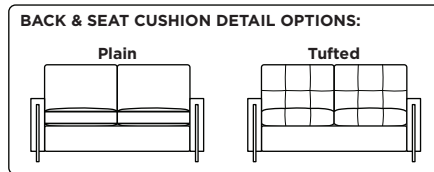

Leg height is 4"

Please use actual leather, fabric, Crypton®, Sunbrella® and Ultrasuede® swatches when specifying furniture as the colors shown may vary due to the printing process.

Note: Seat depth includes cushion overhang which may be up to 1"

SLEEPER OPTIONS:

SULLEY

SECTIONAL OPTIONS:

* Picture shows left arm seated. Please specify left or right arm seated when ordering.
 † Dotted lines for Queen Plus and King sizes indicates the number of seats.
 ‡ Chaise lifts up to reveal hidden storage space. • Storage