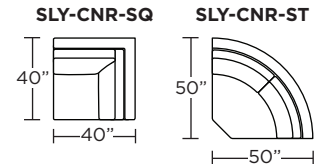

Leg height is 4"

Please use actual leather, fabric, Crypton®, Sunbrella® and Ultrasuede® swatches when specifying furniture as the colors shown may vary due to the printing process.

Note: Seat depth includes cushion overhang which may be up to 1"

SLEEPER OPTIONS:

SULLEY

SECTIONAL OPTIONS:

* Picture shows left arm seated. Please specify left or right arm seated when ordering.
 † Dotted lines for Queen Plus and King sizes indicates the number of seats.
 ‡ Chaise lifts up to reveal hidden storage space. • Storage