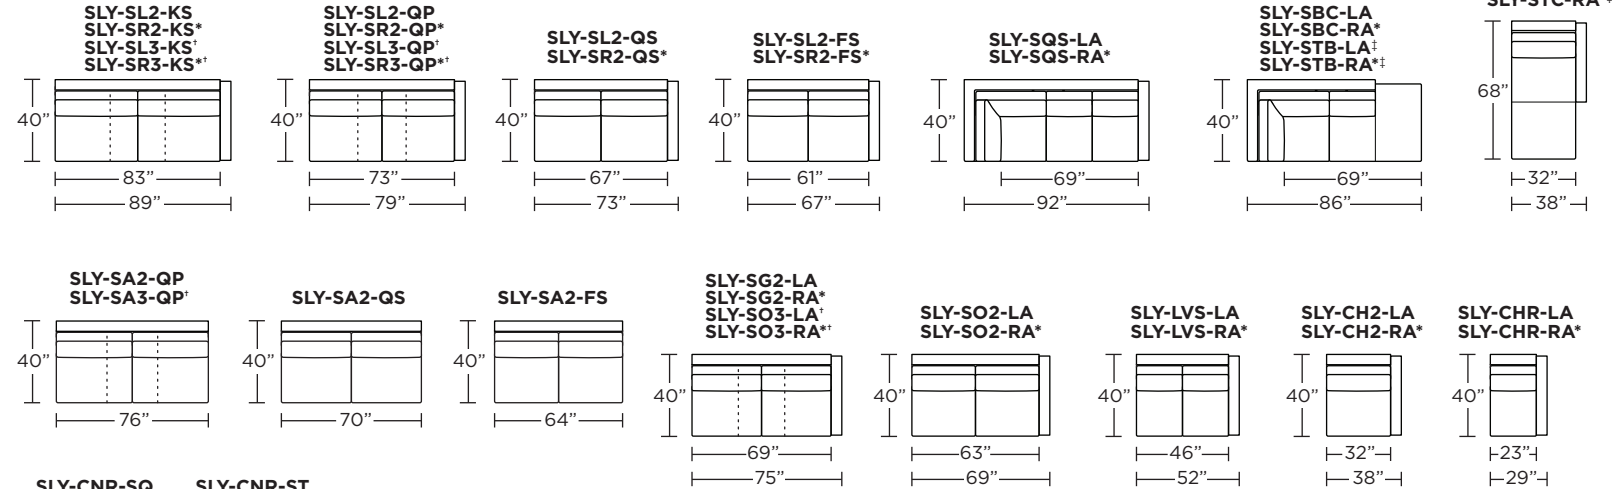

Standard Comfort Sleeper®

Features:

- Featuring the patented Tiffany 24/7™ platform sleep system
- Room to stretch out with true 80 inches of bedroom-length sleeping surface
- Ultimate comfort on four inches of plush, high-density foam mattress
- Under-sofa dust covers keeps dust and dirt from ever touching the mattress
- Zero wall clearance
- Double-needle top-stitch
- High-density, high-resiliency foam seat cushions
- Loose back and seat cushions
- Limited lifetime warranty on frame
- 10-year mechanism warranty
- Brushed stainless steel leg
- Quick-ship delivery

Leg height is 4"

Please use actual leather, fabric, Crypton®, Sunbrella® and Ultrasuede® swatches when specifying furniture as the colors shown may vary due to the printing process.

Note: Seat depth includes cushion overhang which may be up to 1"

SLEEPER OPTIONS:

SULLEY

SECTIONAL OPTIONS:

* Picture shows left arm seated. Please specify left or right arm seated when ordering.
 † Dotted lines for Queen Plus and King sizes indicates the number of seats.
 ‡ Chaise lifts up to reveal hidden storage space. • Storage

STATIONARY OPTIONS:

OTTOMAN OPTIONS:

Note: Seat depth includes cushion overhang which may be up to 1"

† Dotted lines indicates the number of seats.

All dimensions are approximate and subject to change.

• Storage