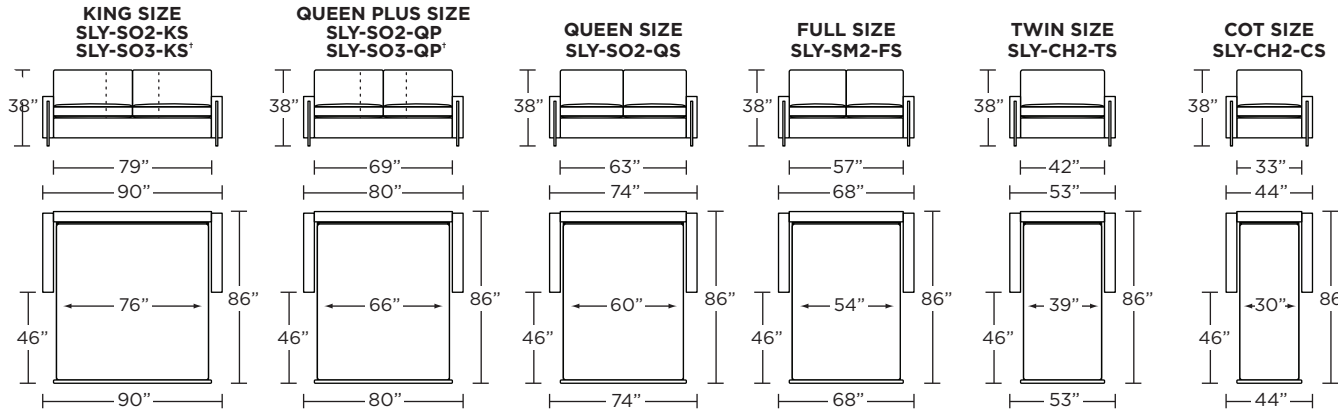

Standard Comfort Sleeper®

Features:

- Featuring the patented Tiffany 24/7™ platform sleep system
- Room to stretch out with true 80 inches of bedroom-length sleeping surface
- Ultimate comfort on four inches of plush, high-density foam mattress
- Under-sofa dust covers keeps dust and dirt from ever touching the mattress
- Zero wall clearance
- Double-needle top-stitch
- High-density, high-resiliency foam seat cushions
- Loose back and seat cushions
- Limited lifetime warranty on frame
- 10-year mechanism warranty
- Brushed stainless steel leg
- Quick-ship delivery

Leg height is 4"

Please use actual leather, fabric, Crypton®, Sunbrella® and Ultrasuede® swatches when specifying furniture as the colors shown may vary due to the printing process.

Note: Seat depth includes cushion overhang which may be up to 1"

SLEEPER OPTIONS:

SULLEY

SECTIONAL OPTIONS:

* Picture shows left arm seated. Please specify left or right arm seated when ordering.
 † Dotted lines for Queen Plus and King sizes indicates the number of seats.
 ‡ Chaise lifts up to reveal hidden storage space. • Storage

STATIONARY OPTIONS:

OTTOMAN OPTIONS:

Note: Seat depth includes cushion overhang which may be up to 1"

† Dotted lines indicates the number of seats.

All dimensions are approximate and subject to change.

• Storage